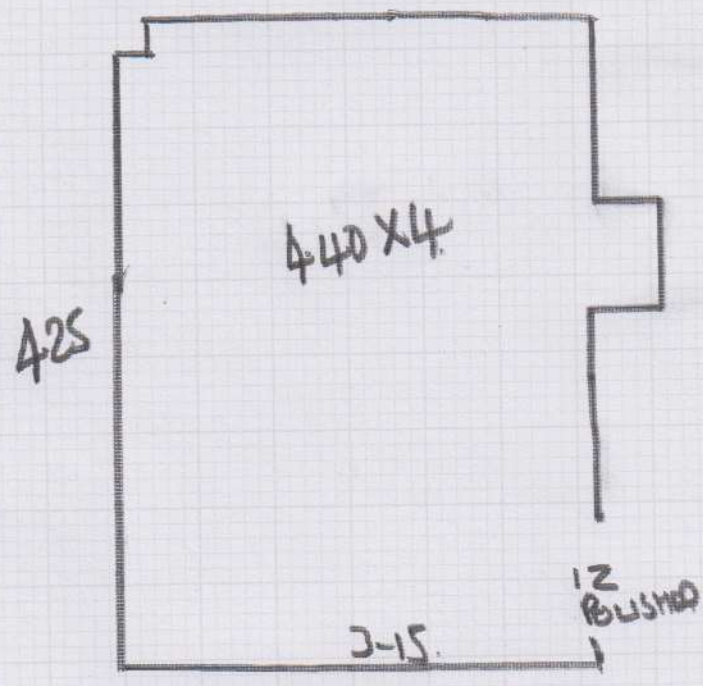

← 3.60 →

Job No: F25512
Name: NERVE
FLAT 30 CHELSEA COURT
95 ELM PARK RD
LONDON SW109Q
Tel: 07866-971114
Sheet: 1 of 1

ELVESTON ELV36011
4.40 x 4.00
CONCRETE FLOOR
AREA CLEAR.