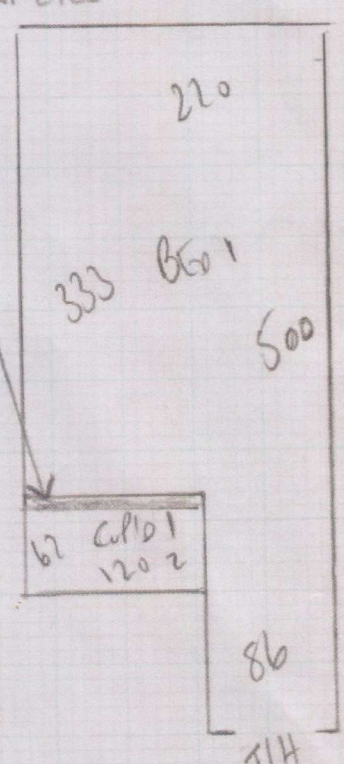

F25516
 SOLO CITY
 KAT 1
 13 HANOI LAKE
 ECIN 8CU
 1 of 2

HANOI SPECIAL
 BON BON
 CRUMBLE

880 x 400
~~900 x 400~~

36m²

(11-00 x 4MTR)
 CUT DOWN
 TO 9-00
 x 4MTR

F25516
 Suburcity
 13 Hutton Lane
 ECIN 8RU
 242

Fix small piece of carpet between wardrobe runners

Build up to fit threshold
 to laminate

Build up to fit
 threshold as laminate