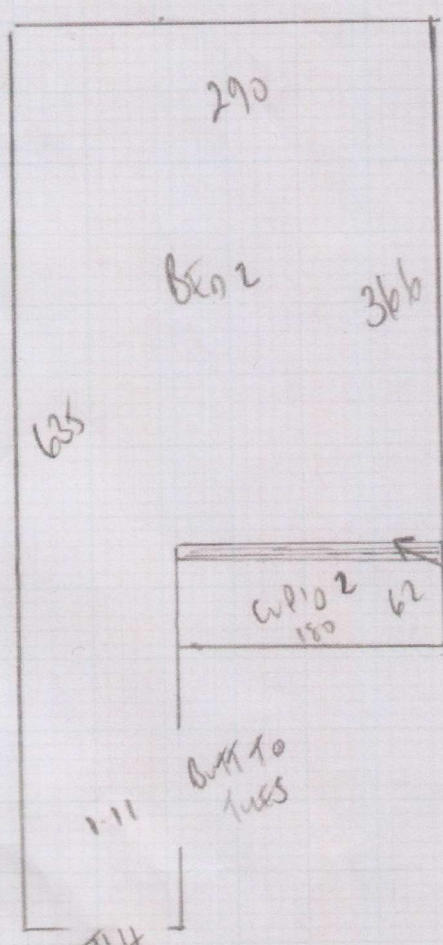

F25516
 SOLO CITY
 KAT 1
 13 HANOI LAKE
 ECIN 8CU
 1 of 2

HANOI SPECIAL
 BON BON
 CRUMBLE

880 x 400
~~900 x 400~~

36m²

(11-00 x 4MTR)
 CUT DOWN
 TO 9-00
 x 4MTR

F25516
 Suburcity
 13 Hutton Lane
 ECIN 8RU
 242

Fix small piece of carpet between wardrobe runners

Build up to fit threshold
 to laminate

Build up to fit
 threshold as laminate