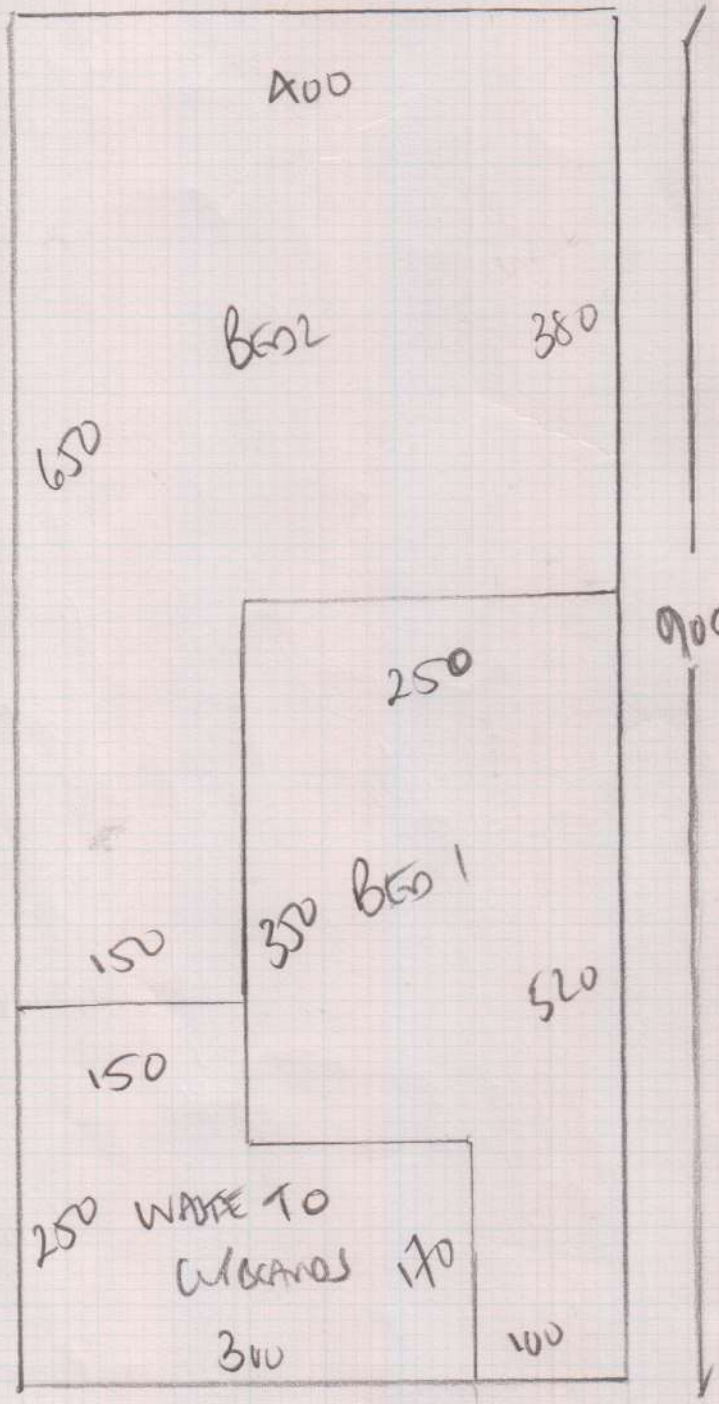

Job No: F25516
Name: Solorcity
Address: KATI
13 HANOI PLANE
Tel: ECIN 8RU
Sheet: 1 of 2

HANOI SPECIAL
BON BON
CRUMBLE

(CARON Natural)

A 900 x A00

36m²

(11-00 x 4MTR)
cut down
into 9-00
x 4MTR

Job No: F25516
Name: ~~Bar~~ SOLAR CITY
Address: 13 HATTING LANE
EC1N 8RU
Tel:
Sheet: 2 of 2

BUILDER TO FIT TRUSSED
TO LAMINATE

Fix SMALL PIECE OF CARPET BETWEEN
WARDROBE RUNNERS

BUILDER TO FIT
TRUSSED AS LAMINATE