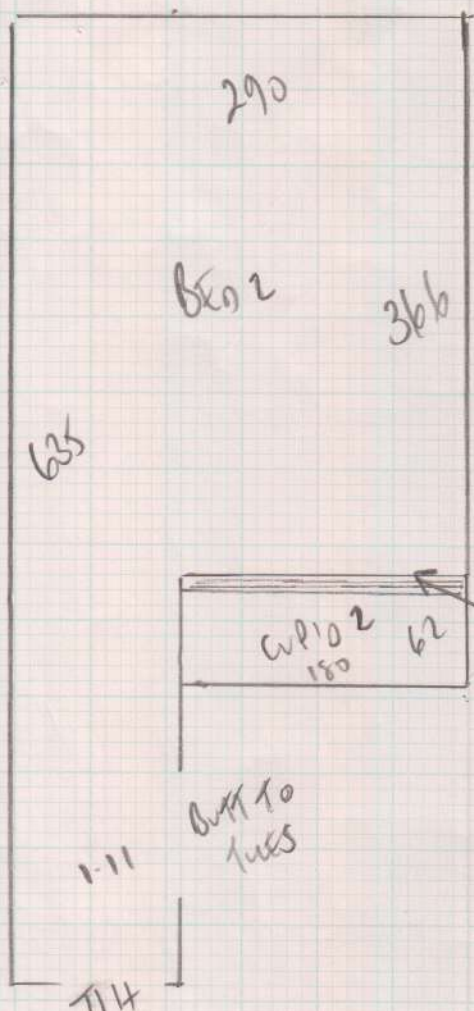

Job No: F25516
Name: Solorcity
Address: KATI
13 HANOI PLANE
Tel: ECIN 8RU
Sheet: 1 of 2

HANOI SPECIAL
BON BON
CRUMBLE

(CARON Natural)

A 900 x A00

36m²

(11-00 x 4MTR)
cut down
into 9-00
x 4MTR

Job No: F25516
Name: ~~Bar~~ SOLAR CITY
Address: 13 HATTING LANE
EC1N 8RU
Tel:
Sheet: 2 of 2

BUILDER TO FIT TRUSSED
TO LAMINATE

Fix SMALL PIECE OF CARPET BETWEEN
WARDROBE RUNNERS

BUILDER TO FIT
TRUSSED AS LAMINATE