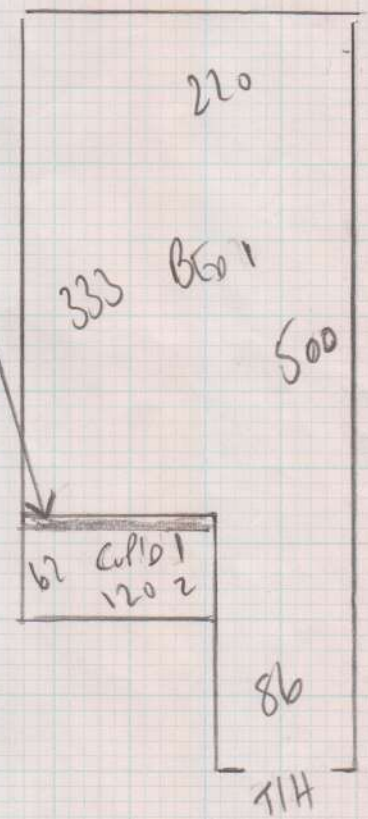

Job No: F25516
Name: Solorcity
Address: KATI
13 HANOI PLANE
Tel: ECIN 8RU
Sheet: 1 of 2

HANOI SPECIAL
BON BON
CRUMBLE

(CARON Natural)

A 900 x A00

36m²

(11-00 x 4MTR)
cut down
into 9-00
x 4MTR

Job No: F25516
Name: ~~Bar~~ SOLAR CITY
Address: 13 HATTING LANE
EC1N 8RU
Tel:
Sheet: 2 of 2

BUILDER TO FIT TRUSSED
TO LAMINATE

Fix SMALL PIECE OF CARPET BETWEEN
WARDROBE RUNNERS

BUILDER TO FIT
TRUSSED AS LAMINATE