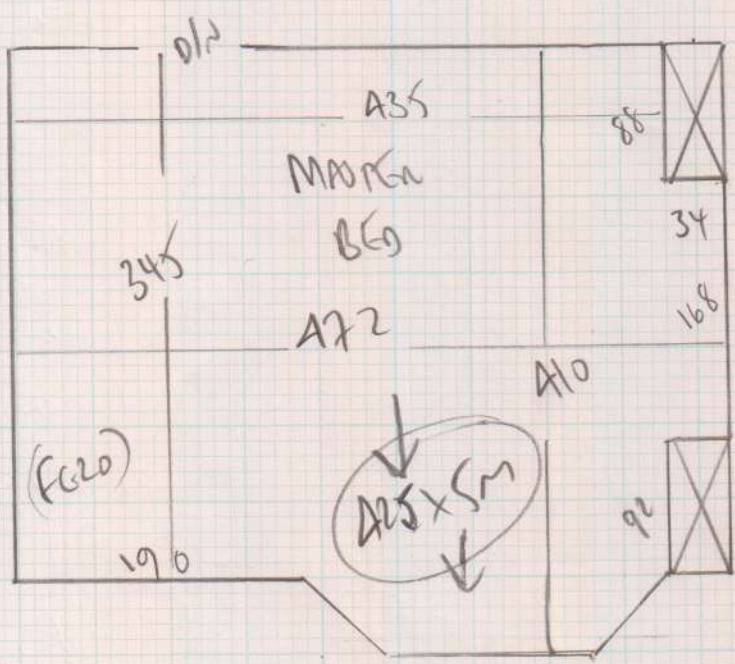

Job No: F25526
 Name: LLOYD
 Address: 98 INGLETHURLE ST
 SW6 6NX
 Tel:
 Sheet: 1 of 1

TOP BEDROOM
 MAJESTIC VELVET
 131 FRINGENT
 3-00 X 4MTR

Master Bedroom
 VELVET DE-LUXE
 DEL-885 (KEM)
 425 X 500M