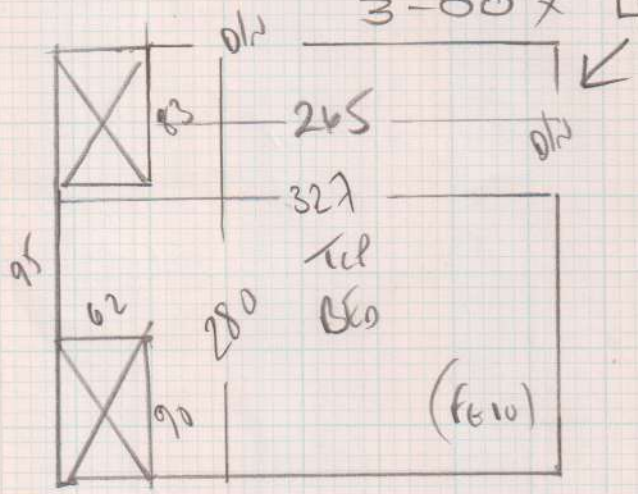

Job No: F25526
 Name: LLOYD
 Address: 98 INGLETHURLE ST
 SW6 6NX
 Tel:
 Sheet: 1 of 1

TOP BEDROOM
 MAJESTIC VELVET
 131 FRINGENT
 3-00 X 4MTR

Master Bedroom
 VELVET DE-LUXE
 DEL-885 (KEM)
 425 X 500M