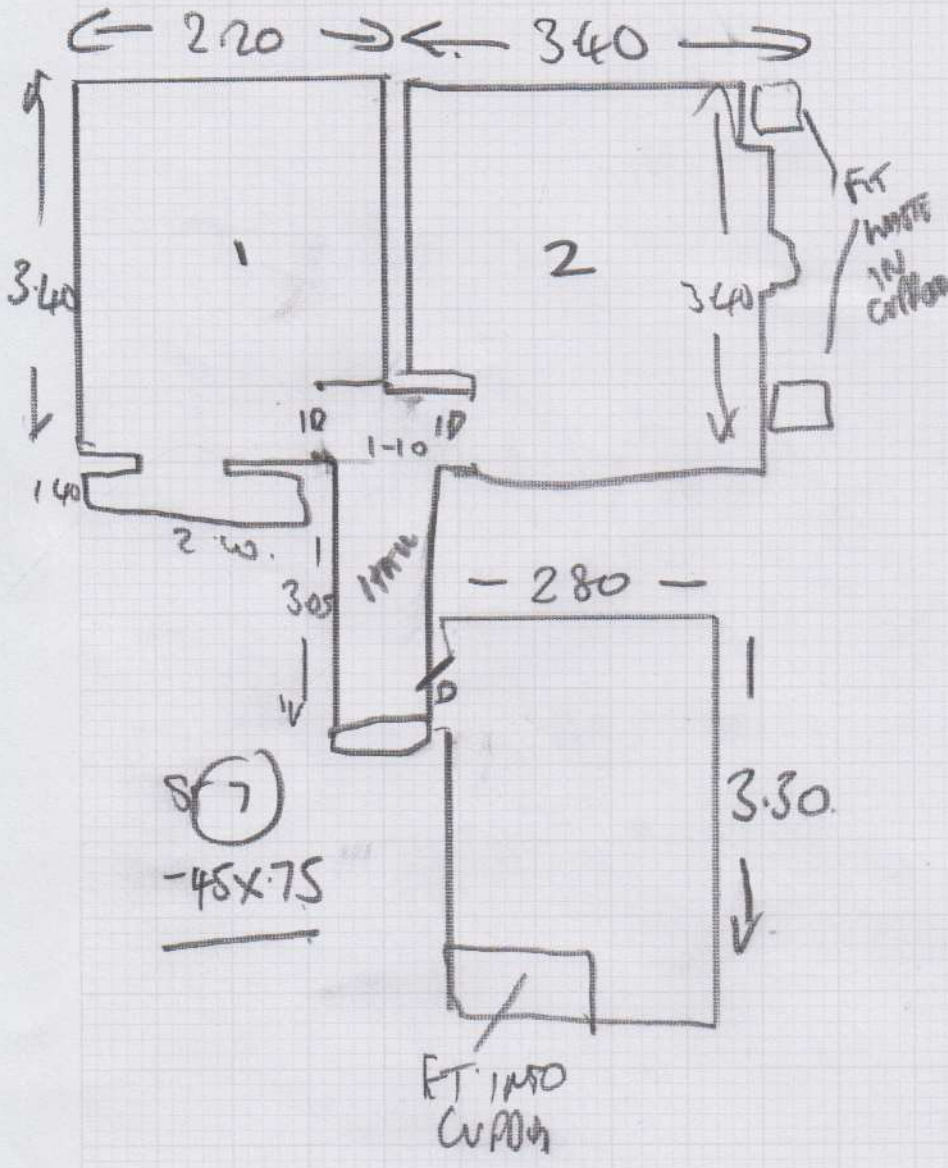

Job No: **F25531**
 Name: **CRAWFORD**
 Address: **337^A FULHAM PRINCE RD**
LONDON SW6 6TD
 Tel: **07812-347275**
 Sheet: **1** of **2**

TIVERTON 902.

3.50
 3.50
 3.40

10-40X4 41.60

FURN X3

UPLIFT

EXISTING GRAB

CHANGE 3D ALI

Job No: F 25531
 Name: Crawford
 Address: 337A Fulham Palace
 LONDON SW6 6TD
 Tel: 07812-347275
 Sheet: 2 2

OLD DOWNED
 3x ROOMS
 EXISTING GRASS
 NEW ROAD 30 AM
 KEY AT LONDON
 RIVER
 ?
 SCAN/BACK: