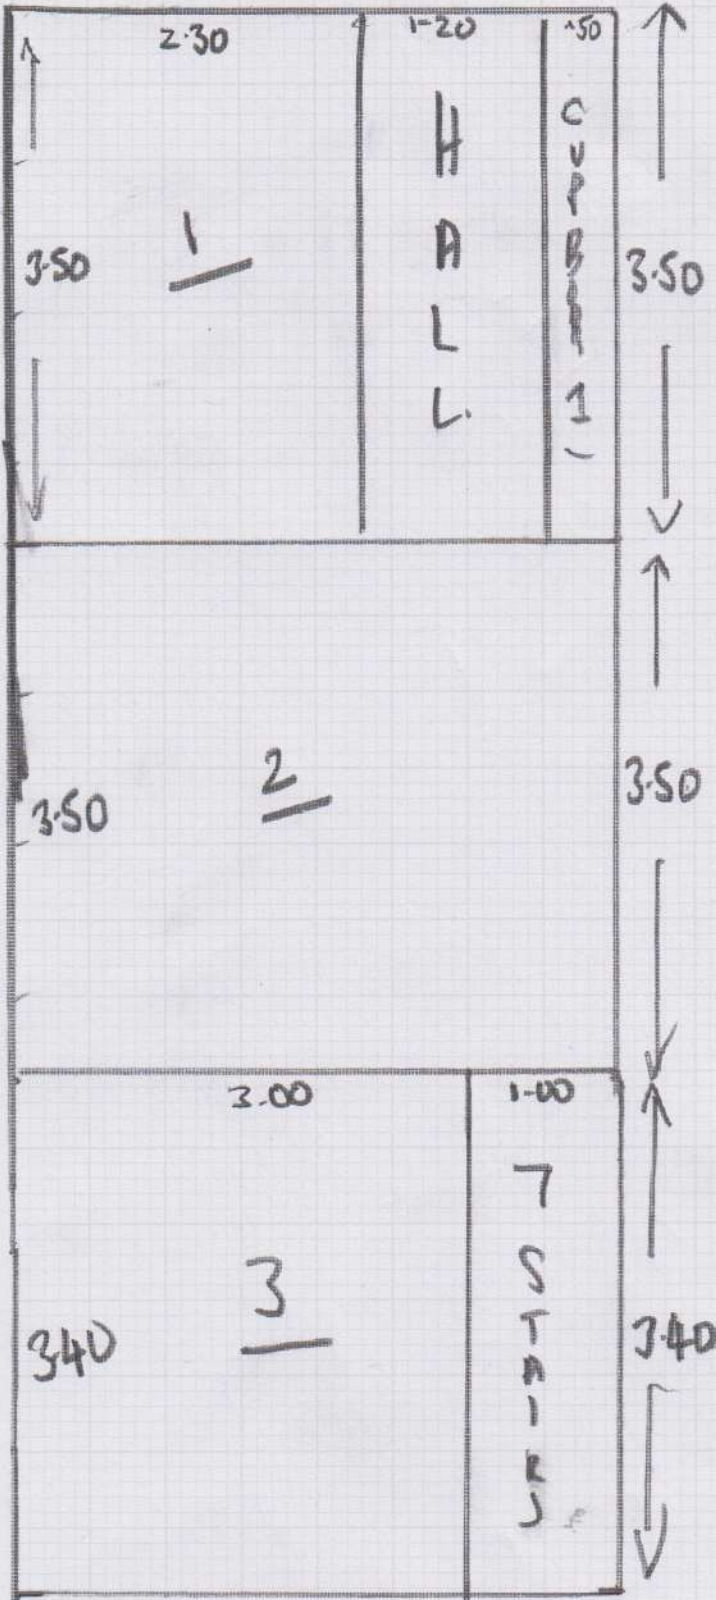

Job No: **F25531**
 Name: **CRAWFORD**
 Address: **337^A FULHAM PRINCE RD**
LONDON SW6 6TD
 Tel: **07812-347275**
 Sheet: **1** of **2**

TIVERTON 902.

3.50
 3.50
 3.40

10-40X4 41.60

FURN X3

UPLIFT

EXISTING GRAB

CHANGE 3D ALI

Job No: F 25531
 Name: Crawford
 Address: 337A Fulham Palace
 LONDON SW6 6TD
 Tel: 07812-347275
 Sheet: 2 2

OLD DOWNED
 3x ROOMS
 EXISTING GRASS
 NEW ROAD 30 AM
 KEY AT LONDON
 RIVER
 ?
 SCAN/BACK: