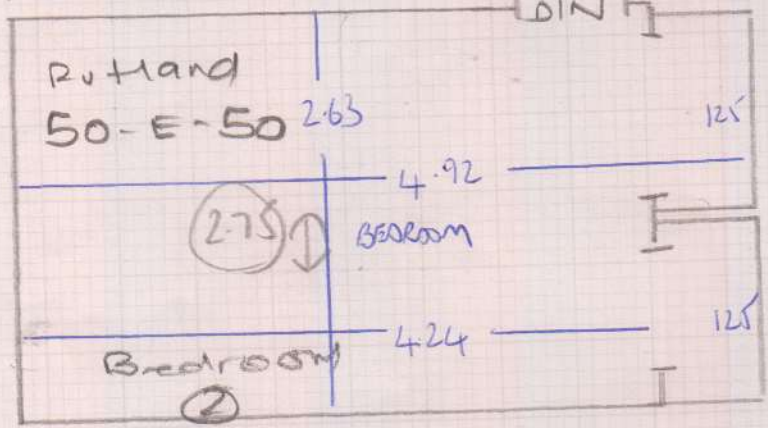

mrcarpet
 Job No: F25544
 Name: TOLHURST
 Address: 38 EXETER
 HOUSE, PUTNEY
 HEATH, SW15 3SX
 Tel:
 Sheet: 1 of 3

- 4-00 x SMTR CUT PLAN
- 7-00 x SMTR LIVING ROOM
- 4-00 RUTLAND 50C-01 (Peartree)
- 3-75 x SMTR BEDROOM ①
- 2-75 x SMTR BEDROOM ②
- RUTLAND 50-E-50 (Calico)

Job No: F25544 (F25544)
 Name: TOLHURST
 Address: 38 EXETER HOUSE
 PUTNEY HEATH SW15 3SX
 Tel:
 Sheet: 3 of 3

Natural Calico
 2.75 x SMTR
 Bedroom 2

1.8.75
 Bedroom 1
 Natural Calico
 3.75M