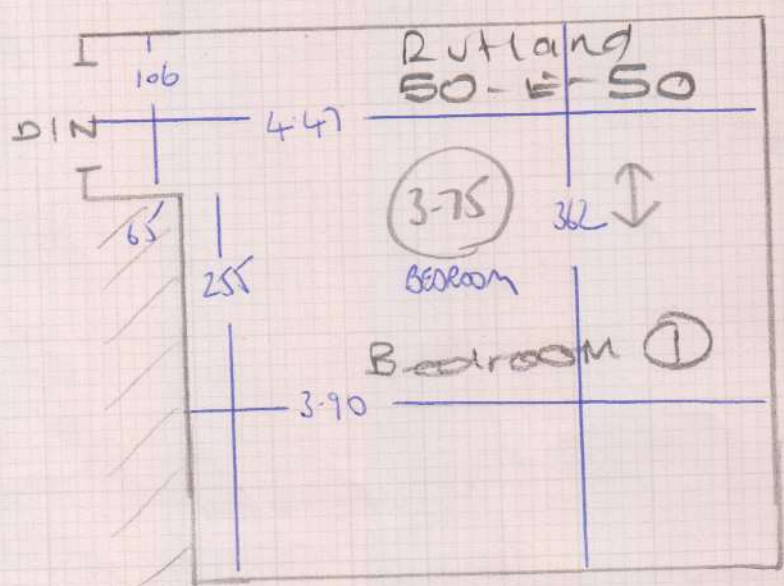

mrcarpet
 Job No: F25544
 Name: TOLHURST
 Address: 38 EXETER
 HOUSE, PUTNEY
 HEATH, SW15 3SX
 Tel:
 Sheet: 1 of 3

- 4-00 x SMTR CUT PLAN
- 7-00 x SMTR LIVING ROOM
- 4-00 RUTLAND 50C-01 (Peartree)
- 3-75 x SMTR BEDROOM ①
- 2-75 x SMTR BEDROOM ②
- RUTLAND 50-E-50 (Calico)

Job No: F25544 (F25544)
 Name: TOLHURST
 Address: 38 EXETER HOUSE
 PUTNEY HEATH SW15 3SX
 Tel:
 Sheet: 3 of 3

Natural Calico
 2.75 x SMTR
 Bedroom 2

1.8.75
 Bedroom 1
 Natural Calico
 3.75M