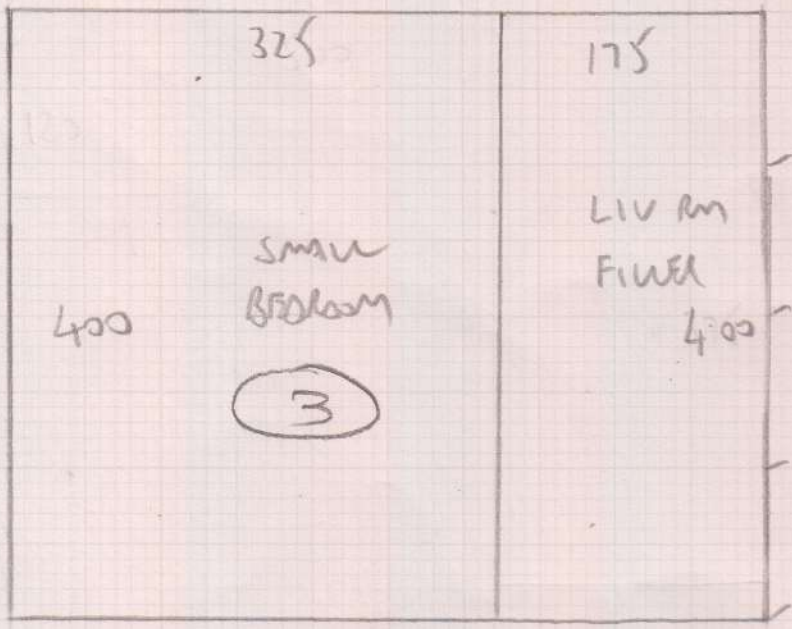

mrcarpet
 Job No: F25544
 Name: TOLHURST
 Address: 38 EXETER
 HOUSE, PUTNEY
 HEATH, SW15 3SX
 Tel:
 Sheet: 1 of 3

- 4-00 x SMTR CUT PLAN
- 7-00 x SMTR LIVING ROOM
- 4-00 RUTLAND 50C-01 (Peartree)
- 3-75 x SMTR BEDROOM ①
- 2-75 x SMTR BEDROOM ②
- RUTLAND 50-E-50 (Calico)

Job No: F25544 (F25544)
 Name: TOLHURST
 Address: 38 EXETER HOUSE
 PUTNEY HEATH SW15 3SX
 Tel:
 Sheet: 3 of 3

Natural Calico
 2.75 x SMTR
 Bedroom 2

1.8.75
 Bedroom 1
 Natural Calico
 3.75M