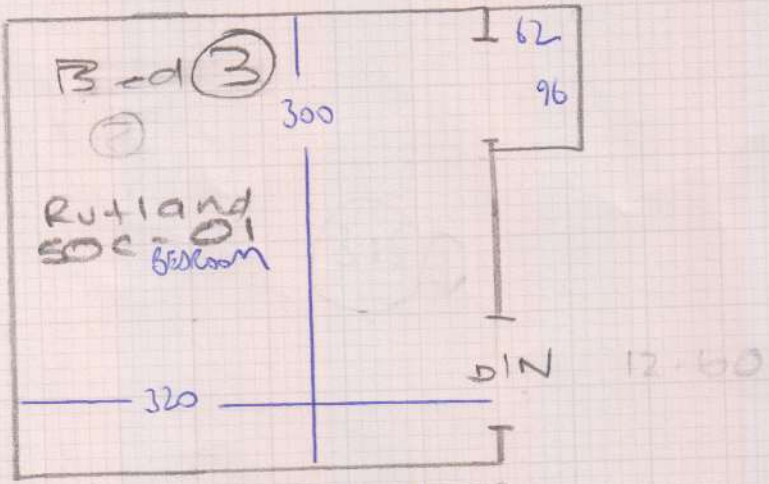

mrcarpet
 Job No: F25544
 Name: TOLHURST
 Address: 38 EXETER
 HOUSE, PUTNEY
 HEATH, SW15 3SX
 Tel:
 Sheet: 1 of 3

- 4-00 x SMTR CUT PLAN
- 7-00 x SMTR LIVING ROOM
- 4-00 RUTLAND 50C-01 (Peartree)
- 3-75 x SMTR BEDROOM ①
- 2-75 x SMTR BEDROOM ②
- RUTLAND 50-E-50 (Calico)

Job No: F25544 (F25544)
 Name: TOLHURST
 Address: 38 EXETER HOUSE
 PUTNEY HEATH SW15 3SX
 Tel:
 Sheet: 3 of 3

Natural Calico
 2.75 x SMTR
 Bedroom 2

1.8.75
 Bedroom 1
 Natural Calico
 3.75M