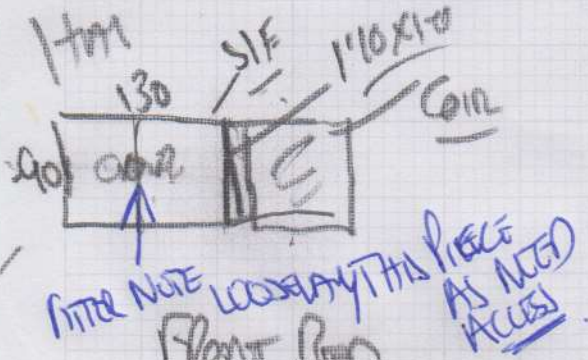

KITCHEN KNIGHT TILE KP 94 PAVE LIMBO OAN

BATHROOM OPLUS MICO SPIN  
+ DESIGN STAIRS

Job No: F 25547  
Name: WALTON  
Address: 15A WILTON GRASS  
WEST MILWAUKEE, KTS 81Q P  
Tel:  
Sheet: 1 of 2

BATH - 2 STAIRS  
3-76 INC 100%  
KITCHEN - 3-76 INC 100%  
3 PAIRS

NOTE NOTE LOOSELY THIS PIECE AS NEEDED ACCESS

RISER - 20 X 84  
STAIRS 13 - 42 X 84  
COIL 10