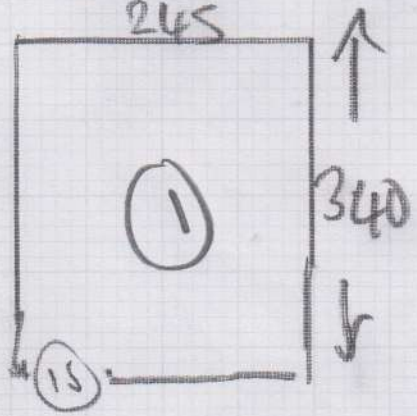

KITCHEN KNIGHT TILE KP 94 PAVE LIMBO OAN

BATHROOM OPLUS MICO SPIN  
+ DESIGN STAIRS

Job No: F 25547  
Name: WALTON  
Address: 15A WILTON GRASS  
WEST MILWAUKEE, KTS 81Q P  
Tel:  
Sheet: 1 of 2

BATH - 2 STAIRS  
3-76 INC 100%  
KITCHEN - 3-76 INC 100%  
3 PAIRS

NOTE NOTE LOOSELY THIS PIECE AS NEEDED ACCESS

RISER - 20 X 84  
STAIRS 13 - 42 X 84  
COIL 10