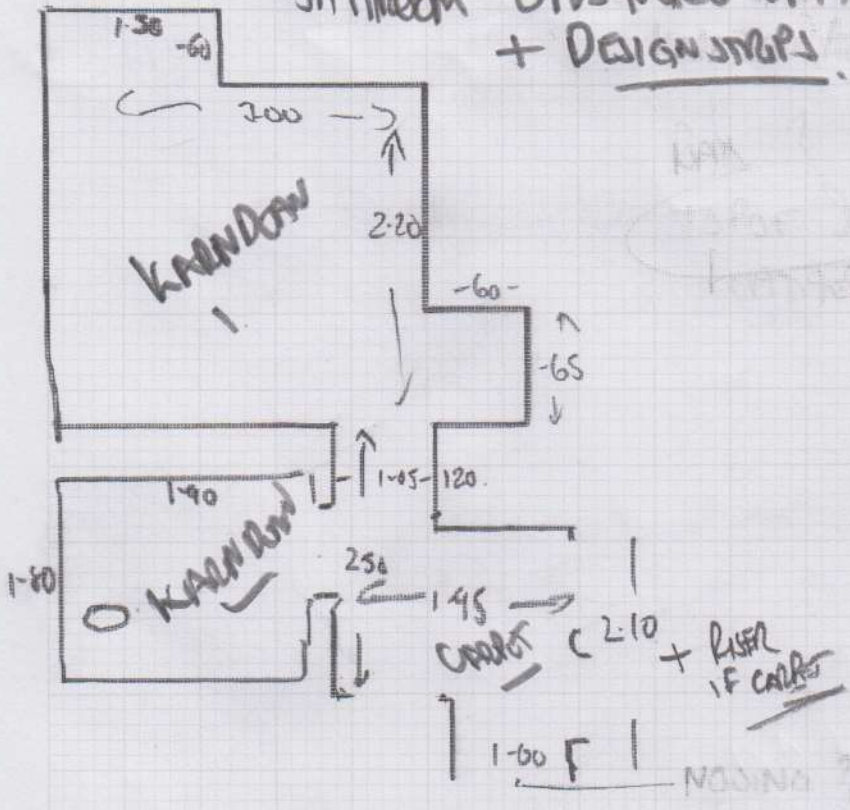

KITCHEN KNIGHT TILE KP 94 PAVE LIMBO OAN

BATHROOM OPLUS MICO SPIN  
+ DESIGN STAIRS

Job No: F 25547  
Name: WALTON  
Address: 15A WILTON GRASS  
WEST MILWAUKEE, KTS 81Q P  
Tel:  
Sheet: 1 of 2

BATH - 2 STAIRS  
3-76 INC 100%  
KITCHEN - 3-76 INC 100%  
3 PAIRS

NOTE NOTE LOOSELY THIS PIECE AS NEEDED ACCESS

RISER - 20 X 84  
STAIRS 13 - 42 X 84  
COIL 10