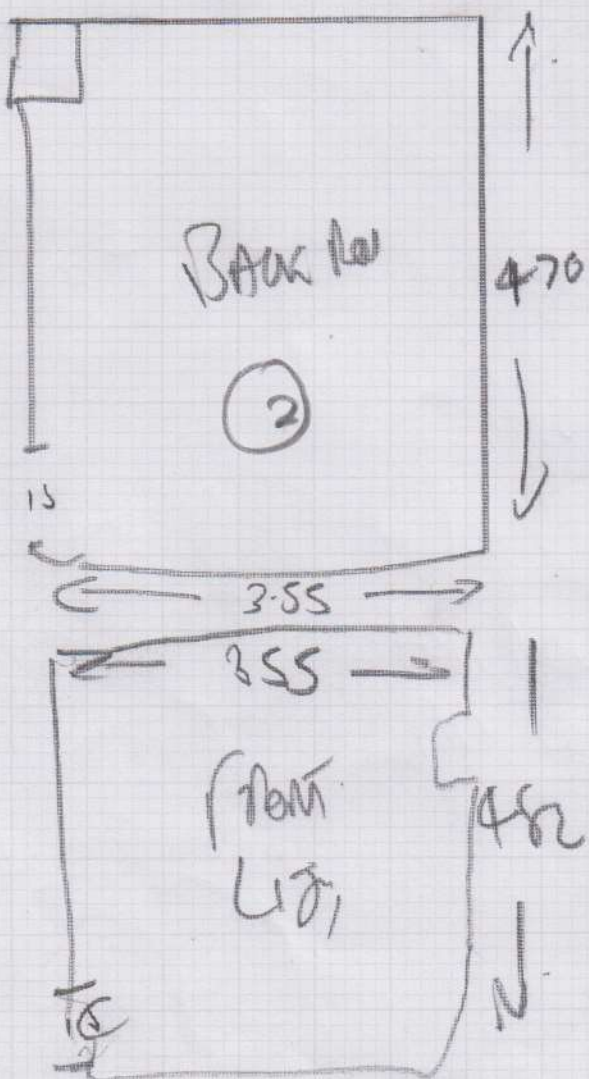

KITCHEN KNIGHT TILE KP 94 PAVE LIMBO OAN

BATHROOM OPLUS MICO SPIN  
+ DESIGN STAIRS

Job No: F 25547  
Name: WALTON  
Address: 15A WILTON GRASS  
WEST MILWAUKEE, KTS 81Q P  
Tel:  
Sheet: 1 of 2

BATH - 2 STAIRS  
3-76 INC 100%  
KITCHEN - 3-76 INC 100%  
3 PAIRS

NOTE NOTE LOOSELY THIS PIECE AS NEEDED ACCESS

RISER - 20 X 84  
STAIRS 13 - 42 X 84  
COIL 10