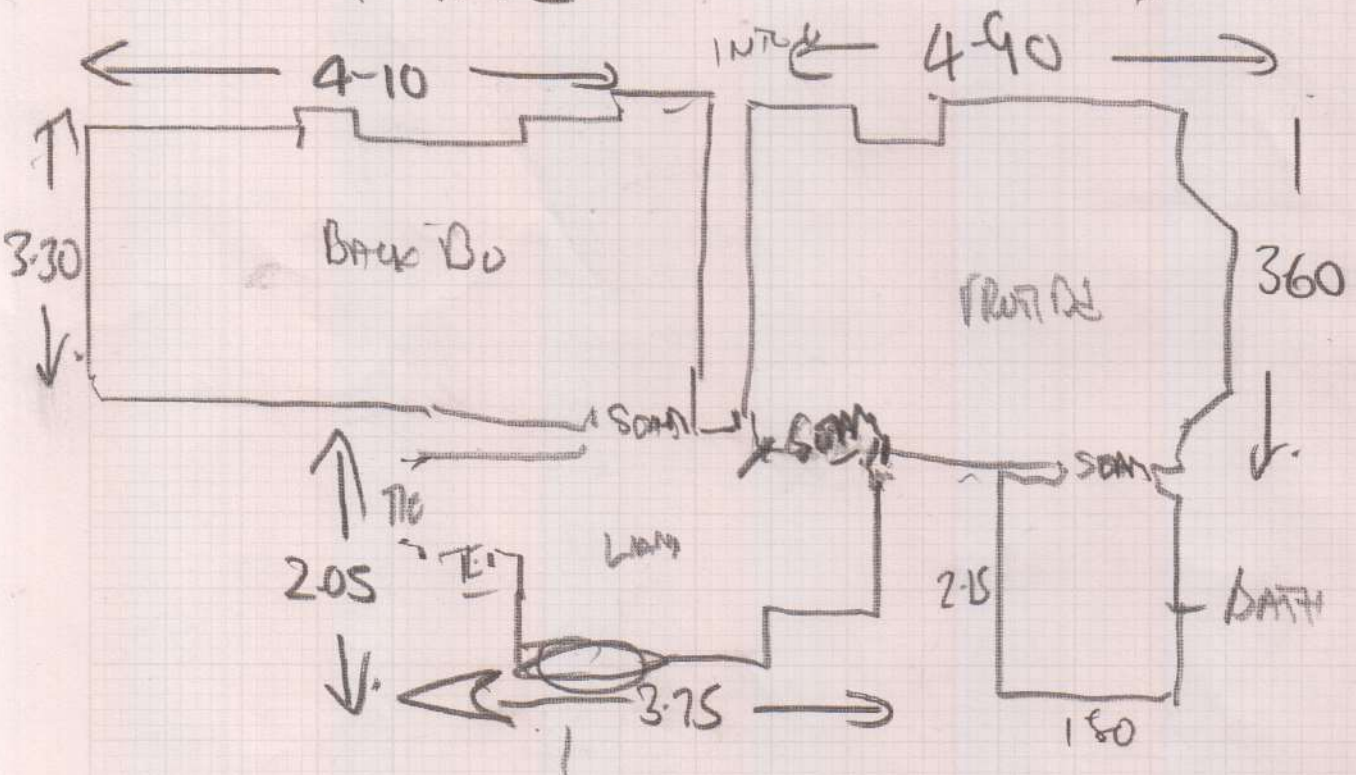

UNDERLAY
 CRISTY GRAPPEL
 STAM DORRONS
 2X ALITIE.
 UPLIFT ONLY
 CUSTOMER TO DISPOSE
 KE MOTH DAMAGE

DO NOT
 DISPOSE
 BUT BAG
 UP FOR OTHERS
 TO COLLECT

TOP LAMINA
1.85 x 85

- W1 - 65 x 105 x
- W2 - 75 x 116 x
- W3 - 65 x 85 ✓
- ST (4) - 45 x 82 x
- W4 - 70 x 100 x
- W5 - 75 x 118 x
- W6 - 70 x 82 ✓
- 2 ST - 45 x 82 x

Job No: FR5558
 Name: JENKINS
 Address: 70 WALLINGFORD AVE
 LONDON W10 6PY
 Tel: 020-8969-0437
 Sheet: 2 of 2

EXPT
 CUSTOMER TO ORDER (MAY)
 Mrs J JENKINS
 SEAM DARTING (?)
 2X TIG

- W7 - 70 x 96 x
- 8 - 75 x 120 x
- 9 - 75 x 85 ✓
- ST (11) - 45 x 87 x
- DNOSE - 30 x 11-10 x