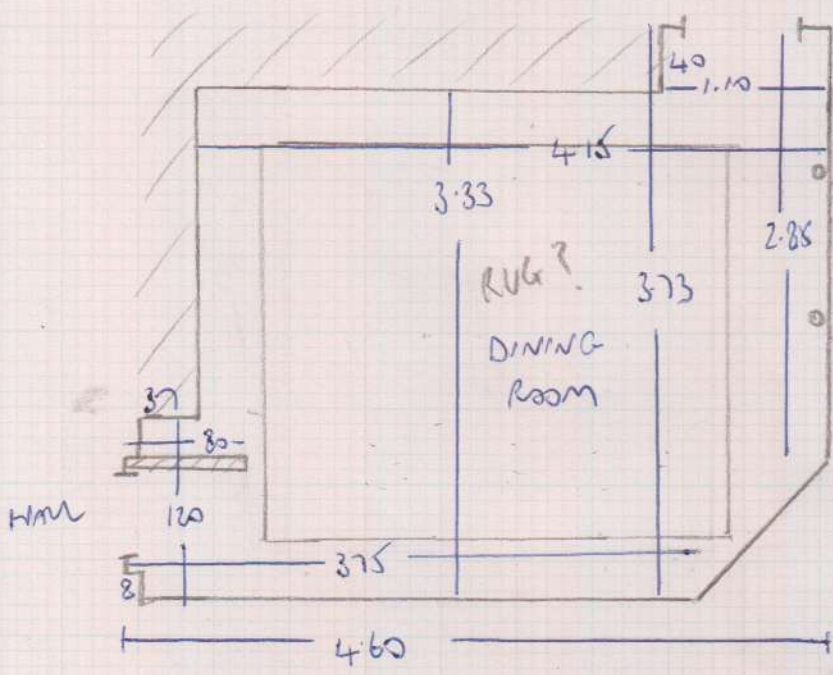

Job No: F25560  
 Name: JACKSON  
 Address: Flat 3  
 97 Addison Road W14 8DD  
 Tel:  
 Sheet: 1 OF 1

WOOD TH  
 2cm OFF FLOOR

CONC SLANTING THICK-1cm

# Plan for Grant

WOOD LAMINATE  
 TRUE AREA

KITCHEN

6m<sup>2</sup>