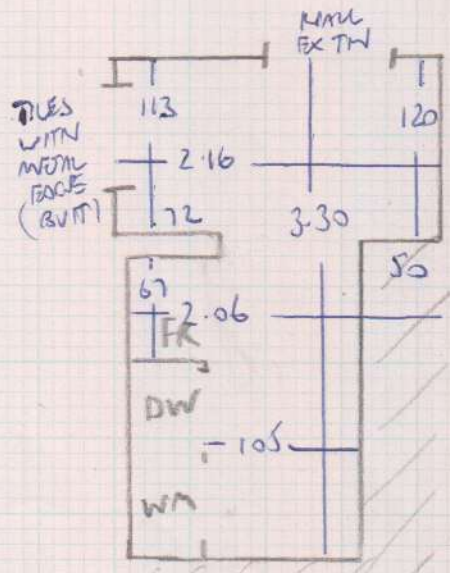

Job No: F25560  
 Name: JACKSON  
 Address: Flat 3  
 97 Addison Road W14 8DD  
 Tel:  
 Sheet: 1 OF 1

WOOD TH  
 2cm OFF FLOOR

CONC SLANTING THICK-1cm

# Plan for Grant

WOOD LAMINATE  
 TRUE AREA

KITCHEN

6m<sup>2</sup>