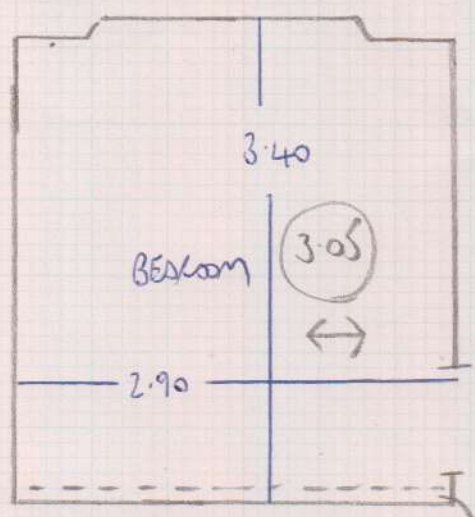

Job No: F25560  
 Name: JACKSON  
 Address: Flat 3  
 97 Addison Road W14 8DD  
 Tel:  
 Sheet: 1 OF 1

WOOD TH  
 2cm OFF FLOOR

CONC SLANTING THICK-1cm

# Plan for Grant

WOOD LAMINATE  
 TRUE AREA

KITCHEN

6m<sup>2</sup>