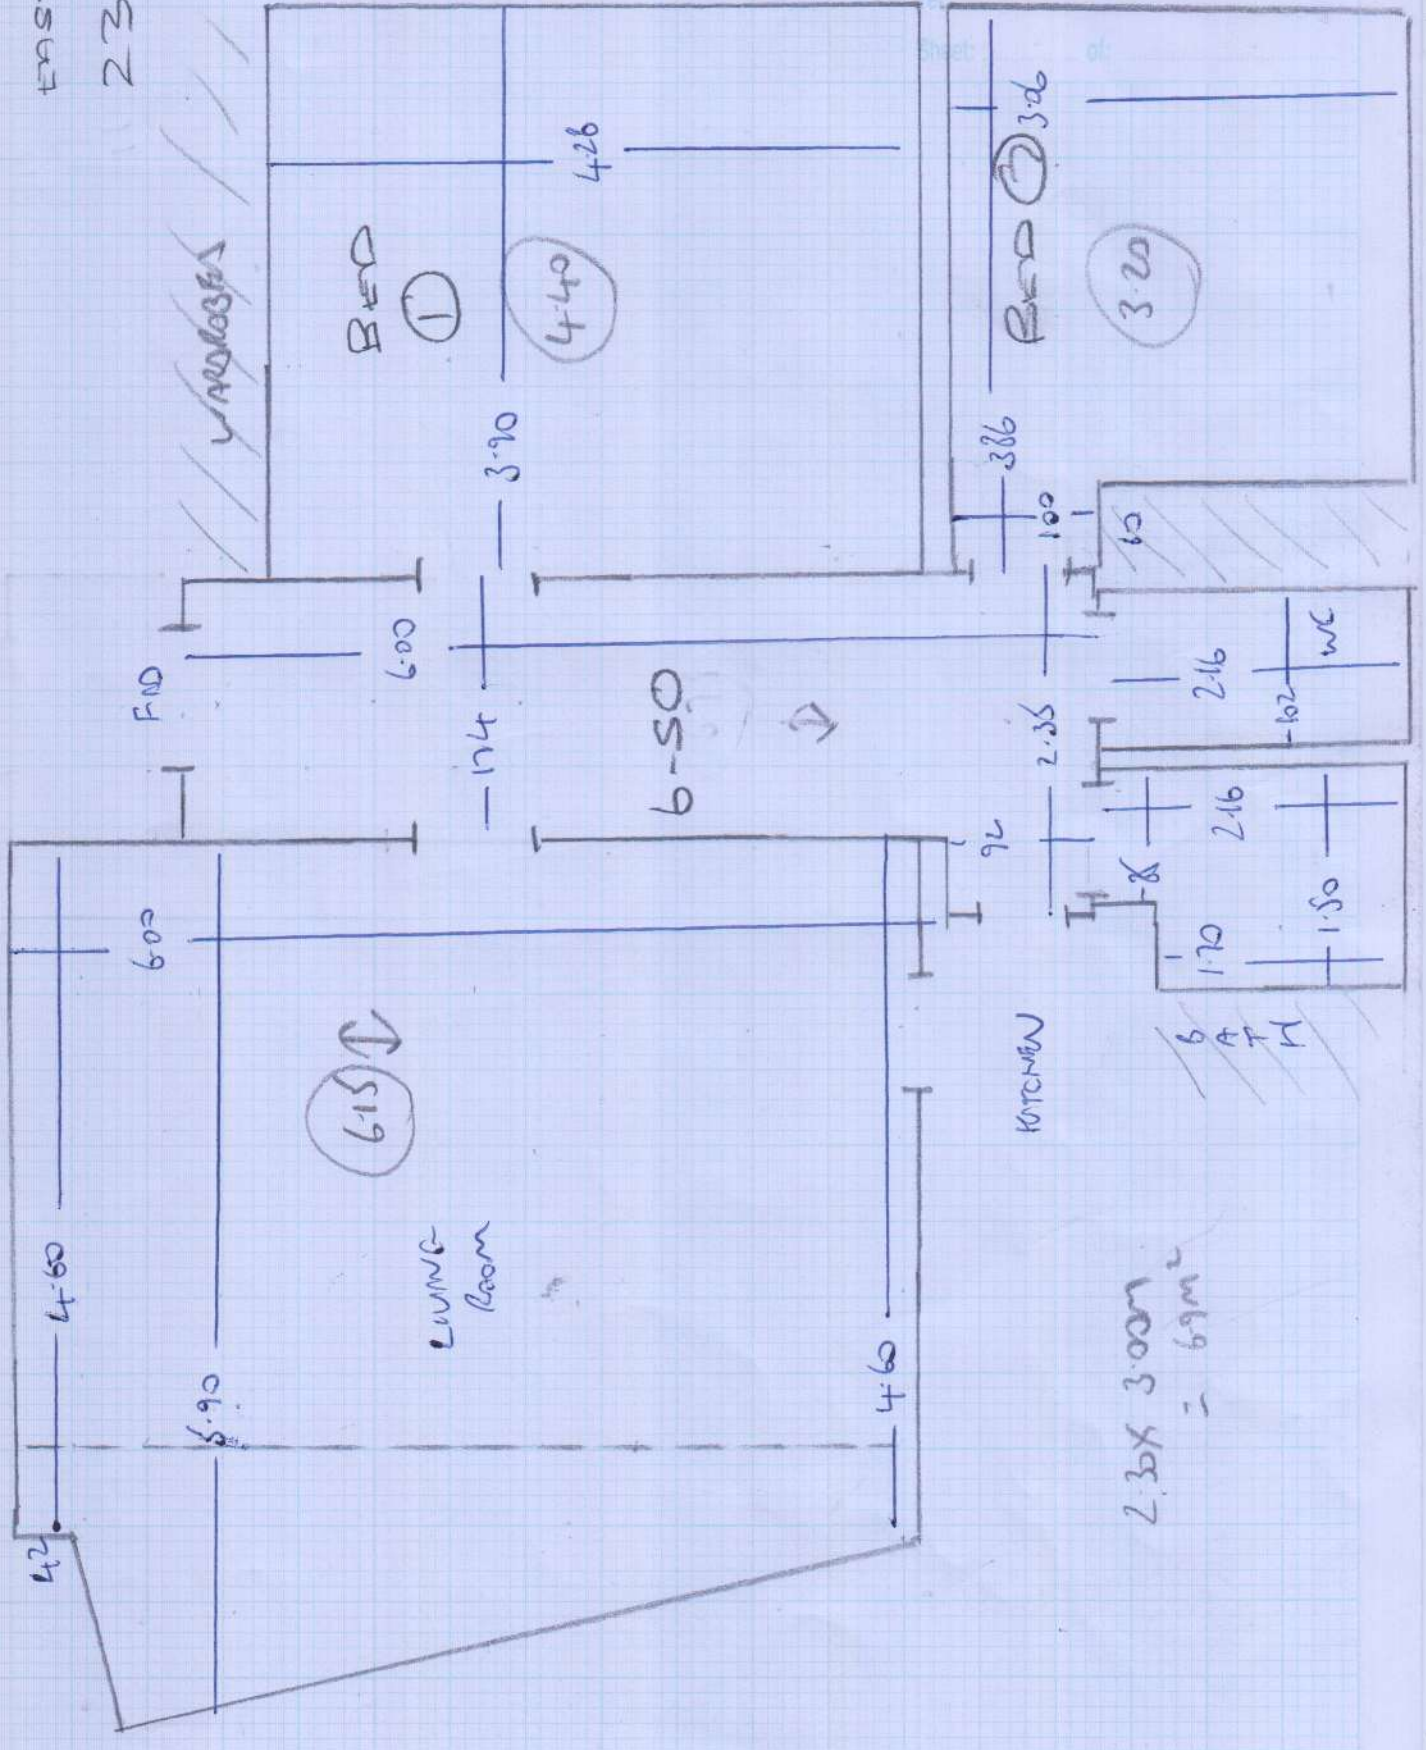

EASY CARE TWIST

23 (CINDER GRAY)

25.00 X
4MTR

6-50 HALL

6-15 Living

4-40 BED ①

3-20 BED ②

20.35m X 4.00
= 81.4m²

mrcarpet
Job No: F25502²⁵
Name: LOS
Address: 47 Lakeside
Swb 6LQ

mrcarpet
DESIGNS FOR FLOORS

301 Munster Road
Fulham
SW6 6BJ

Tel Nr: 020-7381-1989
Fax Nr: 020-7385-4006

ROLL BREAKDOWN

Job No: F25562
Customer Name: Lets Do Business
Carpet: Easycare Twist
Colour: 23 Cinder Grey

25.00m x 4.00m ordered from Cormar

Sitting room	6.15m x 4.00m
Hallway	6.50m x 4.00m
Bed 1	4.40m x 4.00m
Bed 2	3.20m x 4.00m

=====
Total **20.25m x 4.00m**
=====

Balance of 4.75 x 4.00m to be rem'd up after installation complete