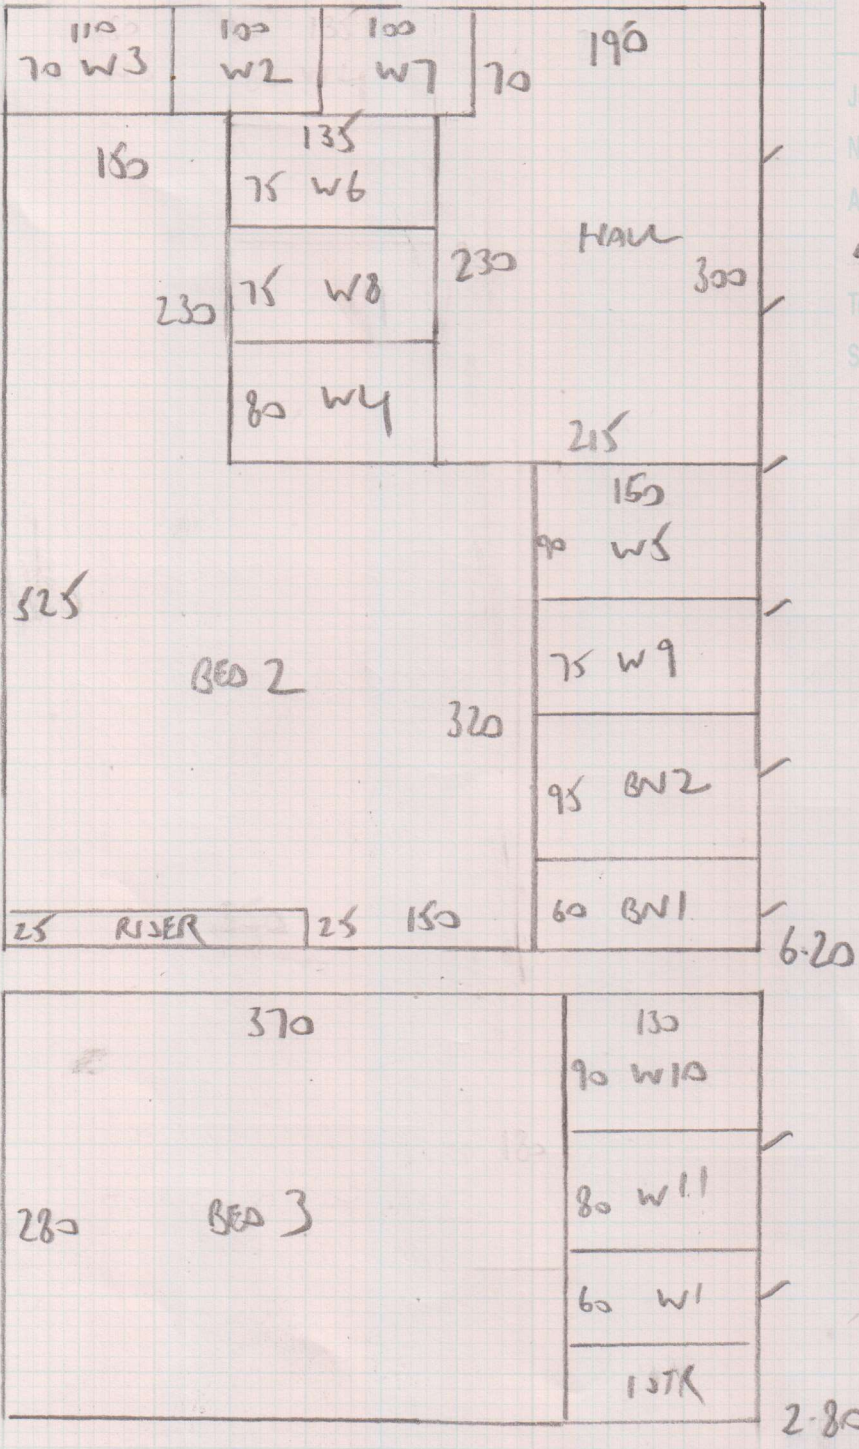

Job No: F25567  
 Name: MOSES  
 Address: Flat 17  
 48-50 HARRINGTON COMY SW7  
 Tel:  
 Sheet: 1 of 2

Bedroom 1 - 4.65  
 CP { 6.20  
 { 2.80  
 -----  
 13.65m x 5.00m = 68.25m<sup>2</sup>

BLenheim NTBLE-04  
 (JACS 12924)