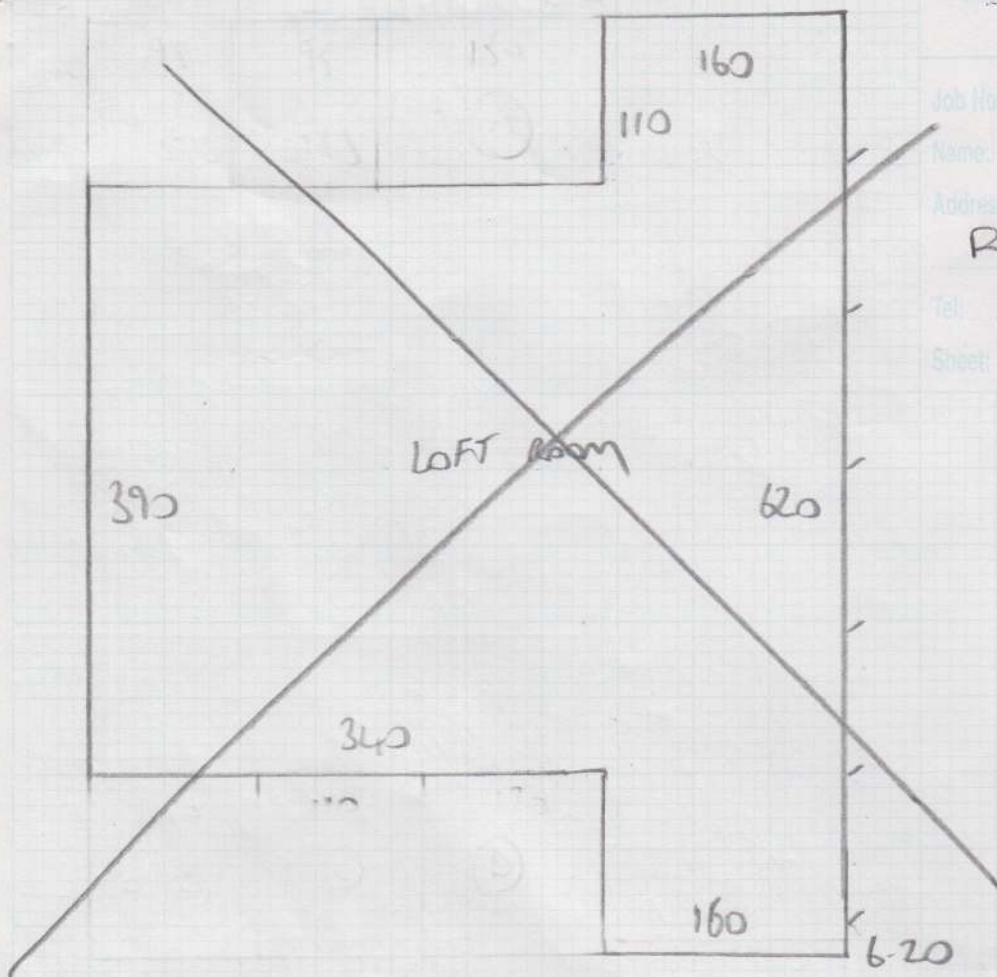

Job No: F 25572
 Name: KHAN
 Address: 15 KINGSMERE ROAD, SW19 6PY
 Tel:
 Sheet: 1 of 3

STAIRS + LAND
 COTSWOLD DRAY COTT
 6-30 X 5-00
 31-50

SIMPLY NATURAL
 STORAGE
 MK110

11/07 12:53 PM

6-90

Job No: F 255720
 Name: KHAN
 Address: 15 KINGSMEERE RD
 SW19 6PY
 Tel:
 Sheet: 2 OF 3

FIRST FLOOR

W/L/W/H
 LW 20
 350 X 4
 INC W/L/W/H

2900.00

Job No: F 25572
Name: KHAN
Address: 15 KINGSMEERE RD
SW19 6PY
Tel:
Sheet: 3 OF 3

TOP FLOOR