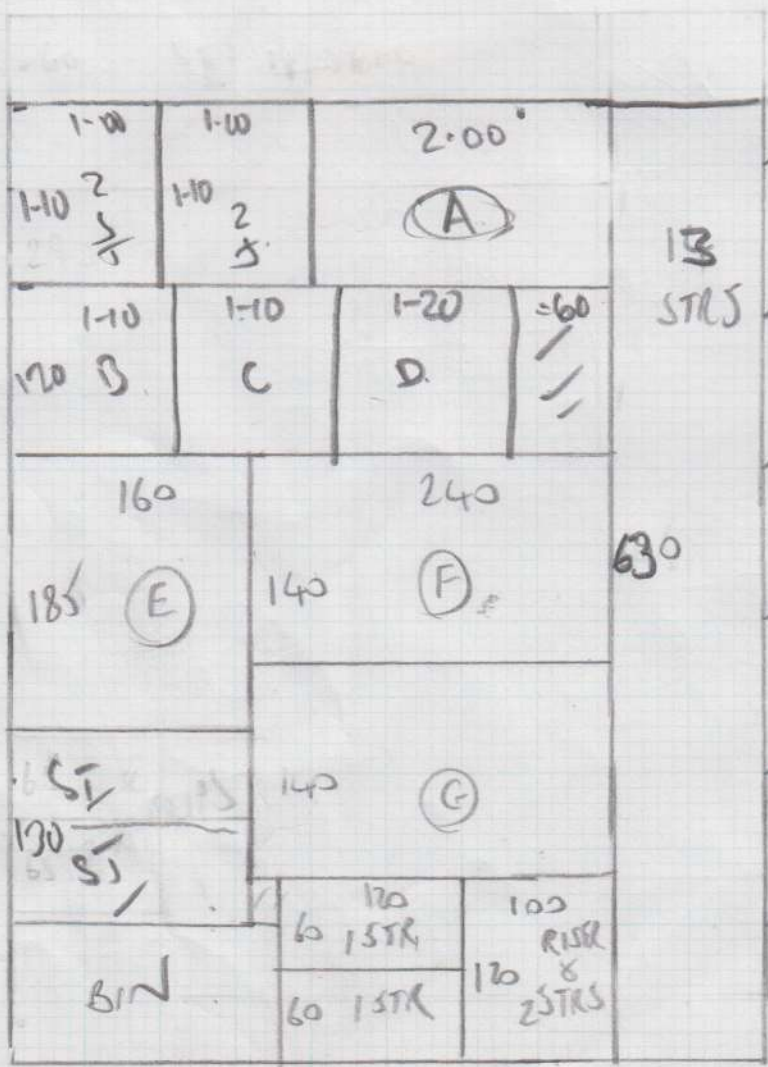

Job No: F 25572
 Name: KHAN
 Address: 15 KINGSMERE ROAD, SW19 6PY
 Tel:
 Sheet: 1 of 3

STAIRS + LAND
 COTSWOLD DRAY COTT
 6-30 X 5-00
 31-50

SIMPLY NATURAL
 STORAGE
 MK110

11/07 12:53 PM

6-90

Job No: F 255720
 Name: KHAN
 Address: 15 KINGSMEERE RD
 SW19 6PY
 Tel:
 Sheet: 2 OF 3

FIRST FLOOR

W/L/W/H
 LW 20
 350 X 4
 INC W/L/W/H

2900.00

Job No: F 25572
Name: KHAN
Address: 15 KINGSMEERE RD
SW19 6PY
Tel:
Sheet: 3 OF 3

TOP FLOOR