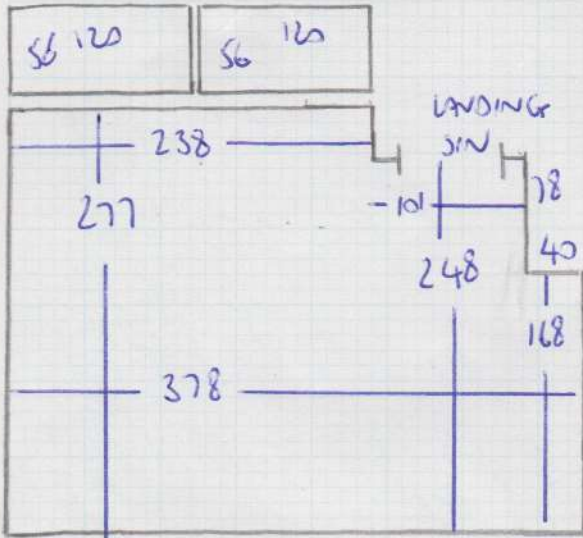

Job No: F 25572
 Name: KHAN
 Address: 15 KINGSMERE ROAD, SW19 6PY
 Tel:
 Sheet: 1 of 3

STAIRS + LAND
 COTSWOLD DRAY COTT
 6-30 X 5-00
 31-50

SIMPLY NATURAL
 STORAGE
 MK110

11/07 12:53 PM

6-90

Job No: F 255720
 Name: KHAN
 Address: 15 KINGSMEERE RD
 SW19 6PY
 Tel:
 Sheet: 2 OF 3

FIRST FLOOR

W/L/W/H
 LW 20
 350 X 4
 INC W/L/W/H

2900.00

Job No: F 25572
Name: KHAN
Address: 15 KINGSMEERE RD
SW19 6PY
Tel:
Sheet: 3 OF 3

TOP FLOOR