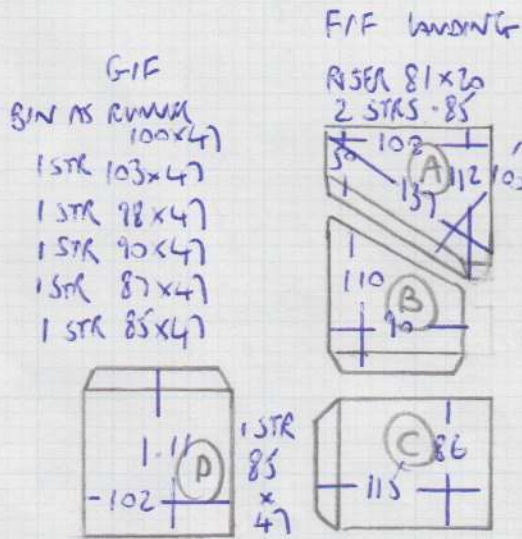

Job No: F 25572
 Name: KHAN
 Address: 15 KINGSMERE ROAD, SW19 6PY
 Tel:
 Sheet: 1 of 3

STAIRS + LAND
 COTSWOLD DRAY COTT
 6-30 X 5-00
 31-50

SIMPLY NATURAL
 STORAGE
 MK110

11/07 12:53 PM

6-90

Job No: F 255720
 Name: KHAN
 Address: 15 KINGSMEERE RD
 SW19 6PY
 Tel:
 Sheet: 2 OF 3

FIRST FLOOR

W/L/W/H
 LW 20
 350 X 4
 INC W/L/W/H

2900.00

Job No: F 25572
Name: KHAN
Address: 15 KINGSMEERE RD
SW19 6PY
Tel:
Sheet: 3 OF 3

TOP FLOOR