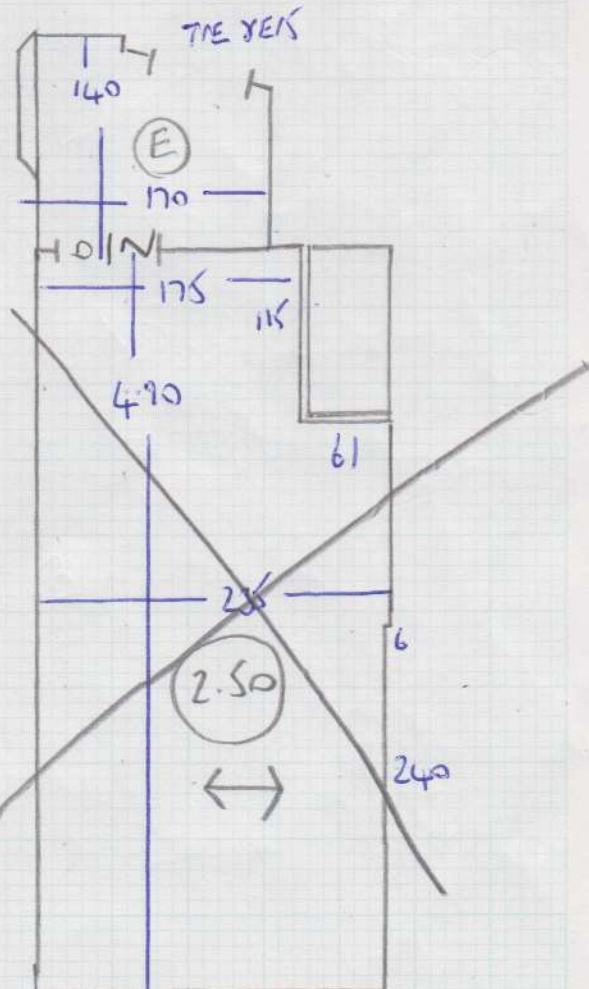

Job No: F 25572
 Name: KHAN
 Address: 15 KINGSMERE ROAD, SW19 6PY
 Tel:
 Sheet: 1 of 3

STAIRS + LAND
 COTSWOLD DRAY COTT
 6-30 X 5-00
 31-50

SIMPLY NATURAL
 STORAGE
 MK110

11/07 12:53 PM

6-90

Job No: F 255720
 Name: KHAN
 Address: 15 KINGSMEERE RD
 SW19 6PY
 Tel:
 Sheet: 2 OF 3

FIRST FLOOR

W/L/W/H
 LW 20
 350 X 4
 INC W/L/W/H

2900.00

Job No: F 25572
Name: KHAN
Address: 15 KINGSMEERE RD
SW19 6PY
Tel:
Sheet: 3 OF 3

TOP FLOOR