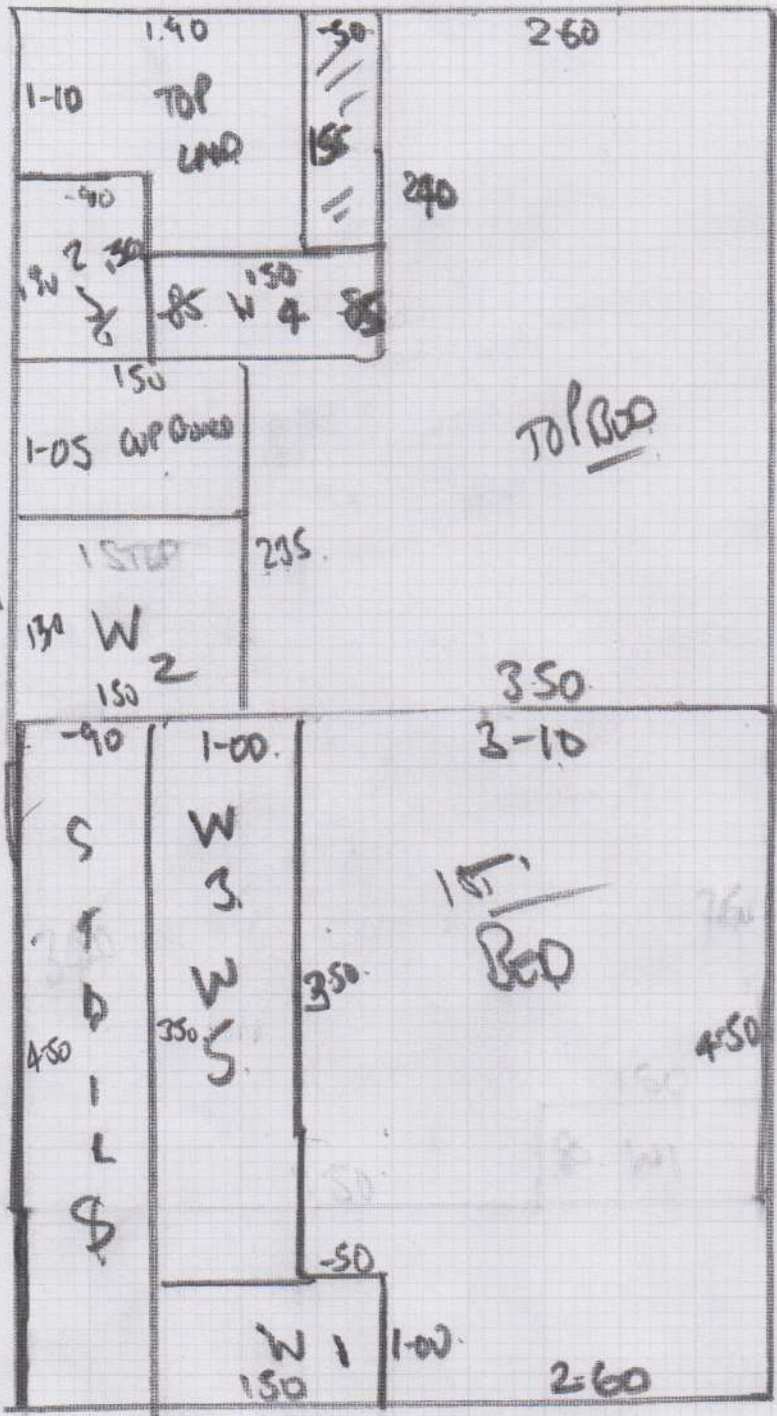

Job No: F 25574
 Name: JARVIS
 Address: TOP FLOOR FLAT
 46 ROSTRUM RD
 LONDON - SW6 5AD
 Tel:
 Sheet: 1 of 2

2/TE } CRAND
 10

Job No: F25574
 Name: JARVIS
 Address: TOP FLOOR FLAT
 46 CASTLETON RD
 LONDON: SW6 5AD
 Tel:
 Sheet: 2 of 2

5.00

4.75

4.50

TOP BED

1ST BED

9.25 x 5
 46.25 m²