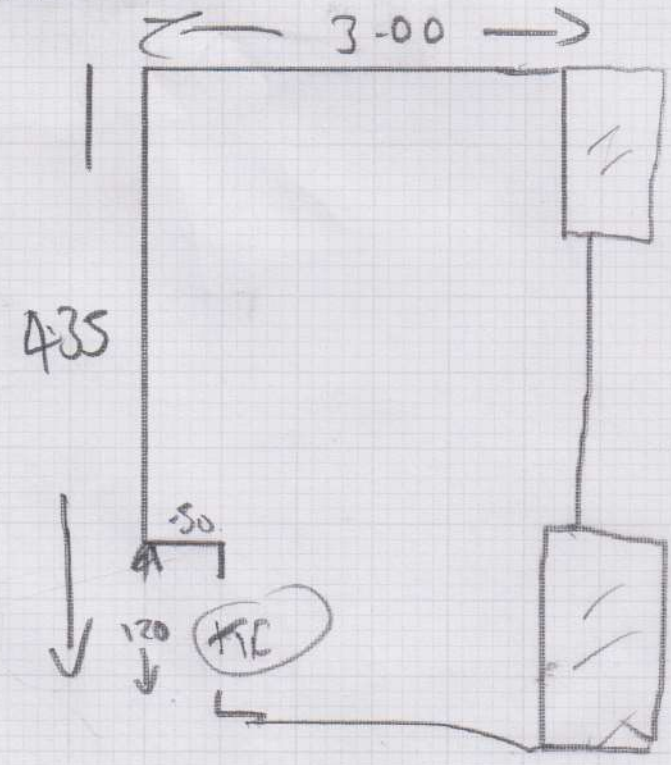

Job No: F 25574
 Name: JARVIS
 Address: TOP FLOOR FLAT
 46 ROSTRUM RD
 LONDON - SW6 5AD
 Tel:
 Sheet: 1 of 2

2/TE } CRAND
 10

Job No: F25574
 Name: JARVIS
 Address: TOP FLOOR FLAT
 46 CASTLETON RD
 LONDON: SW6 5AD
 Tel:
 Sheet: 2 of 2

5.00

4.75

4.50

TOP BED

1ST BED

9.25 x 5
 46.25 m²