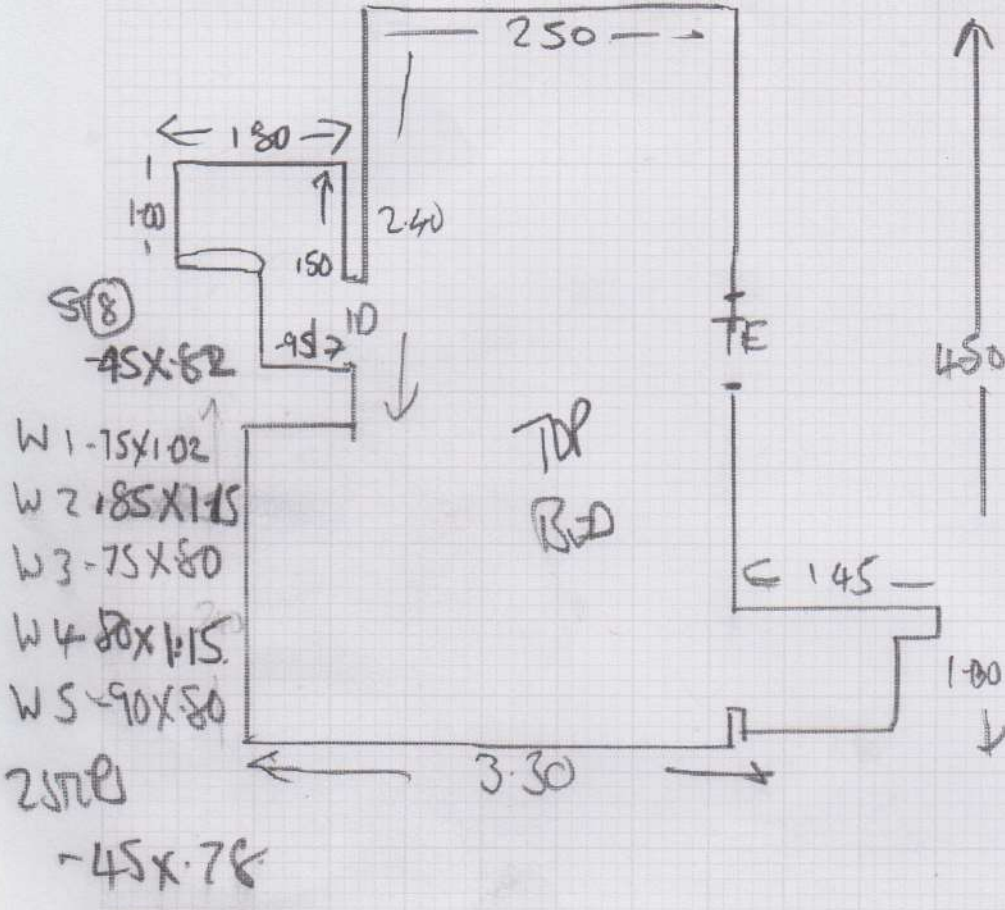

Job No: F 25574
 Name: JARVIS
 Address: TOP FLOOR FLAT
 46 ROSTRUM RD
 LONDON - SW6 5AD
 Tel:
 Sheet: 1 of 2

2/TE } CRAND
 10

Job No: F25574
 Name: JARVIS
 Address: TOP FLOOR FLAT
 46 CASTLETON RD
 LONDON: SW6 5AD
 Tel:
 Sheet: 2 of 2

5.00

4.75

4.50

TOP BED

1ST BED

9.25 x 5
 46.25 m²