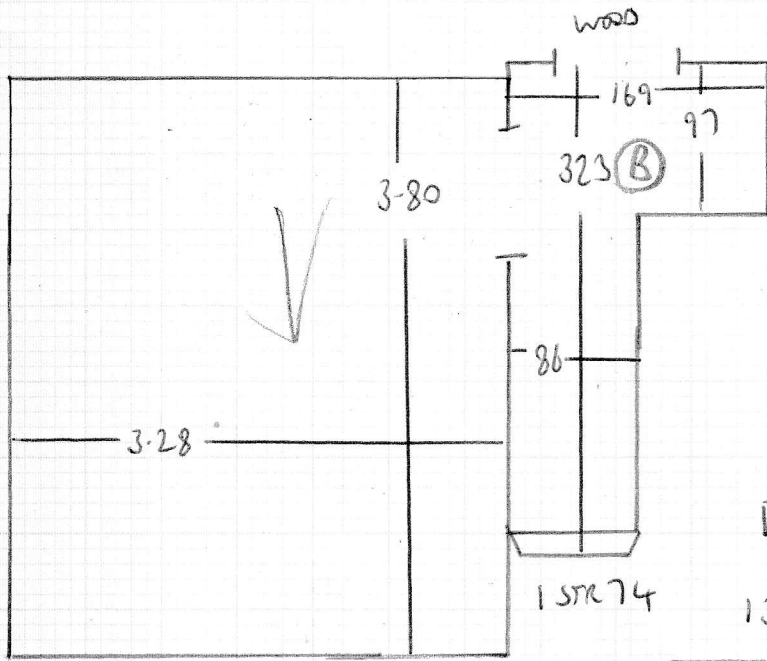

F25585  
GRAVES  
14 GLEHILL LANE  
LONDON SW6 SEG.

1 640x4  
2 390x4  

---

1080x4  
43.20

6.90

3.90

- W 84x60 1
- W 107x63 2
- W 110x80 3
- W 73x65 4
- 8 STRS 73x48

F25585  
 CREAVES  
 14 COLEHILL WINE  
 SW6 SEG

1 2

13 STRS - 73

WOOD  
 TN  
 KITCHEN

5