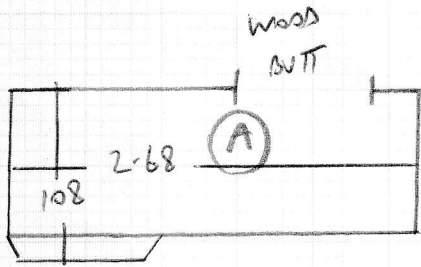

F25585  
GRAVES  
14 GLEHILL LANE  
LONDON SW6 SEG.

1 640x4  
2 390x4  

---

1080x4  
43.20

6.90

3.90

- W 84x60 1
- W 107x63 2
- W 110x80 3
- W 73x65 4
- 8 STRS 73x48

F25585  
 CREAVES  
 14 COLEHILL WINE  
 SW6 SEG

1 2

13 STRS - 73

WOOD  
 TN  
 KITCHEN

5