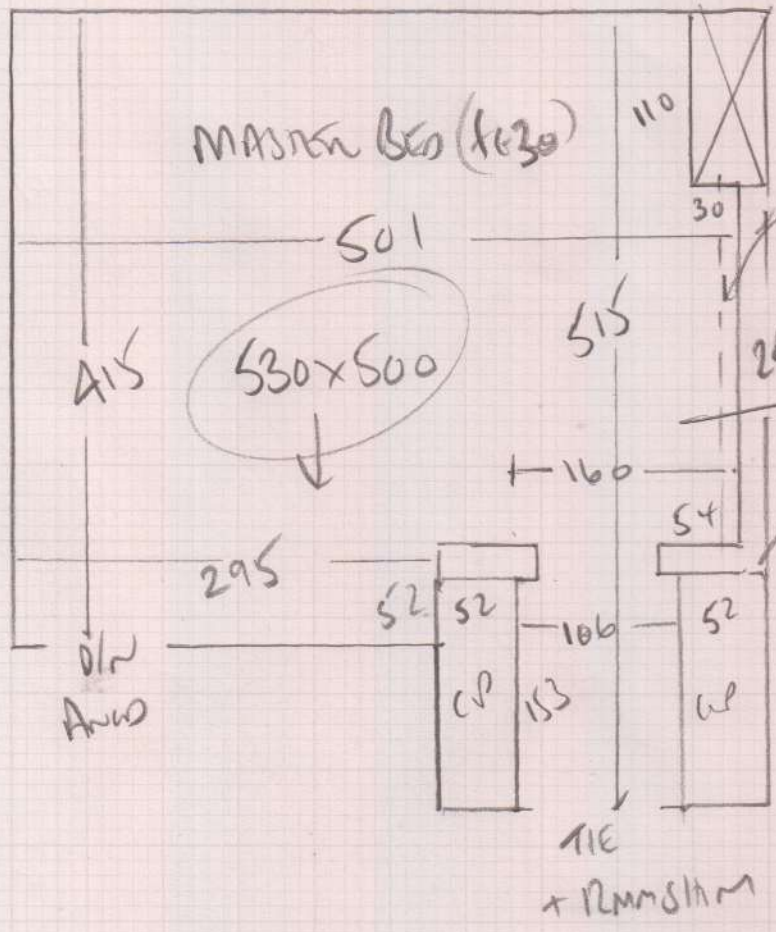

mrcarpets  
 Job No: F25586  
 Name: DWIGGS - HOME  
 Address: 180 BYRNE ROAD  
 WY4 0HD  
 Tel:  
 Sheet: 1 OF 1

PASSAGE  
 END ON SIDE SEAM  
 LANE TAIL BY  
 2 PIECE W/ REBE TO MAKE  
 LINTSO - 201  
 LINTSO MUST SU  
 (SAND TRAP)

530 x 500  
 26.50 m<sup>2</sup>

\* CUSTOMER TO EMPT TAIL BY W/ REBE + DIMENSIONS  
 \* TO MAKE IT EASIER FOR FITTERS TO MOVE !! \*