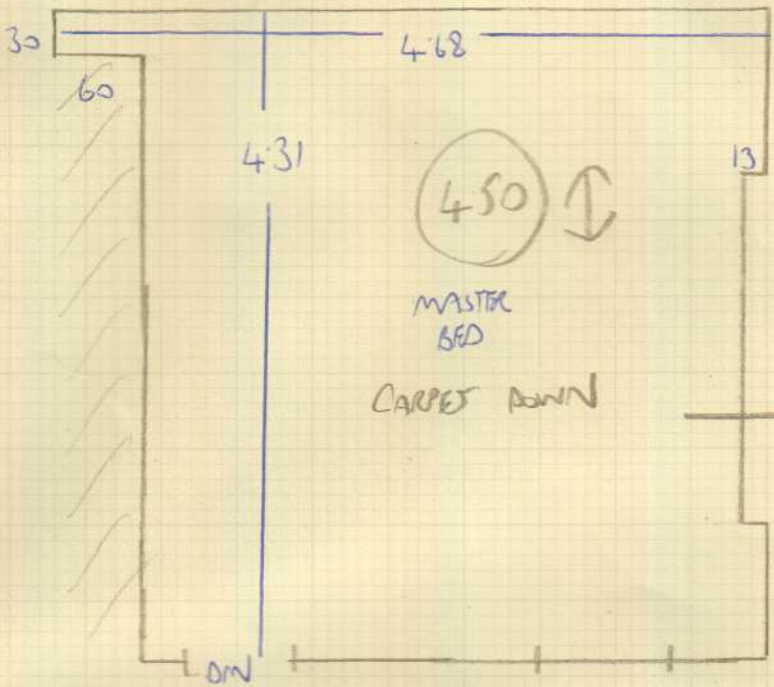

BASEMENT

Fitted F25374

mrcarpet
 Job No: F25592
 Name: TOMLETON WAKE
 Address: 28 TREVOR PLACE
 LONDON SW7 1LD
 Tel: 07887-592034
 Sheet: 1 of 2

2ND Floor
 MASTER BEDROOM
 4.50 x 5.00
 = 22.5m²

Fitted
 F25374

1ST Floor
 LIVING ROOM
 FAUX
 SILK
 FAU-016
 4-40
 x
 5MTR