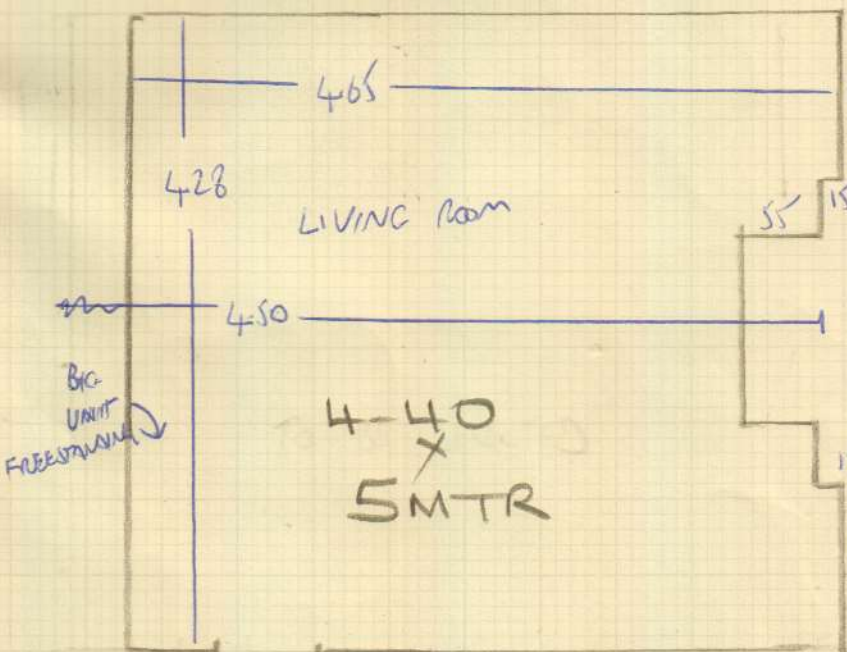

BASEMENT

Fitted F25374

mrcarpet
 Job No: F25592
 Name: TOMLETON WAKE
 Address: 28 TREVOR PLACE
 LONDON SW7 1LD
 Tel: 07887-592034
 Sheet: 1 of 2

2ND Floor
 MASTER BEDROOM
 4.50 x 5.00
 = 22.5m²

Fitted
 F25374

1ST Floor
 LIVING ROOM
 FAUX
 SILK
 FAU-016
 4-40
 x
 5MTR