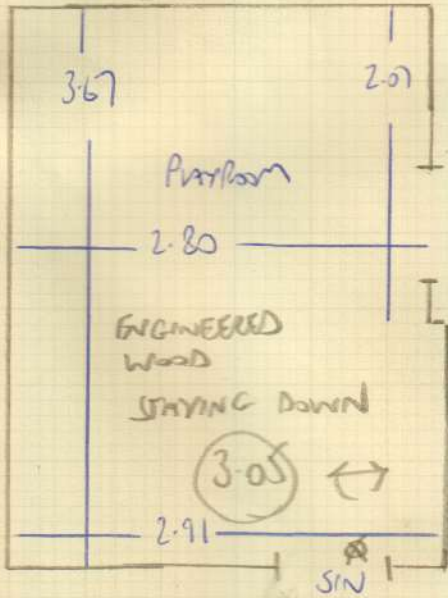

BASEMENT

Fitted F25374

mrcarpet
 Job No: F25592
 Name: TOMLETON WAKE
 Address: 28 TREVOR PLACE
 LONDON SW7 1LD
 Tel: 07887-592034
 Sheet: 1 of 2

2ND Floor
 MASTER BEDROOM
 4.50 x 5.00
 = 22.5m²

Fitted
 F25374

1ST Floor
 LIVING ROOM
 FAUX
 SILK
 FAU-016
 4-40
 x
 5MTR