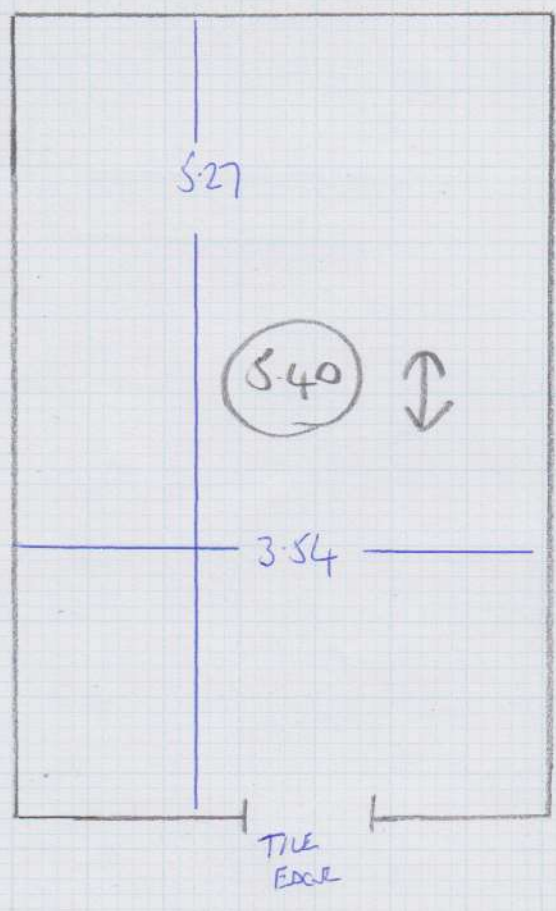

Job No: F25593  
Name: STOCK  
Address: 46A QUEENS GATE  
SW7 5HU  
Tel:  
Sheet: 1 of 2

BASEMENT  
T.V. Room

S.40x4  
ELWATAN SUP. 4500G  
S.40x4

# MAIN Bedroom

4'05" →

5'65\"

F25593

STOCK  
46A QUEENS GATE  
LONDON  
SW7 5HU

2 / 2

UPPER / MOVE

BERKANE TWIST 50

5160

5'65\"

Now SM.  
No STAM

UPR BMW