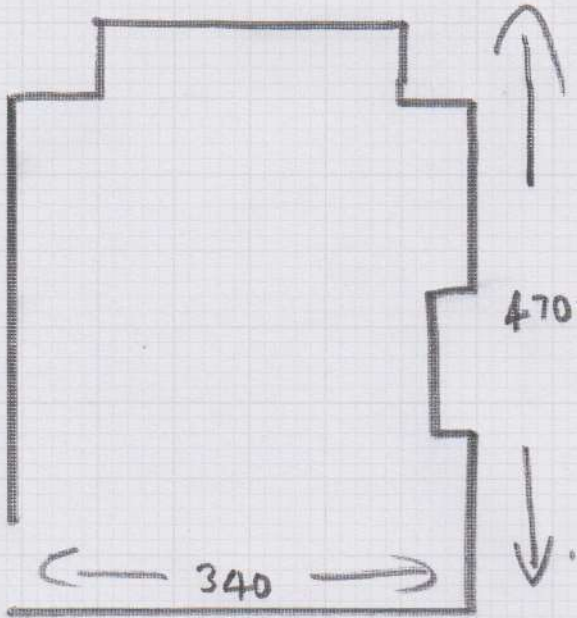

FRONT BED

mrcarpets  
Job No: F25598  
Name: SHINER  
Address: 15 SILVERTON RD  
LONDON W69 NY  
Tel: 07891-855886  
Sheet: 1 of 1

TIVERTON 905  
ADD 3M GRAPPE  
New Luxury PU foam vlamy.  
OLD DOWN  
4.80 X 4.00