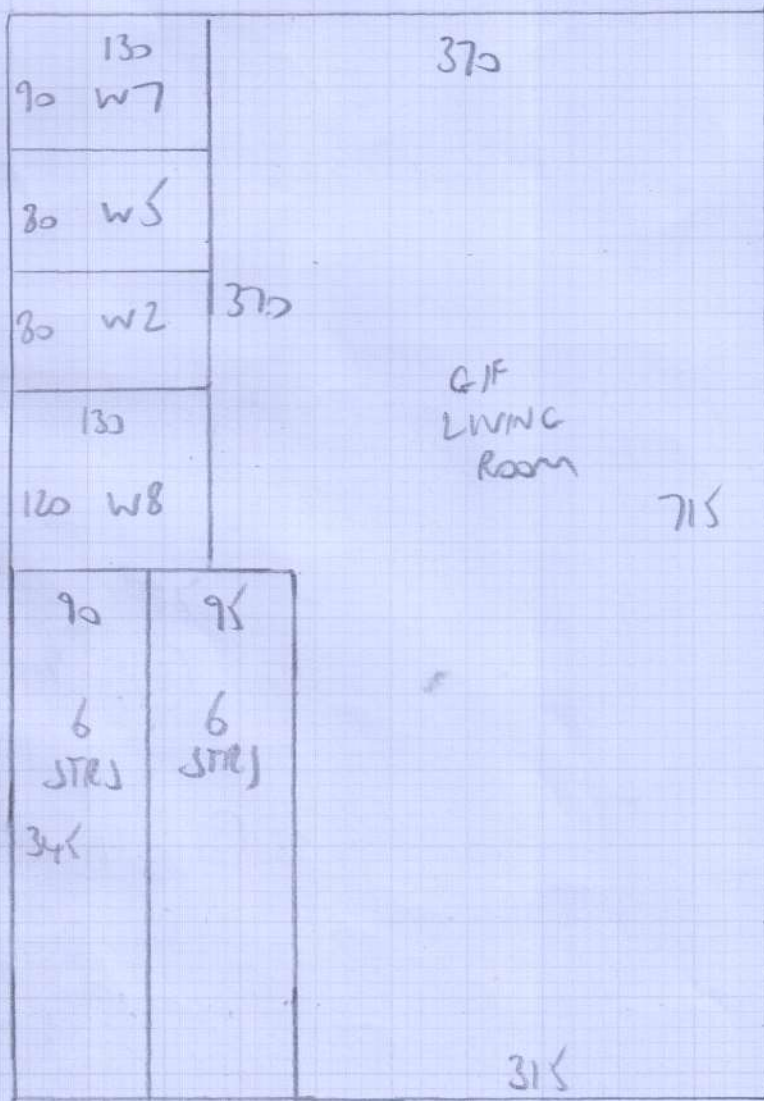

Job No: F25599
Name: CINELLI
Address: 86 SYDNEY ST
SW3 5QB
Tel:
Sheet 2 of 4

Plan 3