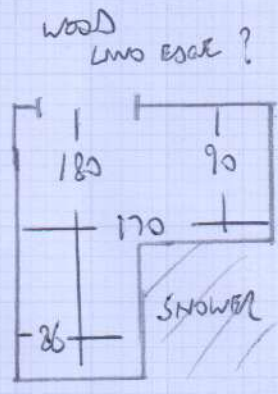

2ND FLOOR BEDROOM

2.40m x 3.00m

← (Roll ordered)
 19-00 x SMTR

+ 4-80 x SMTR

(2ND FLOOR BED)

2 x bedrooms - 2 beds

2 x bedrooms - 2 beds

14.25

GROUND FLOOR

Job No: F25599
 Name: CINELLI
 Address: 86 SYDNEY ST
 SW3 SQB
 Tel:
 Sheet: 4 OF 4

TOP FLOOR

- 1 W 82x58
- 2 W 100x65
- 3 W 70x65
- 8 STPS - 72
- 4 W 87x62
- 5 W 103x70
- 6 W 68x62

SECOND FLOOR

Roll 1 - 19.00m x 5.00m ordered from Lano

Plan 1 3.40m x 5.00m
Plan 2 5.25m x 5.00m
Plan 3 7.15m x 5.00m
2nd Floor Small 2.50m x 5.00m

=====
Total 18.30m x 5.00m
=====

Roll 2 - 4.80m x 5.00m ordered from Lano