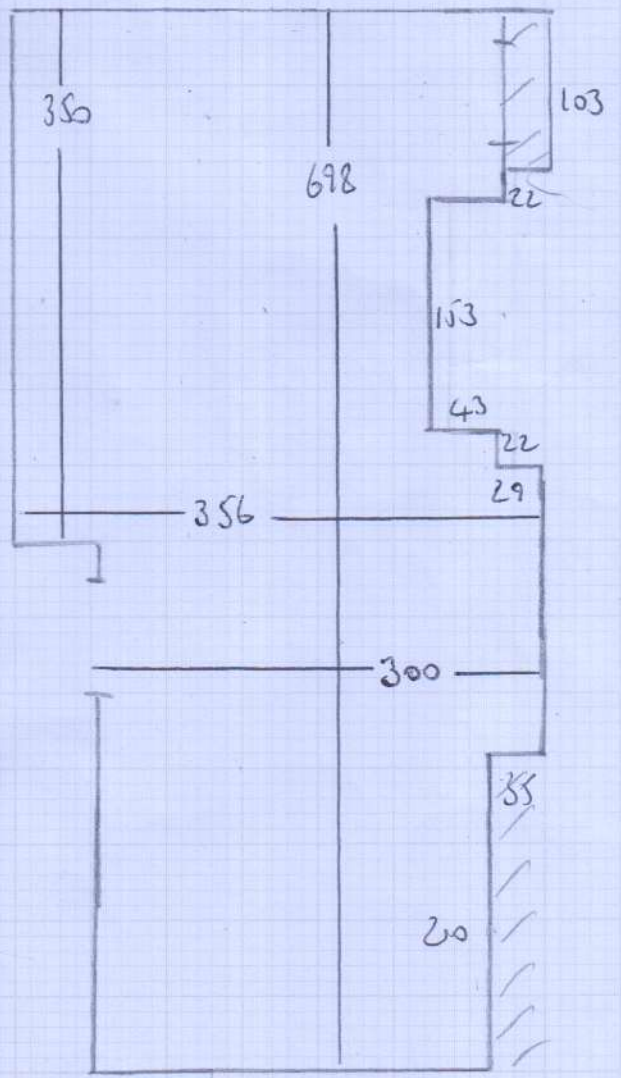

2ND FLOOR BEDROOM

2.40m x 3.00m

← (Roll ordered)
 19-00 x SMTR

+ 4-80 x SMTR

(2ND FLOOR BED)

2 x bedrooms - 2 beds

2 x bedrooms - 2 beds

14.25

GROUND FLOOR

Job No: F25599
 Name: CINELLI
 Address: 86 SYDNEY ST
 SW3 SQB
 Tel:
 Sheet: 4 OF 4

TOP FLOOR

- 1 W 82x58
- 2 W 100x65
- 3 W 70x65
- 8 STPS - 72
- 4 W 87x62
- 5 W 103x70
- 6 W 68x62

SECOND FLOOR

Roll 1 - 19.00m x 5.00m ordered from Lano

Plan 1 3.40m x 5.00m
Plan 2 5.25m x 5.00m
Plan 3 7.15m x 5.00m
2nd Floor Small 2.50m x 5.00m

=====
Total 18.30m x 5.00m
=====

Roll 2 - 4.80m x 5.00m ordered from Lano

2nd Floor Bedroom 4.80m x 5.00m

=====
Total 4.80m x 5.00m
=====

Many Thanks

Matthew