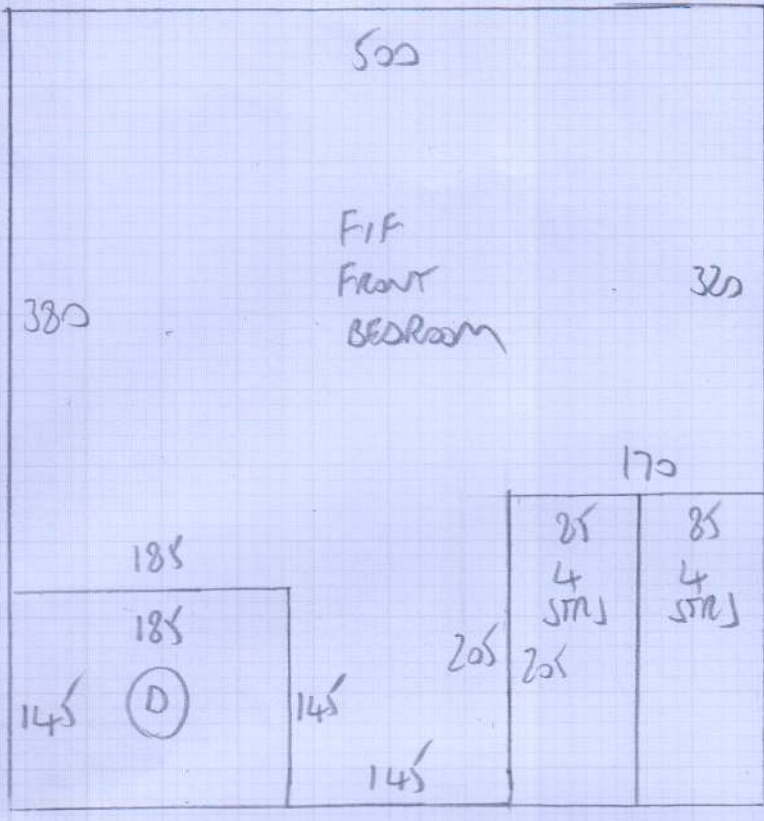

Job No: F25599
Name: CINELLI
Address: 86 SYDNEY ST
SW3 5QB
Tel:
Sheet 2 of 4

Plan 2