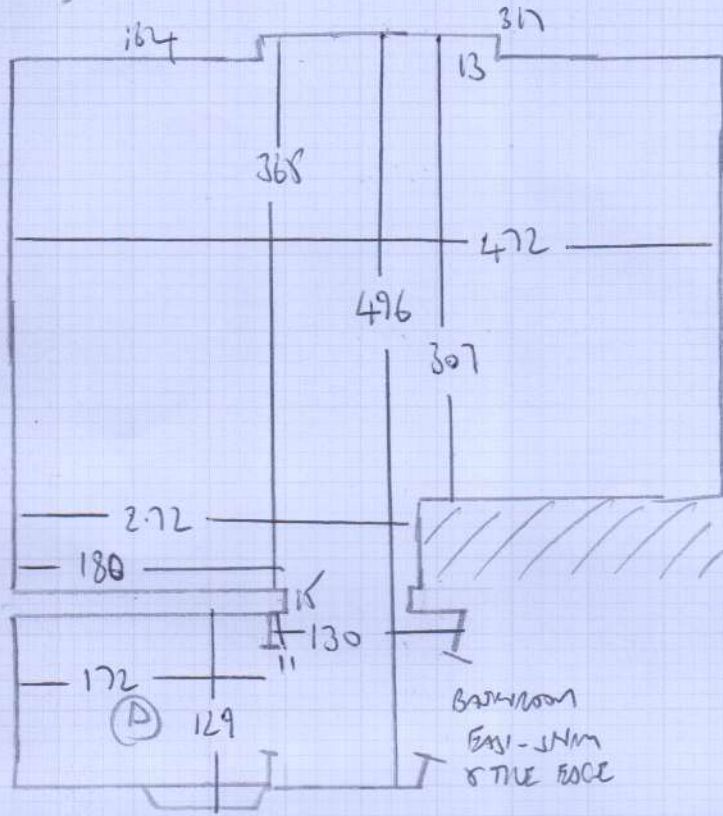

FIRST FLOOR