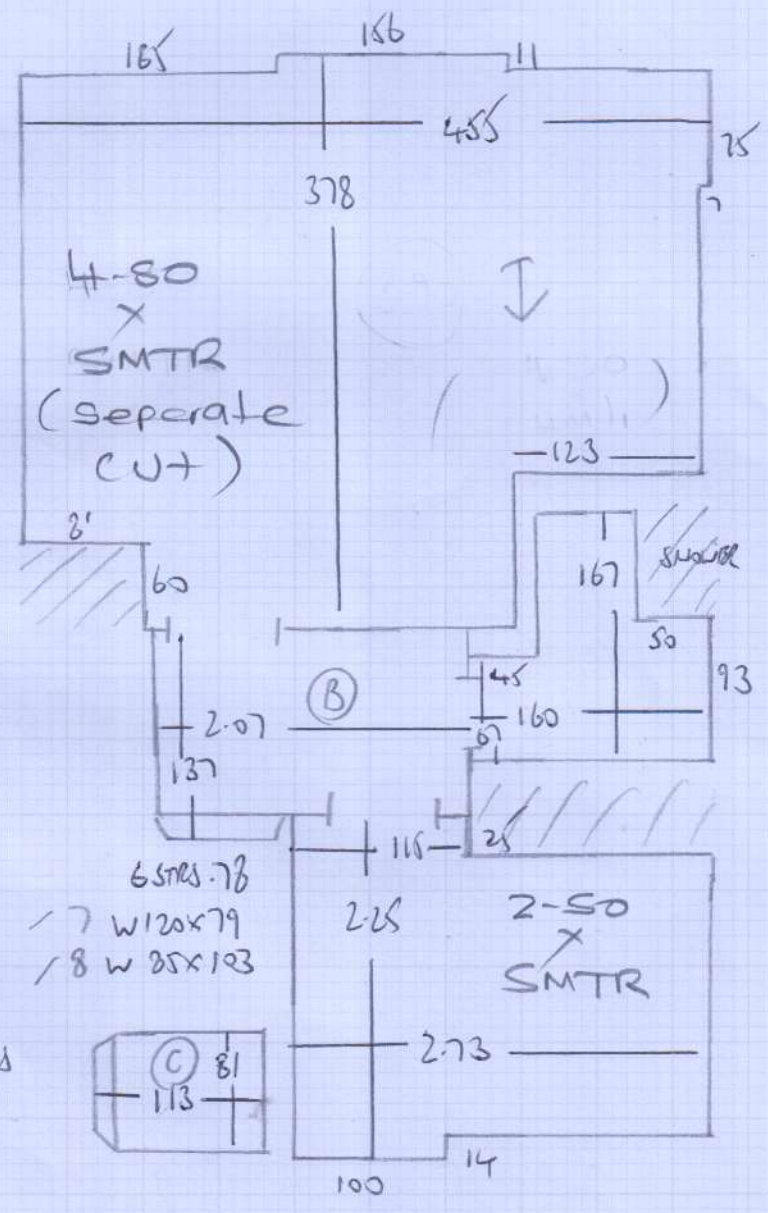

GROUND FLOOR

Job No: F25599
 Name: CINELLI
 Address: 86 SYDNEY ST
 SW3 SQB
 Tel:
 Sheet: 4 OF 4

TOP FLOOR

- 1 W 82x58
- 2 W 100x65
- 3 W 70x65
- 8 STPS - 72
- 4 W 87x62
- 5 W 103x70
- 6 W 68x62

SECOND FLOOR

- 6 STPS - 78
- 7 W 120x79
- 8 W 85x123

6 STPS - 81

mrcarpet
DESIGNS FOR FLOORS

301 Munster Road
Fulham
SW6 6BJ

Tel Nr: 020-7381-1989
Fax Nr: 020-7385-4006

ROLL BREAKDOWN

Job No: F25599
Customer Name: Cinelli
Carpet: Tralee 50
Colour: Tra-5088

Roll 1 - 19.00m x 5.00m ordered from Lano

Plan 1 3.40m x 5.00m
Plan 2 5.25m x 5.00m
Plan 3 7.15m x 5.00m
2nd Floor Small 2.50m x 5.00m

=====
Total 18.30m x 5.00m
=====

Roll 2 - 4.80m x 5.00m ordered from Lano

2nd Floor Bedroom 4.80m x 5.00m

=====
Total 4.80m x 5.00m
=====

Many Thanks

Matthew