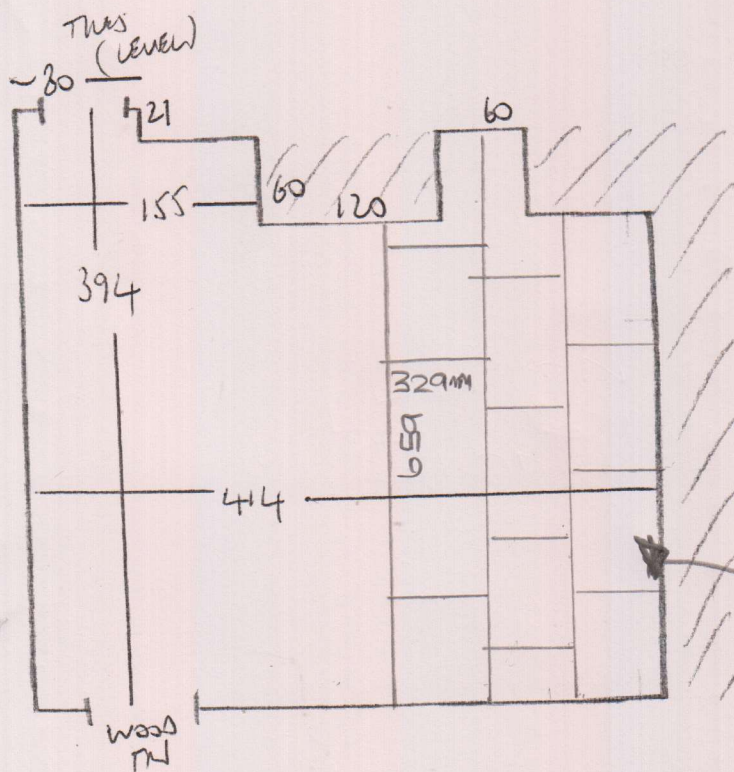

BASMENT KITCHEN

F25599
CINELUX
86 SYDNEY ST
SW3 6NJ

1 OF 2

CREAMIC TILED
DOWN

VERSILAY.

FRONT DOOR 84x100

5 PACKS
MODULED TRANSFORM
DURA STONE 46935
WITH FEATURE STRIPS
LAID ON VERSILAY
(INCLUDING SHEETING)

(TILE SIZE)
659mm x 329mm

LAY TILES WITH FEATURE STRIPS
"BROKEN BOND"

- 1 w 82x58
- 2 w 100x65
- 3 w 70x65
- 8 spcs - 72
- 4 w 87x62
- 5 w 103x70
- 6 w 68x62

TOP FLOOR

WOOD LINO EDGE ?

F25599
CINELL
86 SYDNEY ST
SW3 SQB
2 OF 2

2 PACKS KNIGHT-TILE 305MM x 305MM WITH PLYWOOD

SECOND FLOOR

STRAIGHT LAY *

LINTON STONE ST9

- 6 spcs - 78
- 7 w 120x79
- 8 w 85x103

6 spcs - 81