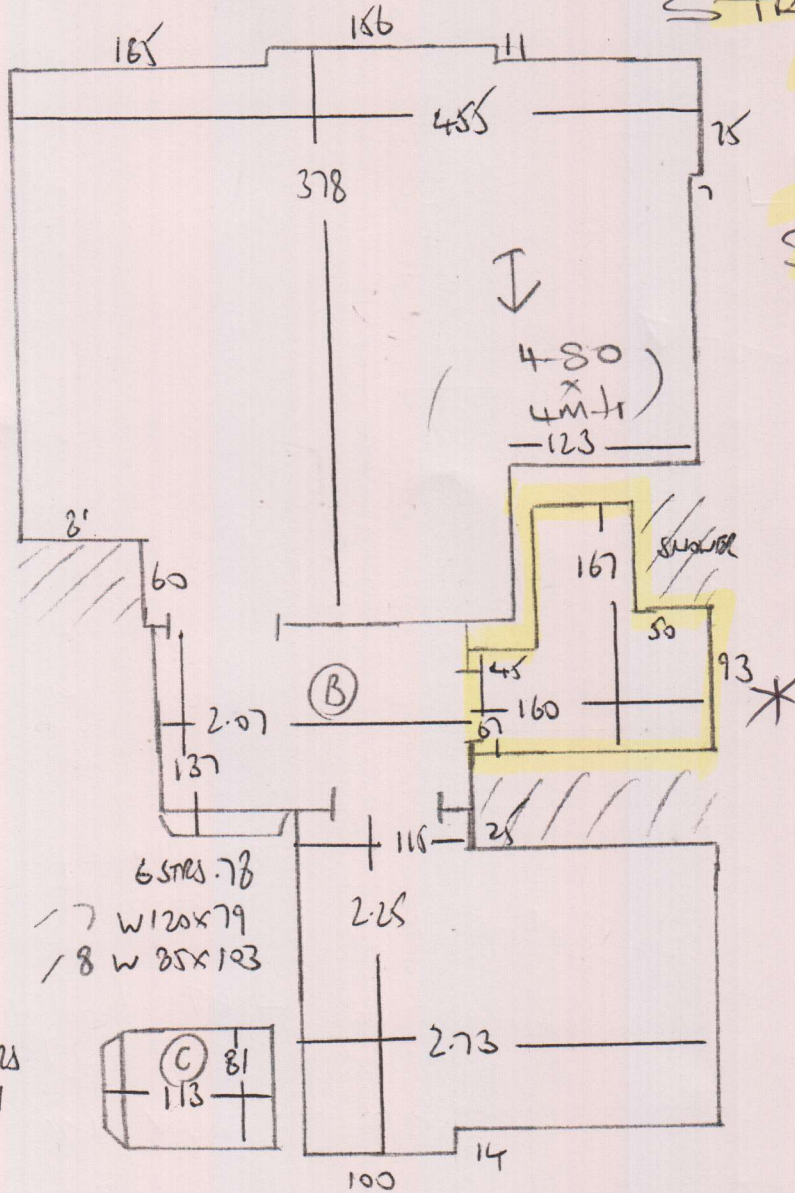

BASMENT KITCHEN

F25599
CINELUX
86 SYDNEY ST
SW3 6NJ

1 OF 2

CREAMIC TILED
DOWN

VERSILAY.

FRONT DOOR 84x100

5 PACKS
MODULED TRANSFORM
DURA STONE 46935
WITH FEATURE STRIPS
LAID ON VERSILAY
(INCLUDING SHEETING)

(TILE SIZE)
659mm x 329mm

LAY TILES WITH FEATURE STRIPS
"BROKEN BOND"

- 1 w 82x58
- 2 w 100x65
- 3 w 70x65
- 8 spcs - 72
- 4 w 87x62
- 5 w 103x70
- 6 w 68x62

TOP FLOOR

WOOD LINO EDGE ?

F25599
CINELL
86 SYDNEY ST
SW3 SQB
2 OF 2

2 PACKS KNIGHT-TILE 305MM x 305MM WITH PLYWOOD

SECOND FLOOR

STRAIGHT LAY *

LINTON STONE ST9

- 6 spcs - 78
- 7 w 120x79
- 8 w 85x103

6 spcs - 81