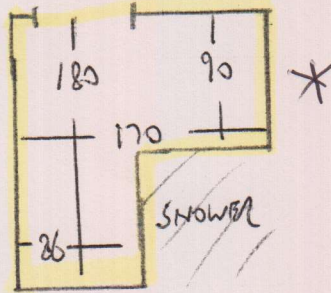

BASMENT KITCHEN

F25599
CINELUX
86 SYDNEY ST
SW3 6NJ

1 OF 2

CREAMIC TILED
DOWN

VERSILAY.

FRONT DOOR 84x100

5 PACKS
MODULED TRANSFORM
DURA STONE 46935
WITH FEATURE STRIPS
LAID ON VERSILAY
(INCLUDING SHEETING)

(TILE SIZE)
659mm x 329mm

LAY TILES WITH FEATURE STRIPS
"BROKEN BOND"

- 1 w 82x58
- 2 w 100x65
- 3 w 70x65
- 8 spcs - 72
- 4 w 87x62
- 5 w 103x70
- 6 w 68x62

TOP FLOOR

WOOD LINO EDGE ?

F25599
CINELL
86 SYDNEY ST
SW3 SQB
2 OF 2

2 PACKS KNIGHT-TILE 305MM x 305MM WITH PLYWOOD

SECOND FLOOR

STRAIGHT LAY *

LINTON STONE ST9

- 6 spcs - 78
- 7 w 120x79
- 8 w 85x103

6 spcs - 81