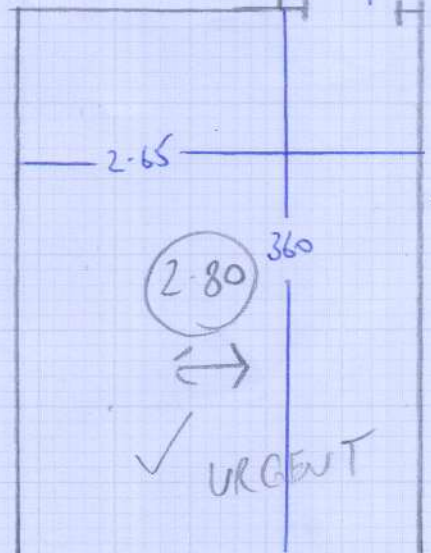

FIRST Floor

Job No: F25610
Name: GRAND JEN
Address: 8 CLAXTON GROVE
W6 8HF
Tel:
Sheet 2 of 3

BV 93x50
10 STRS .77

Job No: F2 5610
 Name: GRANDJEN
 Address: 8 CLAXTON GROVE
 W8 8HF

Tel:
 Sheet: 3 of 3

TOP FLOOR

- 1 w 83x62 ✓
- 2 w 105x64 ✓
- 3 w 100x70 ✓
- 4 w 78x57 ✓
- 5 SFRJ 76x47
- 5 w 83x56
- 6 w 102x62 ✓
- 7 w 107x74

18