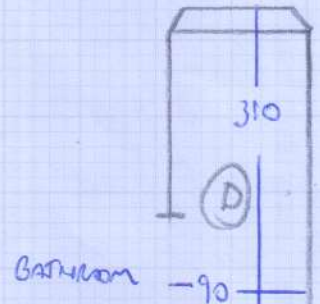

FIRST Floor

Job No: F25610
Name: GRAND JEN
Address: 8 CLAXTON GROVE
W6 8HF
Tel:
Sheet 2 of 3

BV 93x50
10 STRS .77

Job No: F2 5610
 Name: GRANDJEN
 Address: 8 CLAXTON GROVE
 W8 8HF

Tel:
 Sheet: 3 of 3

TOP FLOOR

- 1 w 83x62 ✓
- 2 w 105x64 ✓
- 3 w 100x70 ✓
- 4 w 78x57 ✓
- 5 SFRJ 76x47
- 5 w 83x56
- 6 w 102x62 ✓
- 7 w 107x74

18