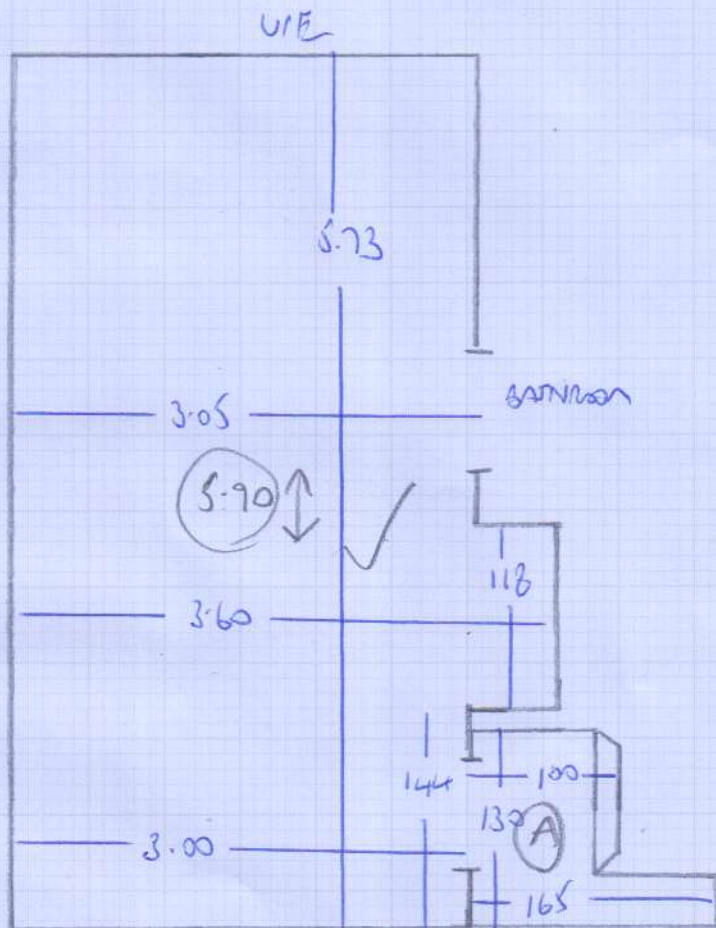

FIRST Floor

Job No: F25610
Name: GRAND JEN
Address: 8 CLAXTON GROVE
W6 8HF
Tel:
Sheet 2 of 3

BV 93x50
10 STRS .77

Job No: F2 5610
 Name: GRANDJEN
 Address: 8 CLAXTON GROVE
 W8 8HF

Tel:
 Sheet: 3 of 3

TOP FLOOR

- 1 w 83x62 ✓
- 2 w 105x64 ✓
- 3 w 100x70 ✓
- 4 w 78x57 ✓
- 5 SFRJ 76x47
- 5 w 83x56
- 6 w 102x62 ✓
- 7 w 107x74

18