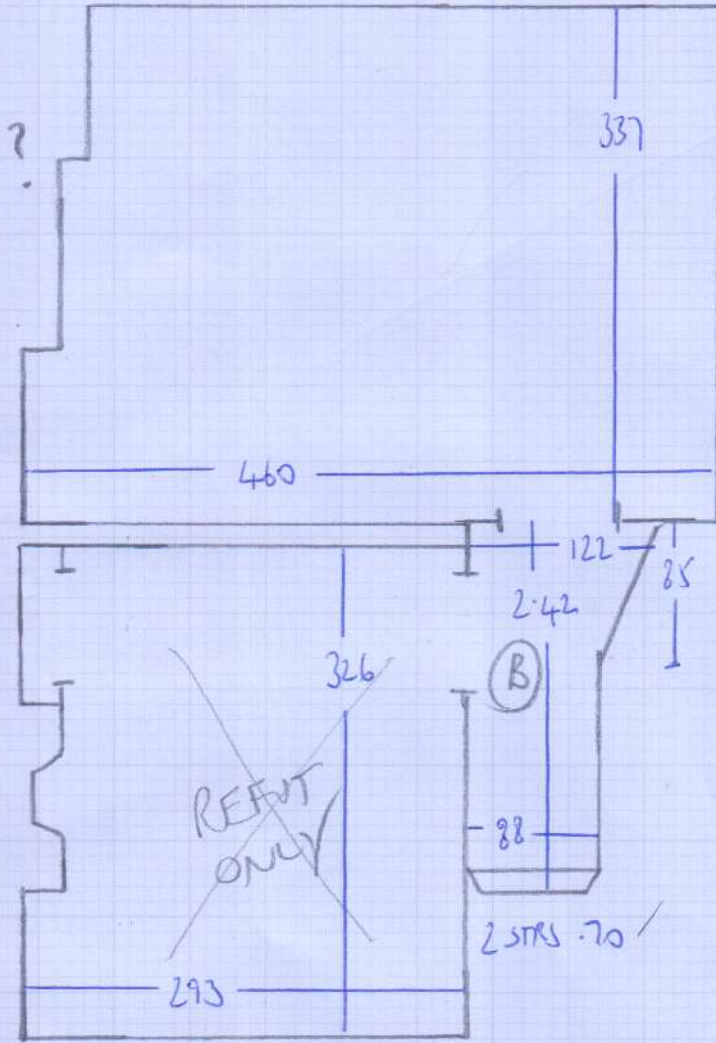

FIRST Floor

Job No: F25610
Name: GRAND JEN
Address: 8 CLAXTON GROVE
W6 8HF
Tel:
Sheet 2 of 3

BV 93x50
10 STRS .77

Job No: F2 5610
 Name: GRANDJEN
 Address: 8 CLAXTON GROVE
 W8 8HF

Tel:
 Sheet: 3 of 3

TOP FLOOR

- 1 w 83x62 ✓
- 2 w 105x64 ✓
- 3 w 100x70 ✓
- 4 w 78x57 ✓
- 5 SFRJ 76x47
- 5 w 83x56
- 6 w 102x62 ✓
- 7 w 107x74

18