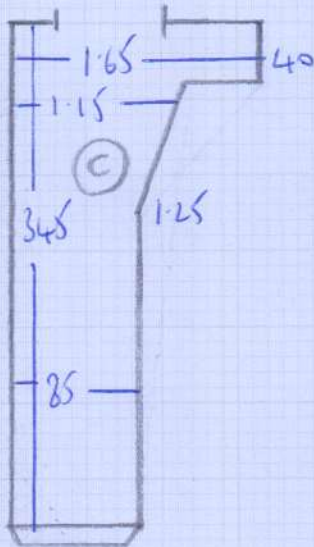

Job No: F25620
 Name: WINTER / WIX
 Address: 43 CENBRIDGE RD
 W4 2LH
 Tel:
 Sheet: 1 of 2

Finelooop 500

$7.00m \times 4.00m = 28m^2$

Job No: F25620
 Name: WINTER / WIX
 Address: 43 CLAWBROOK RD
 W4 2LW

Sheet 2 of 2

2 STRS 76x48

- 1 W 88x67
- 2 W 107x75
- 3 W 73x69

- 5 STRS 76x48
- 4 W 95x69
- 3 W 110x77

2 STRS .78 13 STRS .76