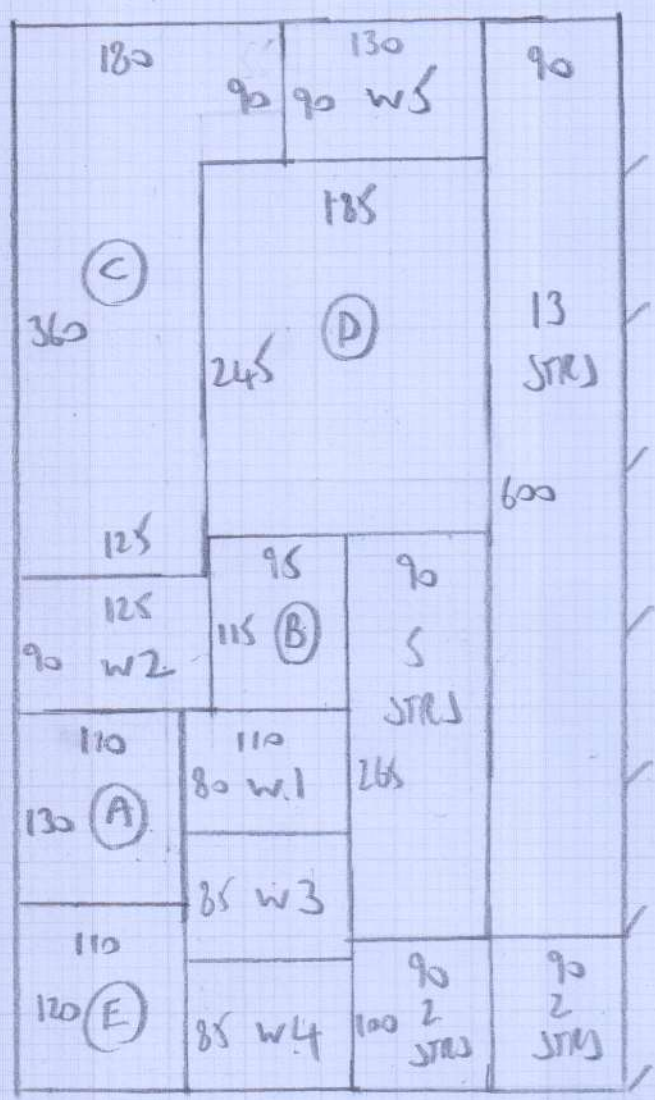

Job No: F25620
 Name: WINTER / WIX
 Address: 43 CENBRIDGE RD
 W4 2LH
 Tel:
 Sheet: 1 of 2

Finelooop 500

$7.00m \times 4.00m = 28m^2$

Job No: F25620
 Name: WINTER / WIX
 Address: 43 CLAWBROOK RD
 W4 2LW

Sheet 2 of 2

2 STRS 76x48

- 1 W 88x67
- 2 W 107x75
- 3 W 73x69

- 5 STRS 76x48
- 4 W 95x69
- 3 W 110x77

2 STRS .78 13 STRS .76