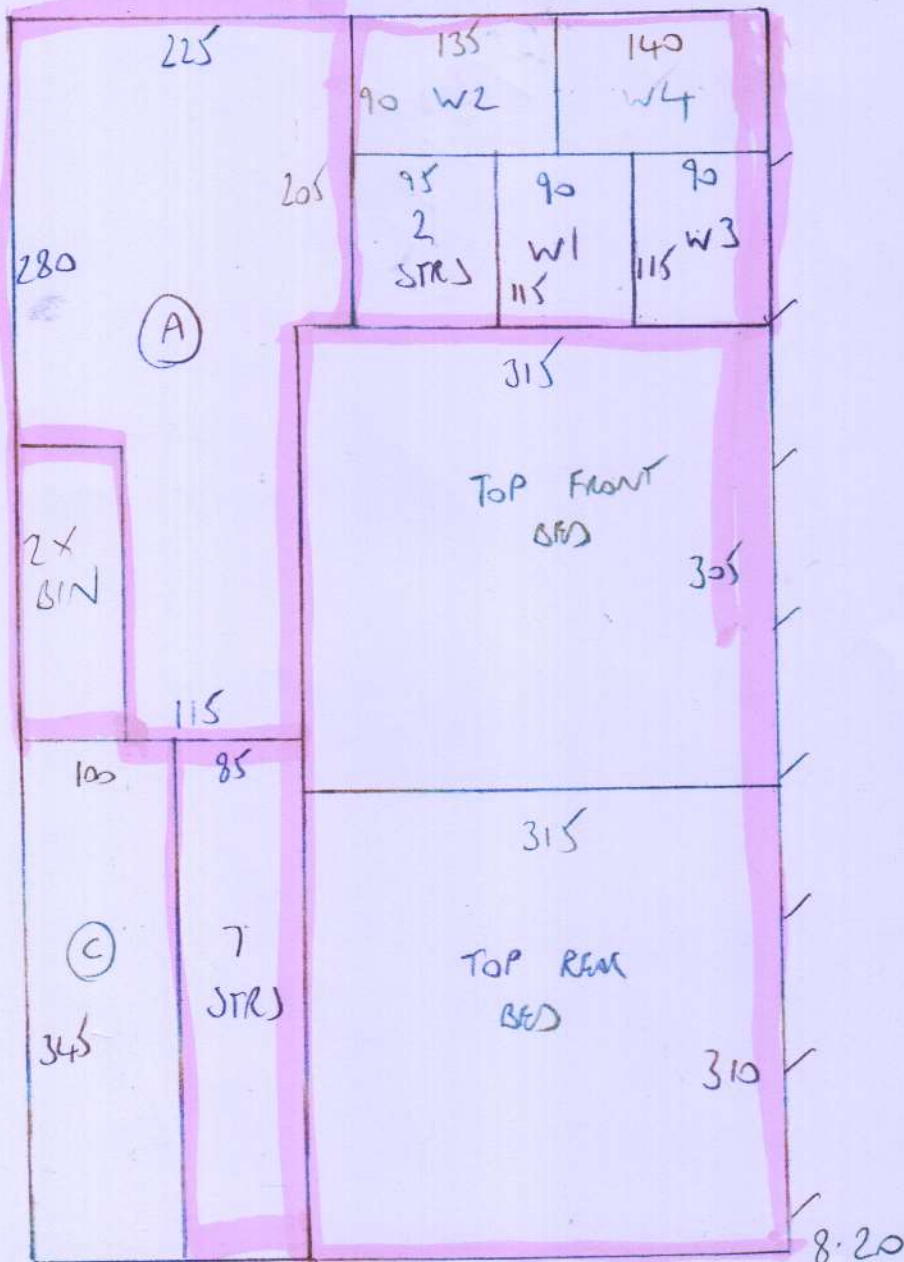

PHASE 1 FITTING

F25625
SANDHU
26 KIMBEU GARDENS
SW6 6QR

SHIRUKU 07
C13015CLOUD

4.60
8.20

$$12.80 \times 5.00 = 64M^2$$

MASTER BEDROOM
5.15m x 5.00m
= 25.75M²

PHASE 1 FITTING

FIRST FLOOR

F25625
SANDHU
26 KIMBEU GARDENS
SW6 6QQ

2 3

WARDROBES
TO BE FITTED

35mm
HIGH TILES
BATHROOM

60cm
RUNNER

- 5 W 106x79
- 6 W 75x102
- 10 STAIR 77
- 1 BN 90x45
- 2 BN 110x70
- G/F

TO SHIP

BATHROOM
TILES E/S

PHASE 4 FITTING

F25625
 SANDHU
 26 KIMBELL GARDENS
 SW6 6QQ

TOP FLOOR

3 3