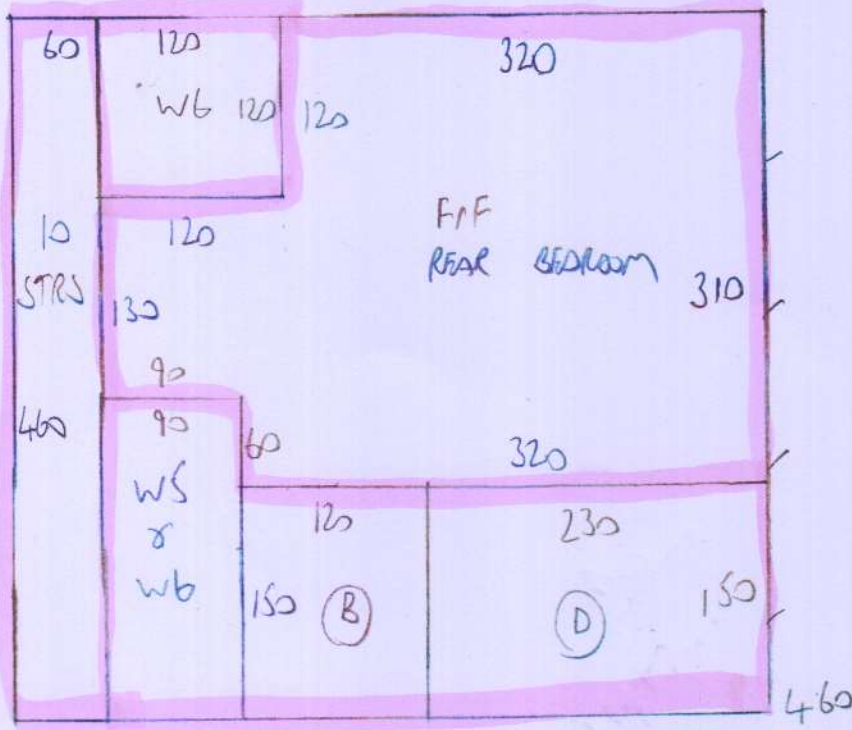

PHASE 1 FITTING

F25625
SANDHU
26 KIMBEU GARDENS
SW6 6QR

SHIRUKU 07
C13015CLOUD

4.60
8.20

$$12.80 \times 5.00 = 64M^2$$

MASTER BEDROOM
5.15m x 5.00m
= 25.75M²

PHASE 1 FITTING

FIRST FLOOR

F25625
SANDHU
26 KIMBEU GARDENS
SW6 6QQ

2 3

WARDROBES
TO BE FITTED

35mm
HIGH TILES
BATHROOM

60cm
RUNNER

- 5 W 106x79
- 6 W 75x102
- 10 STAIR 77
- 1 BN 90x45
- 2 BN 110x70
- G/F

TO SHIP

BATHROOM
TILES E/S

PHASE 4 FITTING

F25625
 SANDHU
 26 KIMBELL GARDENS
 SW6 6QQ

TOP FLOOR

3 3