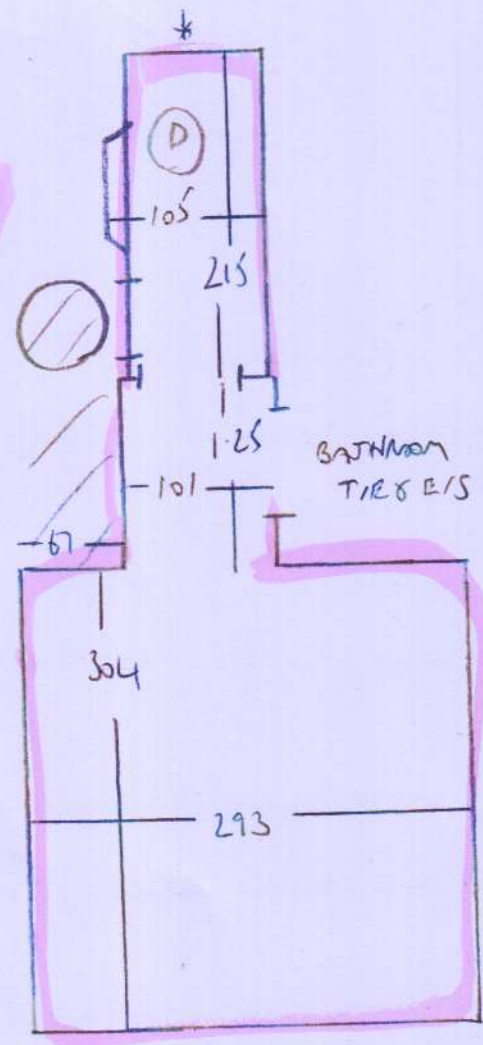

PHASE 1 FITTING

F25625
SANDHU
26 KIMBEU GARDENS
SW6 6QR

SHIRUKU 07
C13015CLOUD

4.60
8.20

$$12.80 \times 5.00 = 64M^2$$

MASTER BEDROOM
5.15m x 5.00m
= 25.75M²

PHASE 1 FITTING

FIRST FLOOR

F25625
SANDHU
26 KIMBEU GARDENS
SW6 6QQ

2 3

WARDROBES
TO BE FITTED

35mm
HIGH TILES
BATHROOM

60cm
RUNNER

- 5 W 106x79
- 6 W 75x102
- 10 STAIR 77
- 1 BN 90x45
- 2 BN 110x70
- G/F

TO SHIP

BATHROOM
TILES E/S

PHASE 4 FITTING

F25625
 SANDHU
 26 KIMBELL GARDENS
 SW6 6QQ

TOP FLOOR

3 3