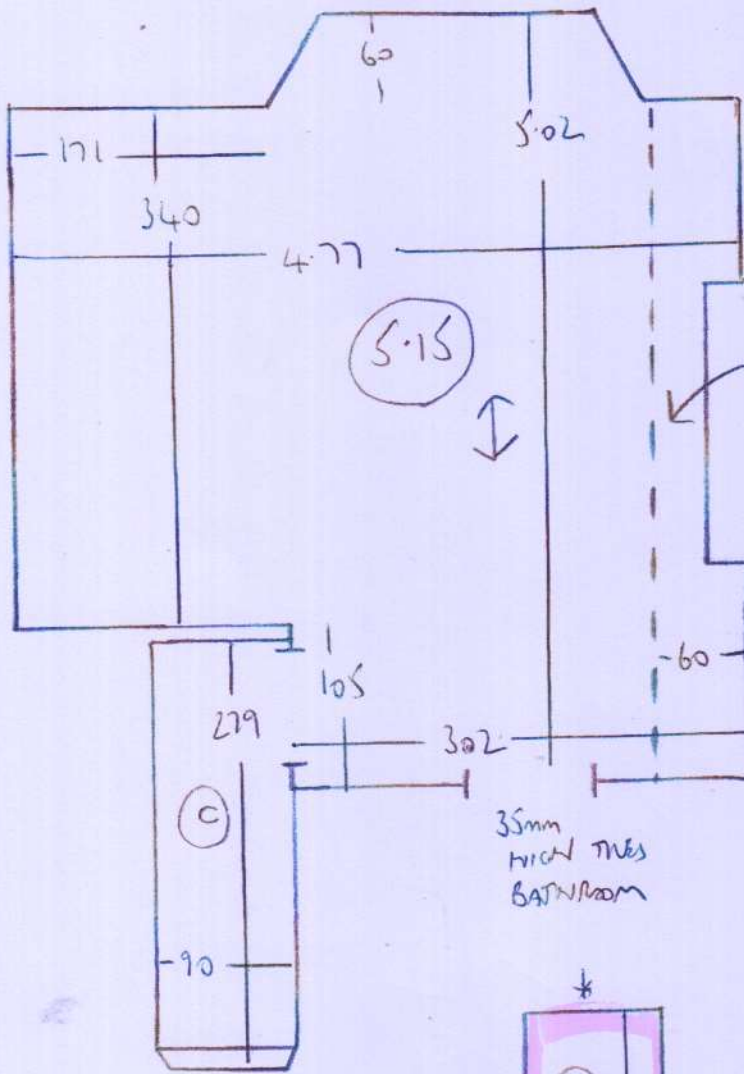

PHASE 1 FITTING

F25625
SANDHU
26 KIMBEU GARDENS
SW6 6QR

SHIRUKU 07
C13015CLOUD

4.60
8.20

$$12.80 \times 5.00 = 64M^2$$

MASTER BEDROOM
5.15m x 5.00m
= 25.75M²

PHASE 1 FITTING

FIRST FLOOR

F25625
SANDHU
26 KIMBEU GARDENS
SW6 6QQ

2 3

WARDROBES
TO BE FITTED

35mm
HIGH TILES
BATHROOM

60cm
RUNNER

- 5 W 106x79
- 6 W 75x102
- 10 STAIR 77
- 1 BN 90x45
- 2 BN 110x70
- G/F

TO SHIP

BATHROOM
TILES E/S

PHASE 4 FITTING

F25625
 SANDHU
 26 KIMBELL GARDENS
 SW6 6QQ

TOP FLOOR

3 3