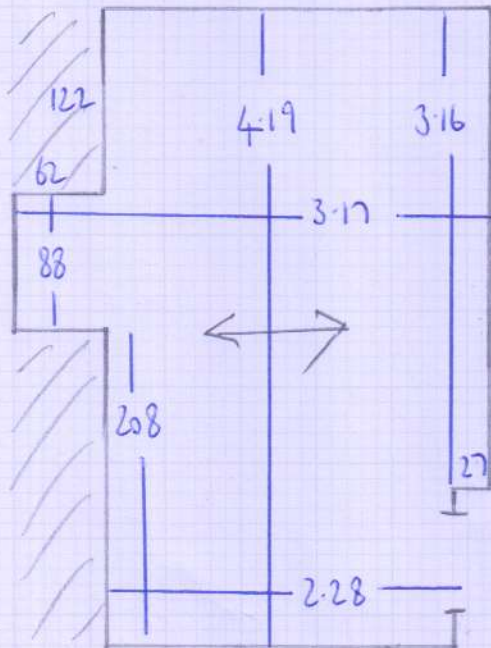

Job No: F25638
 Name: AMELIA CARTER INT.
 Address: 29 HYDE PARK GARDEN MEWS
 W2 2NX
 Tel:
 Sheet: 1 of 1

BATHROOM
 2cm Tiles

22

LULWORTH
 COLOUR TILES
 (5-20 x SMTR)

LW - TOG 1.7
 U/LAY - $\frac{.7}{(2-4)}$

(3-30
 x
 SMTR)

13

Job No: F25638
Name: Amelia Carter int.
Address: 29 Hyde park Garden
mans, W2 2NX
Tel:
Sheet: 2 of 2