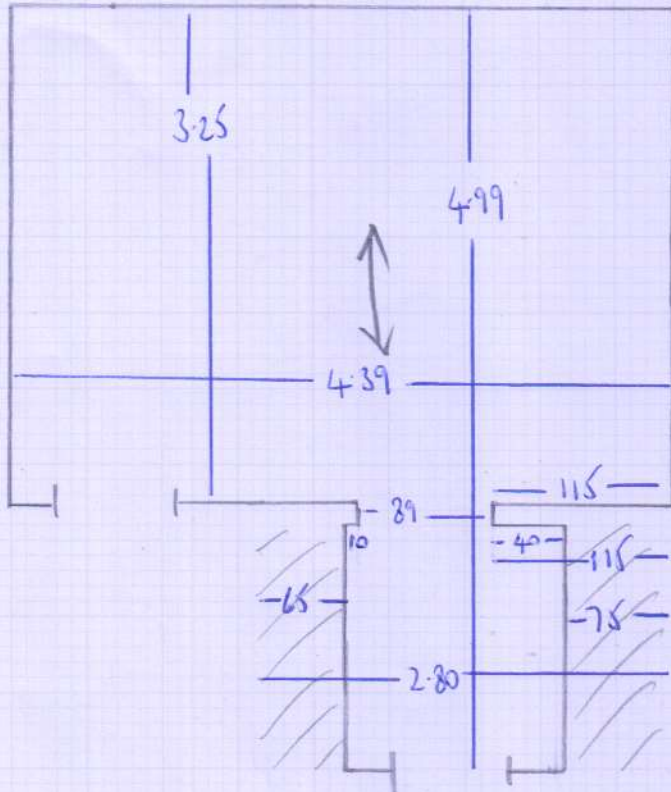

Job No: F25638
 Name: AMELIA CARTER INT.
 Address: 29 HYDE PARK GARDEN MEWS
 W2 2NX
 Tel:
 Sheet: 1 of 1

BATHROOM
 2cm Tiles

22

LULWORTH
 COLOUR TILES
 (5-20 x SMTR)

LW - TOG 1.7
 U/LAY - $\frac{.7}{(2-4)}$

(3-30
 x
 SMTR)

13

Job No: F25638
Name: Amelia Carter int.
Address: 29 Hyde park Garden
mans, W2 2NX
Tel:
Sheet: 2 of 2