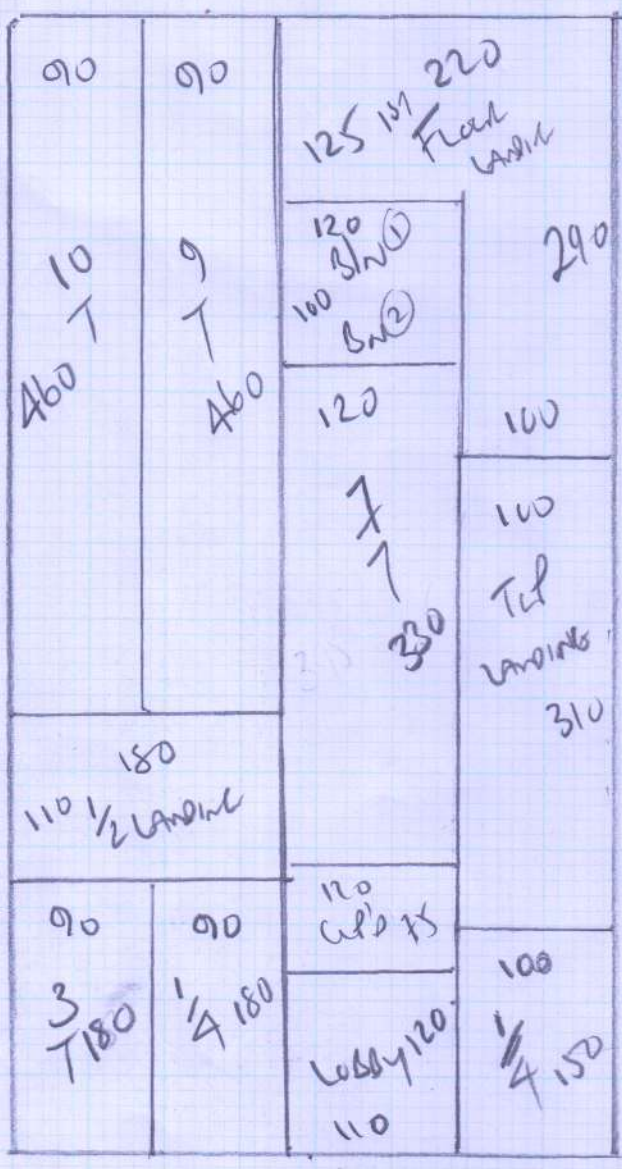

Job No: F25645
 Name: DOLAN
 Address: 8 ANNANDALE ROAD
 WY 2HF
 Tel:
 Sheet: 1 of 2

750

West Village 'Clearance'
Perry

750 x 400

30m²