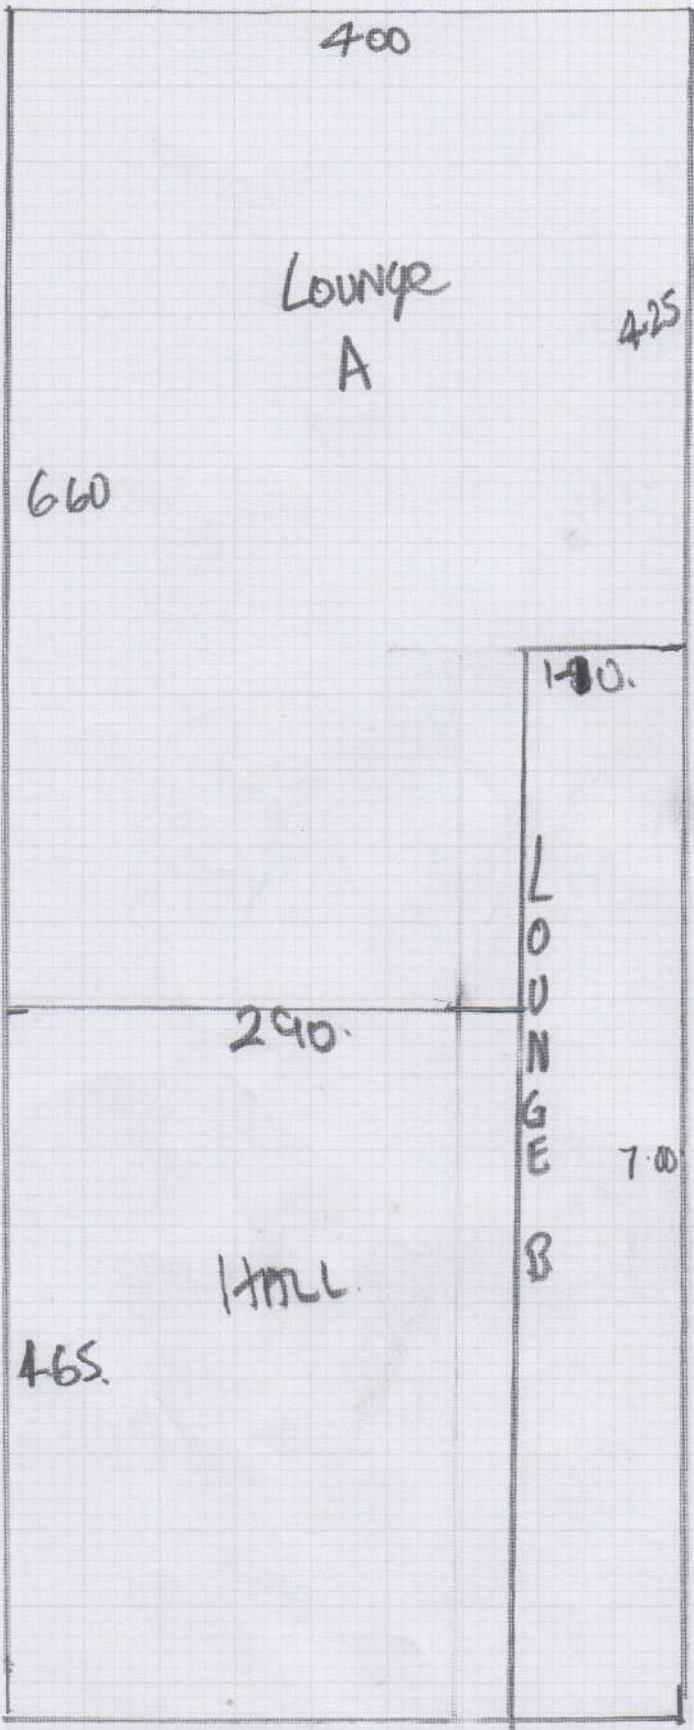

Job No: F2564a
 Name: Fernandes
 Address: 147 Cramer Court
 SW3 3HF

Tel:
 Sheet: 1 of 2

TIME SECONDS 016

- 1 11.25
- 2 2.50
- 3 5.20

- 18.95

Job No: F25649
 Name: FERNANDES
 Address: 147 CRAMMER COURT
 SW3 3HF
 Tel: _____
 Sheet: 2 of 2