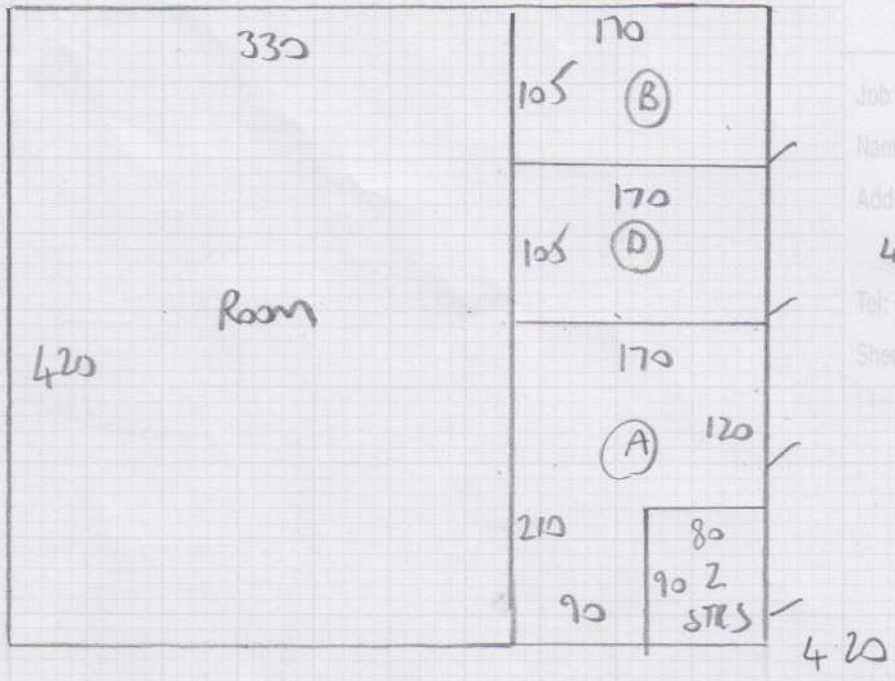

Job No: F25650
 Name: NEWMAN
 Address: Flat 1
 45 SHARROWS RD SW6 7TR
 Tel:
 Sheet: 1 of 2

5 STRS 72x40

9 STRS 72x40

4 STRS 72x42

9 STRS 72x42
 1 STR 76x42

COMMON
 HALL

Job No: F25650
 Name: NEWMMW
 Address: Top Floor
 45 St Albans Rd SW6 7TR
 Tel:
 Sheet: 2 of 2

420
 350

 7.70m x 5.00m = 38.5m²