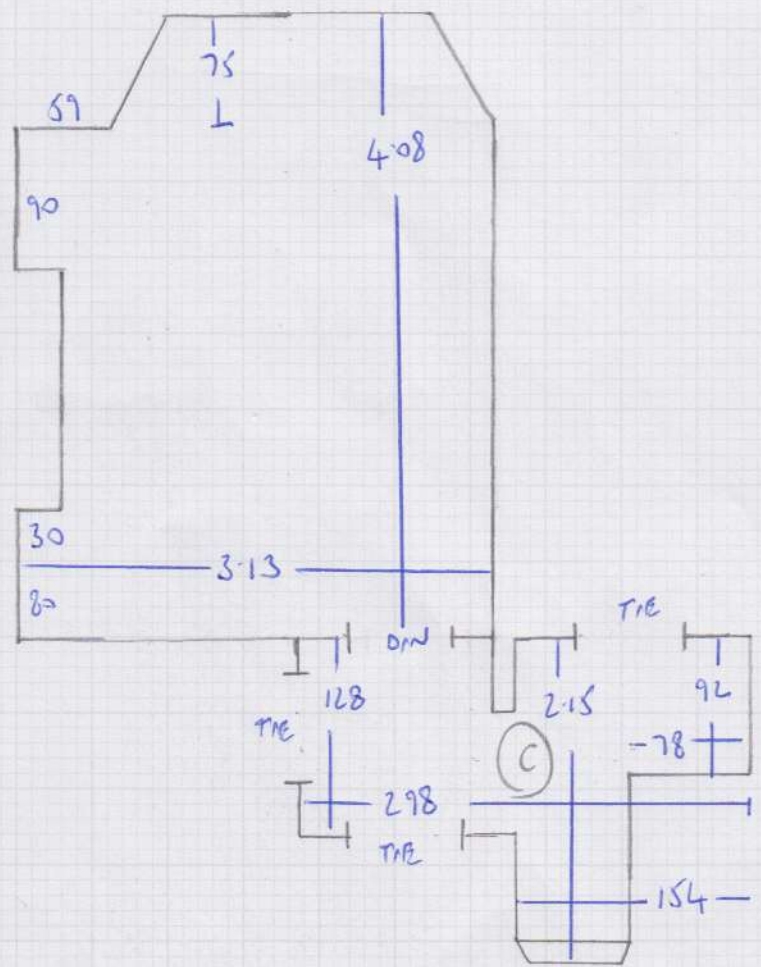

Job No: F25650
 Name: NEWMAN
 Address: Flat 1
 45 SHARROWS RD SW6 7TR
 Tel:
 Sheet: 1 of 2

5 STRS 72x40

9 STRS 72x40

4 STRS 72x42

9 STRS 72x42
 1 STR 76x42

COMMON
 HALL

Job No: F25650
 Name: NEWMMW
 Address: Top Floor
 45 St Albans Rd SW6 7TR
 Tel:
 Sheet: 2 of 2

420
 350

 7.70m x 5.00m = 38.5m²