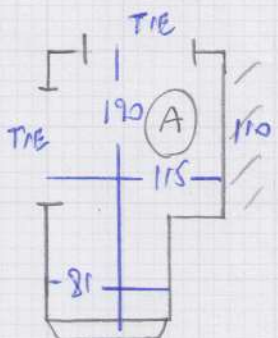

Job No: F25650
 Name: NEWMAN
 Address: Flat 1
 45 SHARROWS RD SW6 7TR
 Tel:
 Sheet: 1 of 2

5 STRS 72x40

9 STRS 72x40

4 STRS 72x42

9 STRS 72x42
 1 STR 76x42

COMMON
 HALL

Job No: F25650
 Name: NEWMMW
 Address: Top Floor
 45 St Albans Rd SW6 7TR
 Tel:
 Sheet: 2 of 2

420
 350

 7.70m x 5.00m = 38.5m²