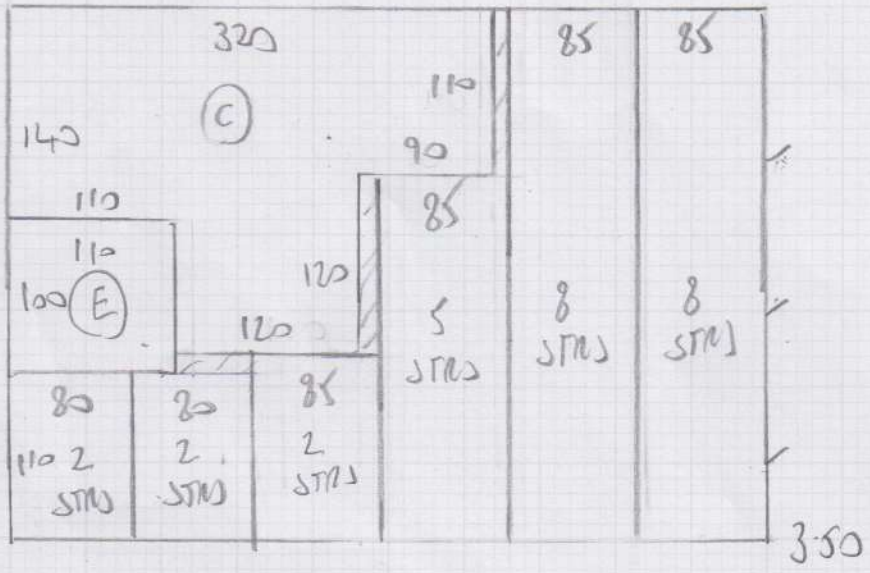

Job No: F25650
 Name: NEWMAN
 Address: Flat 1
 45 SHARROWS RD SW6 7TR
 Tel:
 Sheet: 1 of 2

5 STRS 72x40

9 STRS 72x40

4 STRS 72x42

9 STRS 72x42
 1 STR 76x42

COMMON
 HALL

Job No: F25650
 Name: NEWMMW
 Address: Top Floor
 45 St Albans Rd SW6 7TR
 Tel:
 Sheet: 2 of 2

420
 350

 7.70m x 5.00m = 38.5m²