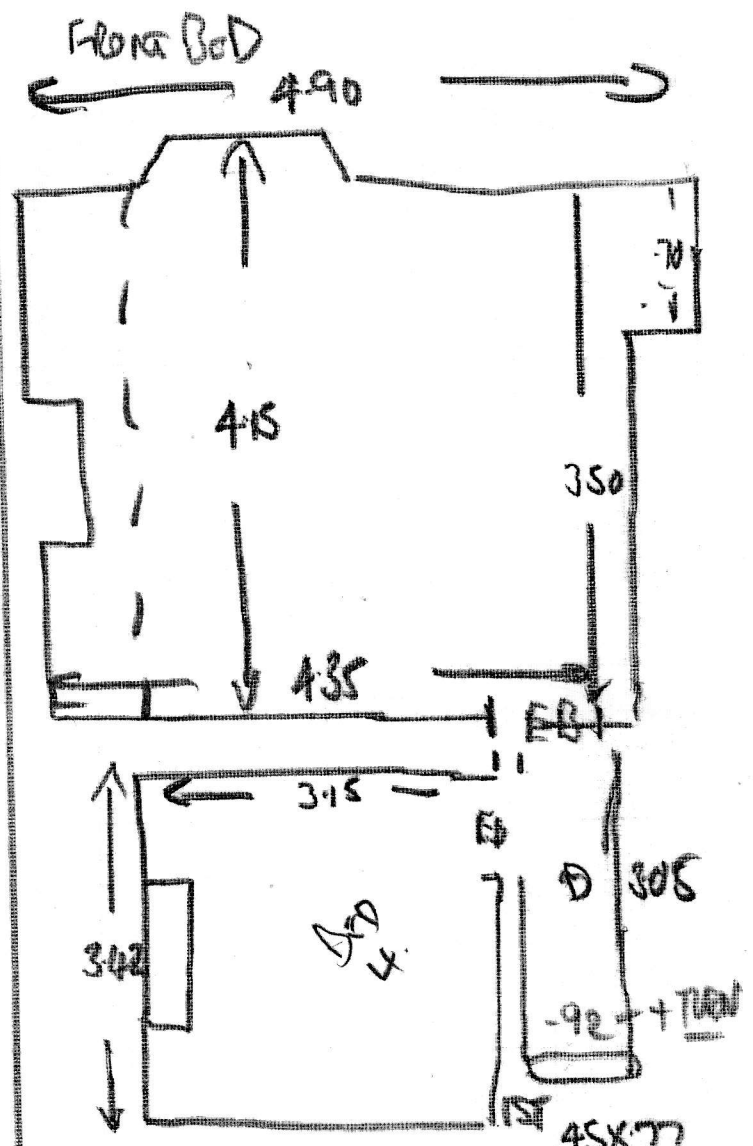

WINDUP 3RD PHASE FIT WED 21<sup>ST</sup> JUNE

OLD DAM

F 25651  
WINDUP  
3 BRANKSEA ST.  
LONDON SW661T  
07920-082714  
1 2

- ST ① - 45X72
- W1 - 60X85
- W2 - 70X105
- W3 - 75X70

WINDRUP 3RD PHASE FR WED 21ST JUNE

CUTS  
 5.45  
 6.70  
 5.00  
 3.15  
 4.25

F25651  
 Windrup  
 3 Brook Sea Street  
 London, SW6 6TT  
 07920 - 082794  
 2 - 2

24-55+4 9820