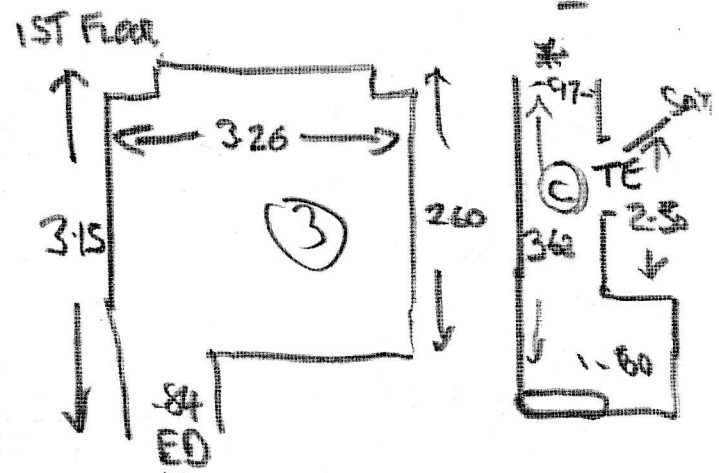

WINDUP 3RD PHASE FIT WED 21<sup>ST</sup> JUNE

OLD DAM

F 25651  
WINDUP  
3 BRANKSEA ST.  
LONDON SW661T  
07920-082714  
1 2

- ST ① - 45X72
- W1 - 60X85
- W2 - 70X105
- W3 - 75X70

WINDRUP 3RD PHASE FR WED 21ST JUNE

CUTS  
 5.45  
 6.70  
 5.00  
 3.15  
 4.25

F25651  
 Windrup  
 3 Brook Sea Street  
 London, SW6 6TT  
 07920 - 082794  
 2 - 2

24-55+4 9820