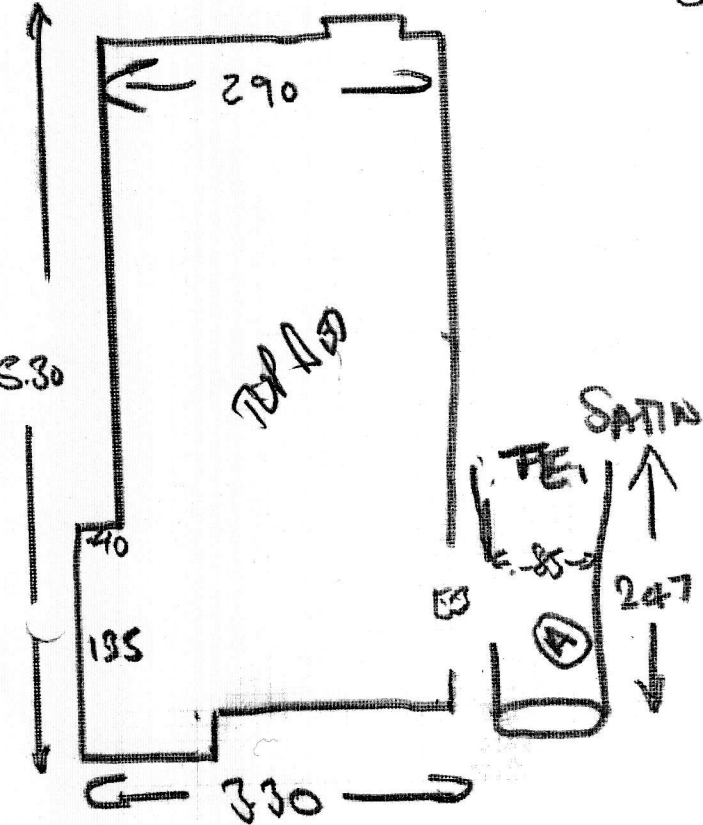

WINDUP 3RD PHASE FIT WED 21<sup>ST</sup> JUNE

OLD DAM

F 25651  
WINDUP  
3 BRANKSEA ST.  
LONDON SW661T  
07920-082714  
1 2

- ST ① - 45X72
- W1 - 60X85
- W2 - 70X105
- W3 - 75X70

WINDRUP 3RD PHASE FR WED 21ST JUNE

CUTS  
 5.45  
 6.70  
 5.00  
 3.15  
 4.25

F25651  
 Windrup  
 3 Brook Sea Street  
 London, SW6 6TT  
 07920 - 082794  
 2 - 2

24-55+4 9820