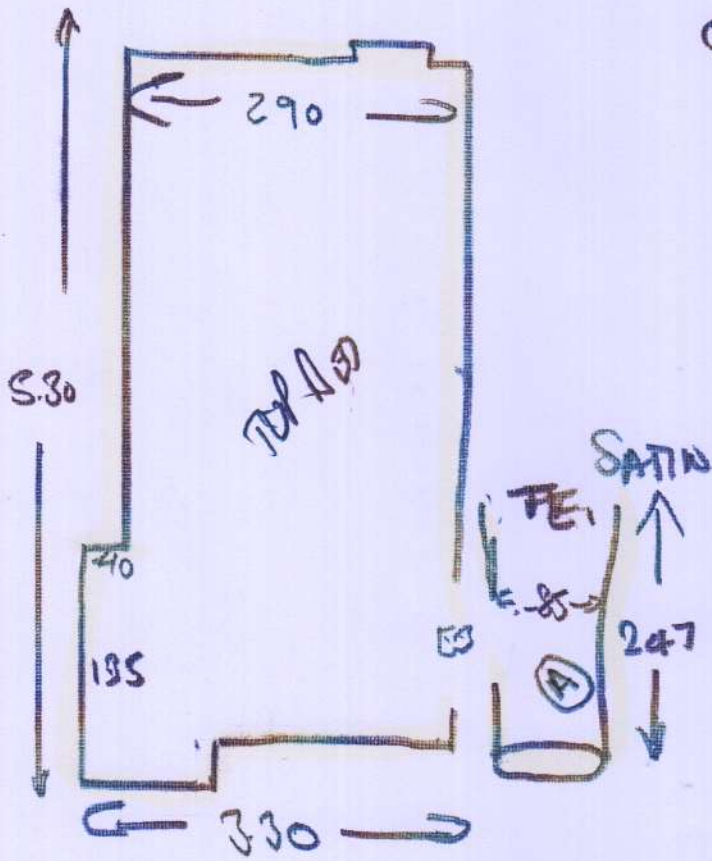

FIRST PHASE FIT

- CUTS
- 5.45
 - 6.70
 - 5.00
 - 3.15
 - 4.25

F25651
 Windrup
 3 Brank Sea Street
 London, SW6 6TT
 07920 - 082794
 2 2

24-55x4 9820

FLAT PHASE FIT.

OLD DRAW

F 25651
WINDUP
3 BRANKSEA ST.
LONDON SW66TT
07920-082714
2

ST ⑨ - 45x72

W1 - 60x85

W2 - 70x105

W3 - 75x70

1

1ST Floor