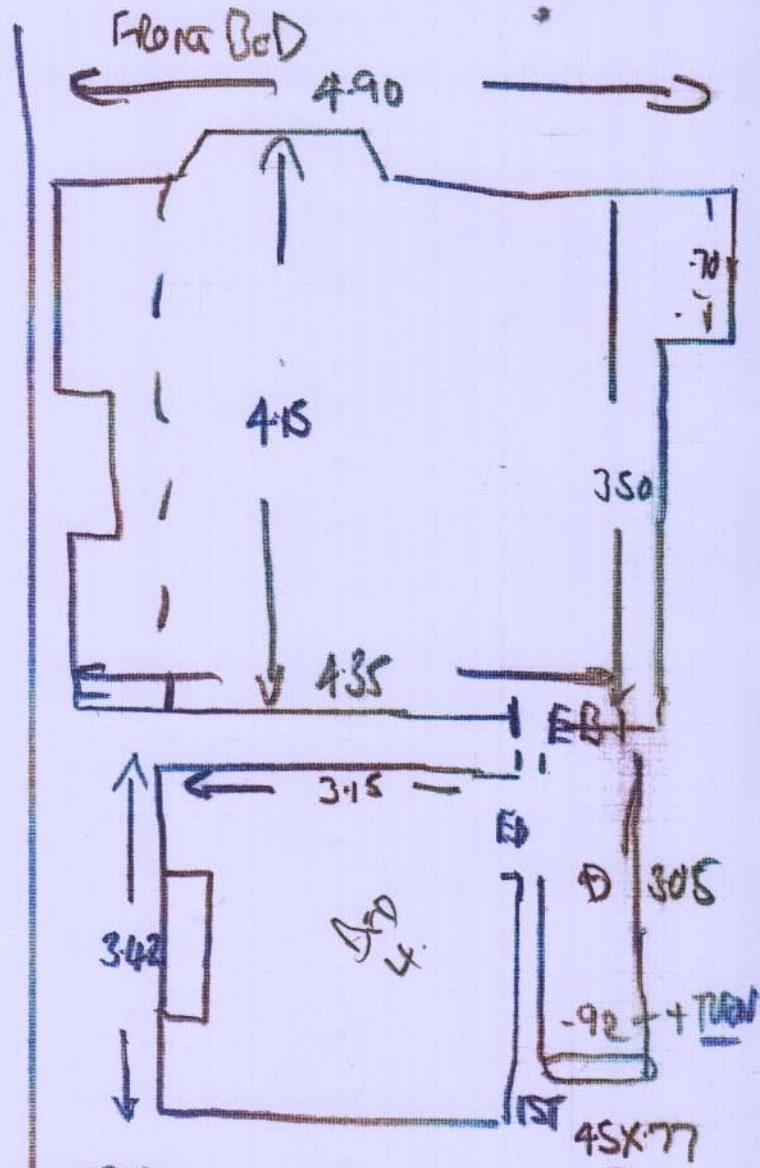

FIRST PHASE FIT

- CUTS
- 5.45
 - 6.70
 - 5.00
 - 3.15
 - 4.25

F25651
 Windrup
 3 Brank Sea Street
 London, SW6 6TT
 07920 - 082794
 2 2

24-55x4 9820

FLAT PHASE FIT.

OLD DRAW

F 25651
WINDUP
3 BRANKSEA ST.
LONDON SW66TT
07920-082714
2

ST ⑨ - 45x72

W1 - 60x85

W2 - 70x105

W3 - 75x70

1

1ST Floor