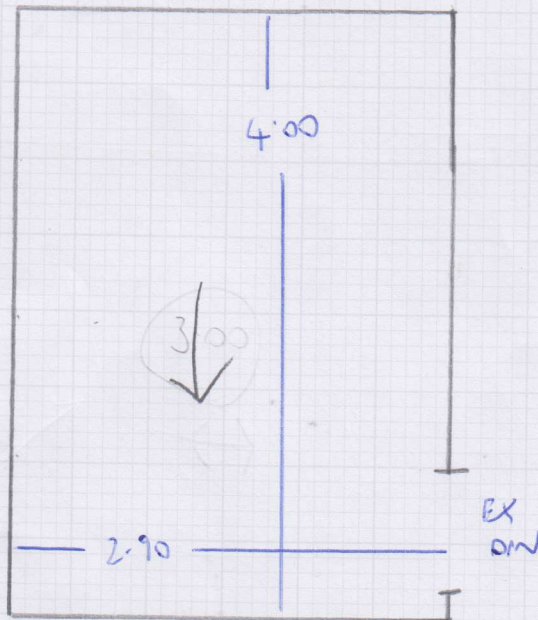

Job No: F25656  
Name: Templeton Blake  
Address: 28 Trevor  
Place, SW71LD  
Tel:  
Sheet: 1 of 3

Faux Silk  
FAU 016

Plan 4-10 x 4MTR  
Master 4-50 x 4MTR  
8-60 x 4MTR

BASEMENT

F25656  
 F25657B  
 TEMPLETON WAKE  
 28 TREVOR PLACE  
 LONDON SW71LD  
 07887 592034  
 2 OF 3

fitted F25374

SKIRT  
HERE

Fitted  
F25374

FAUX  
 SILK  
 FAU-016  
 4-40  
 X  
 SMTR

FIRST FLOOR Rest room  
OFFICE / STUDY

Job No: F25656

Name: TEMPLETON BLAKE

Address: 28 TREVOR AVENUE  
SW7 1LD

Tel:

Sheet: 3 of 3

3'00 - Stud  
 4'50 - window  
 -----  
 7'50 x 6'00 = 37.5m<sup>2</sup>

20m<sup>2</sup> etc