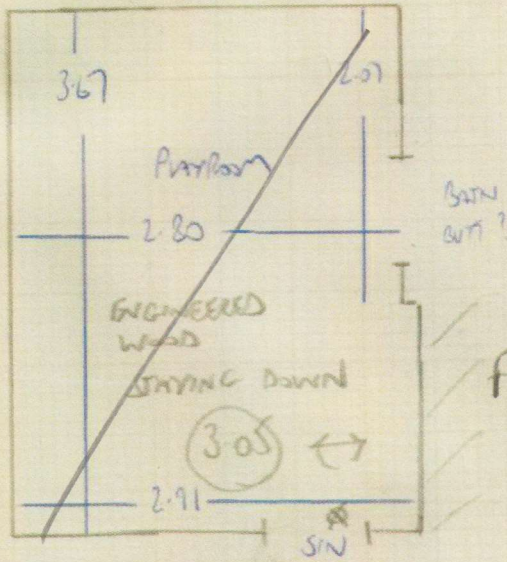

Job No: F25656  
Name: Templeton Blake  
Address: 28 Trevor  
Place, SW71LD  
Tel:  
Sheet: 1 of 3

Faux Silk  
FAU 016

Plan 4-10 x 4MTR  
Master 4-50 x 4MTR  
8-60 x 4MTR

BASEMENT

F25656  
 F25657B  
 TEMPLETON WAKE  
 28 TREVOR PLACE  
 LONDON SW71LD  
 07887 592034  
 2 OF 3

fitted F25374

SKIRT  
HERE

Fitted  
F25374

FAUX  
 SILK  
 FAU-016  
 4-40  
 X  
 SMTR

FIRST FLOOR Rest room  
OFFICE / STUDY

Job No: F25656

Name: TEMPLETON BLAKE

Address: 28 TREVOR AVENUE  
SW7 1LD

Tel:

Sheet: 3 of 3

3'00 - Stud  
 4'50 - window  
 -----  
 7'50 x 6'00 = 37.5m<sup>2</sup>

20m<sup>2</sup> etc