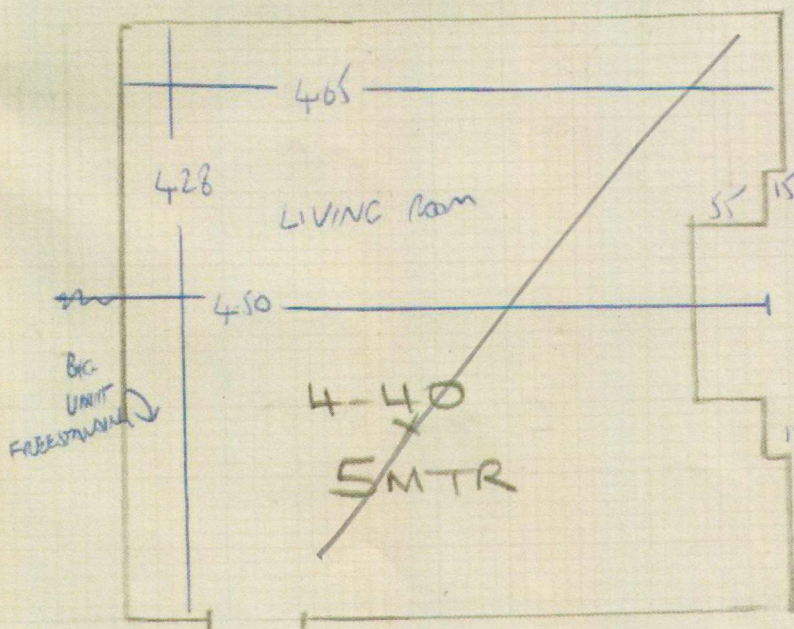

Job No: F25656  
Name: Templeton Blake  
Address: 28 Trevor  
Place, SW71LD  
Tel:  
Sheet: 1 of 3

Faux Silk  
FAU 016

Plan 4-10 x 4MTR  
Master 4-50 x 4MTR  
8-60 x 4MTR

BASEMENT

F25656  
 F25657B  
 TEMPLETON WAKE  
 28 TREVOR PLACE  
 LONDON SW71LD  
 07887 592034  
 2 OF 3

fitted F25374

SKIRT  
HERE

Fitted  
F25374

FAUX  
 SILK  
 FAU-016  
 4-40  
 X  
 SMTR

FIRST FLOOR Rest room  
OFFICE / STUDY

Job No: F25656

Name: TEMPLETON BLAKE

Address: 28 TREVOR AVENUE  
SW7 1LD

Tel:

Sheet: 3 of 3

3'00 - Stud  
 4'50 - window  
 -----  
 7'50 x 6'00 = 37.5m<sup>2</sup>

20m<sup>2</sup> etc