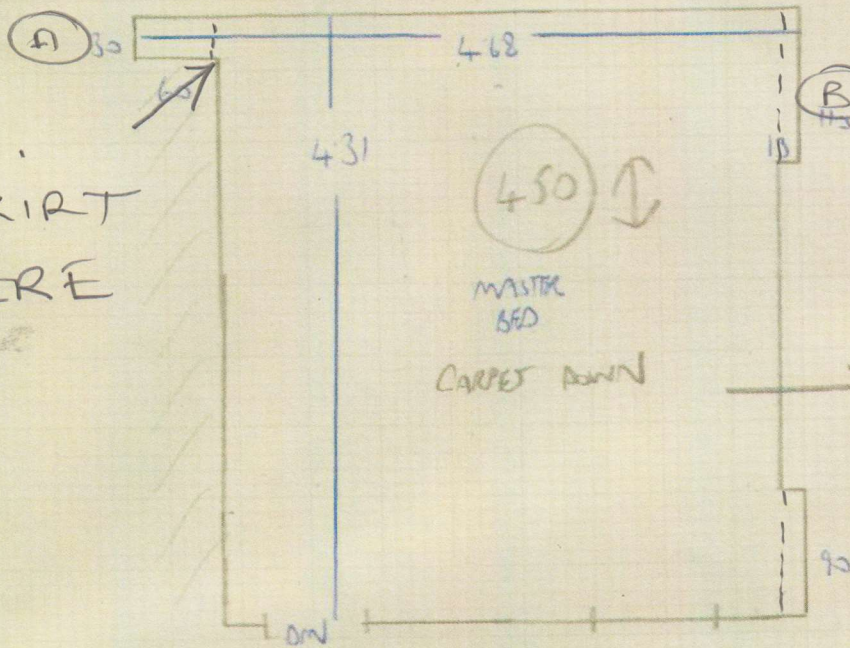

Job No: F25656  
Name: Templeton Blake  
Address: 28 Trevor  
Place, SW71LD  
Tel:  
Sheet: 1 of 3

Faux Silk  
FAU 016

Plan 4-10 x 4MTR  
Master 4-50 x 4MTR  
8-60 x 4MTR

BASEMENT

F25656  
 F25657B  
 TEMPLETON WAKE  
 28 TREVOR PLACE  
 LONDON SW71LD  
 07887 592034  
 2 OF 3

fitted F25374

SKIRT  
HERE

Fitted  
F25374

FAUX  
 SILK  
 FAU-016  
 4-40  
 X  
 SMTR

FIRST FLOOR Rest room  
OFFICE / STUDY

Job No: F25656

Name: TEMPLETON BLAKE

Address: 28 TREVOR AVENUE  
SW7 1LD

Tel:

Sheet: 3 of 3

3'00 - Stud  
 4'50 - window  
 -----  
 7'50 x 6'00 = 37.5m<sup>2</sup>

20m<sup>2</sup> etc