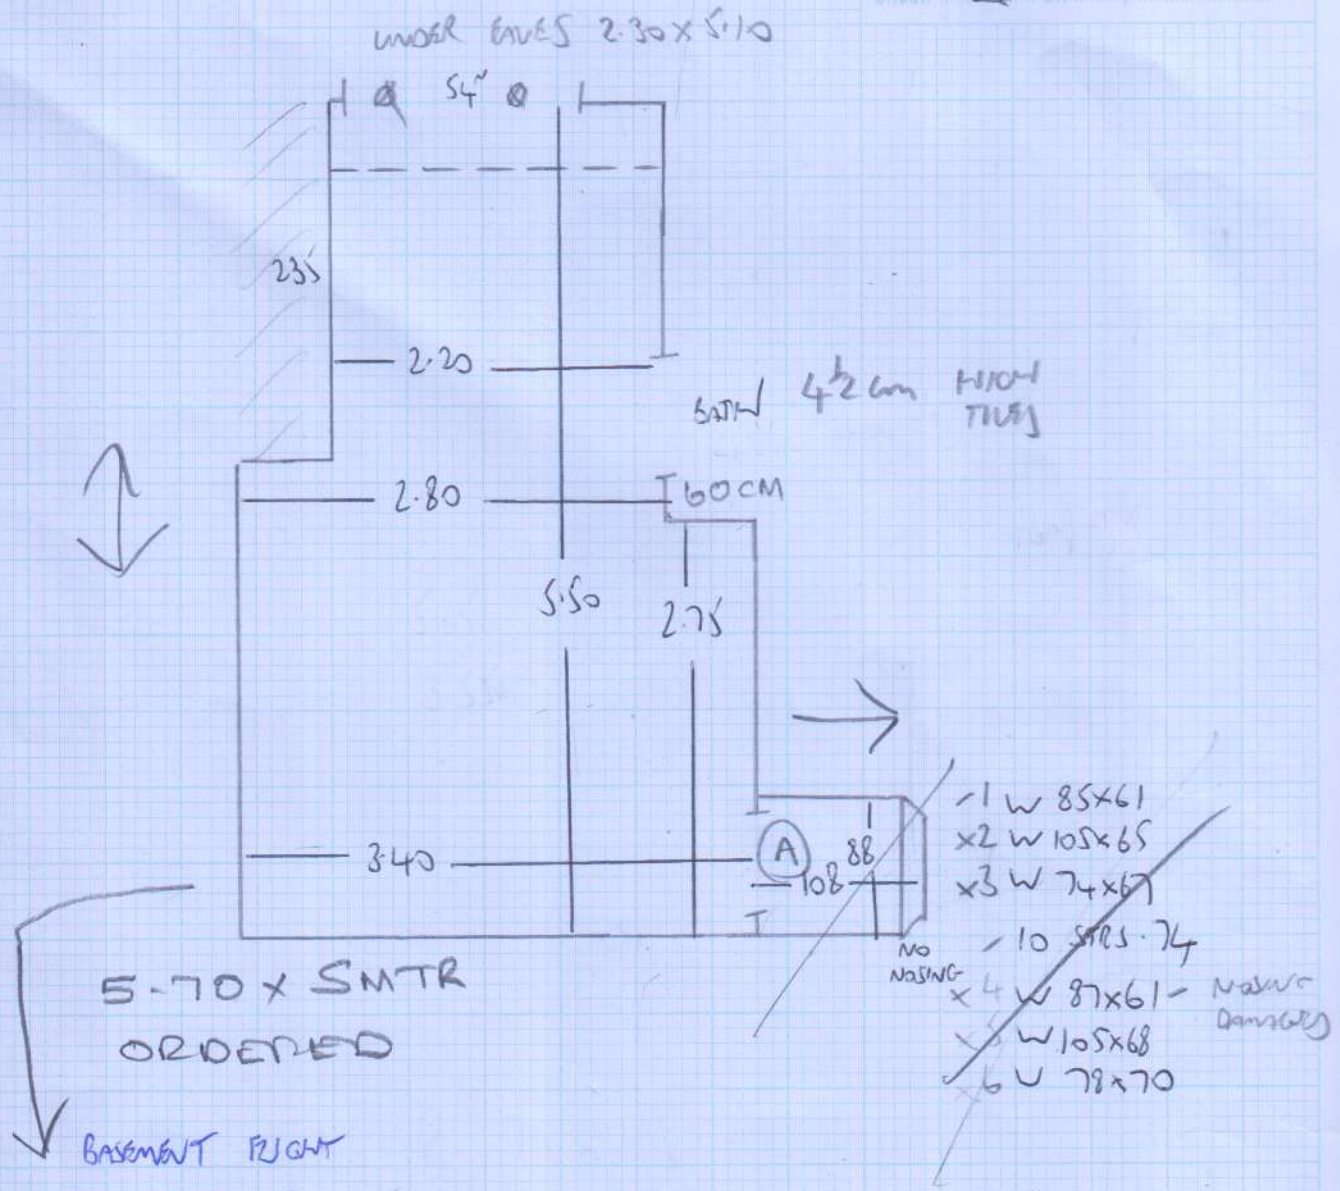

F25665
 COLLIE
 6 CLEVELAND COND
 SW13
 1 of 2

Chelsea Savannah Sherwood 5.70
 109

Smbr X 5.70

Job No: F25665

Name: COLLIE

Address: 6 CLEVELAND CANS
SW13

Tel:

Sheet: 2 of 4

LOFT ROOM

23 STAIRS HIB	-	172.50
TWP	-	24.00 ✓
17m ² UIL	-	135.15 ✓
LABOUR	-	175.00
12' SIE	-	20.40
		<u>525.00</u>