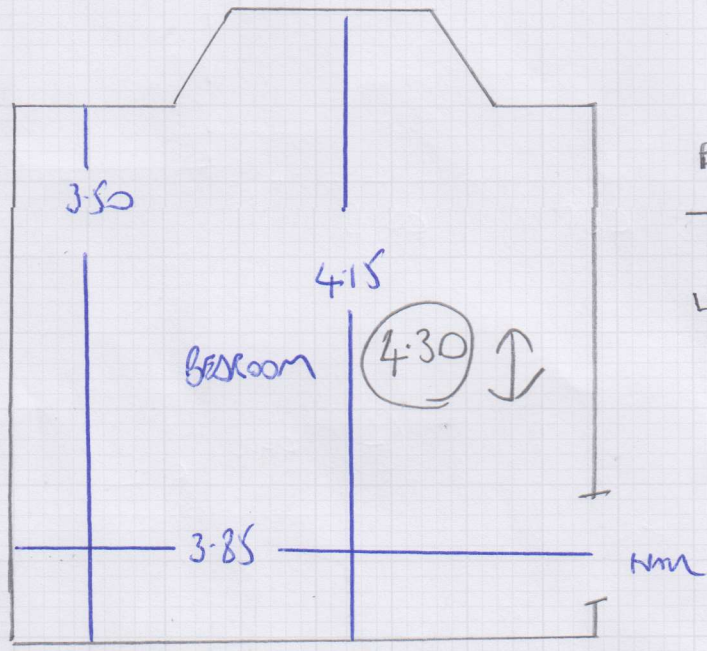

Job No: F2S666
Name: PIPKORNG
Address: 44 MOUNT VIEW ROAD
N44HX
Tel:
Sheet: 1 OF 1

GROUND FLOOR PLAN

BELLA DONNA
TOBACCO
4-30 x 4MTR

*MARTIN-MUST

TAKE UP OLD UNDERLAY IN 2ND BEDROOM
& RE-LAY NEW 10MM PU
THEN RE-FIT EXISTING CARPET.