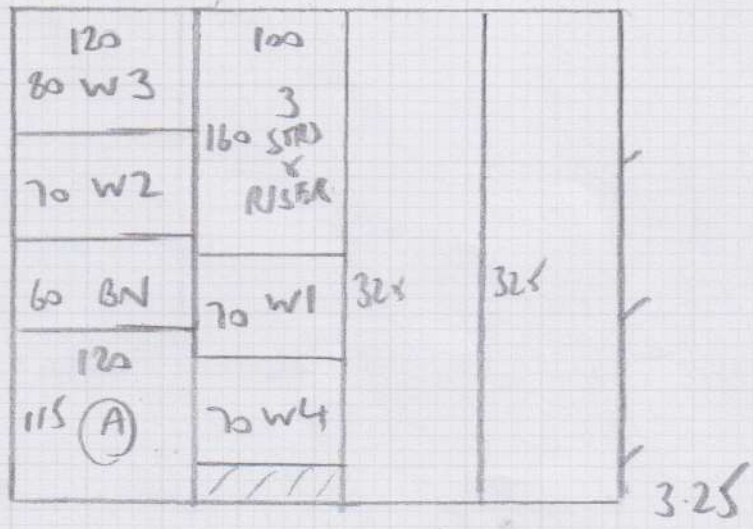

Job No: F25676
 Name: CAU
 Address: 28 DISBROWE ROAD
 WB 8QF
 Tel:
 Sheet: 1 of 2

Job No: F25676
 Name: CAU
 Address: 28 DISBOWE ROAD
 W6 8RF

Tel:
 Sheet: 2 of 2

TOP FLIGHT

- 1 W 80x54
- 2 W 98x58
- 3 W 98x70
- 4 W 69x54
- 7 STRS .69
- 8N 90x45

FIRST FLOOR TO GROUND FLOOR

RISER 76x15
 10 STRS .78

3 STRS .74 } TO BE WOOD?
 GROUND FLOOR