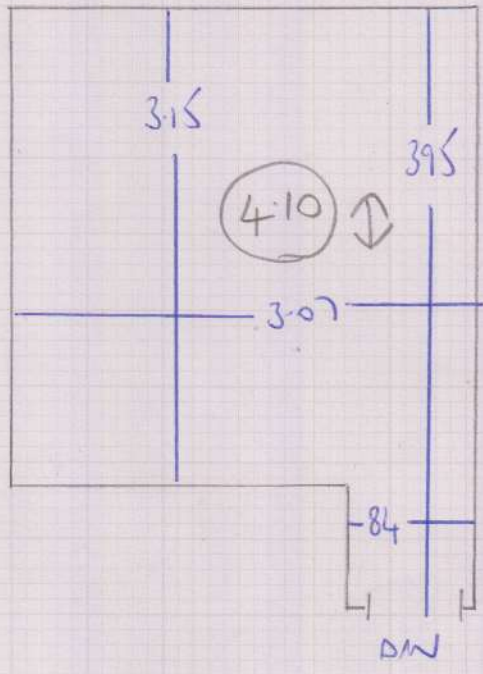

Job No: F25682
 Name: HARKNETT
 Address: 66 MEXFIELD ROAD
 SWIS 2RQ
 Tel:
 She: 1 of 1

Wool Iconic Boude
Kelly 1510

4.10 x 4.00m
 3.70 x 4.00m
= 31.20m²

4.10
 3.70

 7.80
 x 4.00
 = 31.2m²
 25m uil