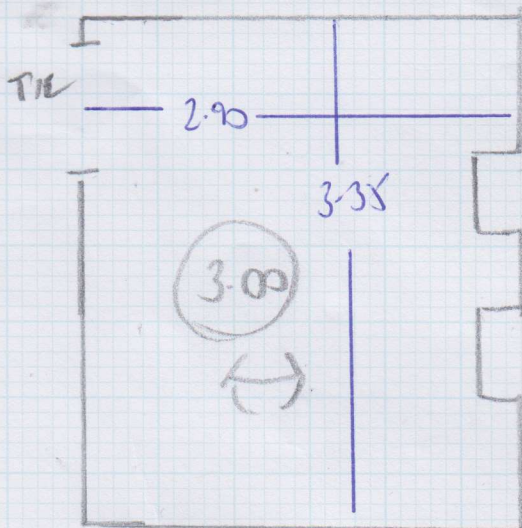

Job No: F25687
 Name: CAPUN
 Address: FAT 5
 66-68 MASJED RD WILY OUT
 Tel:
 Sheet: 1 of 1

SMARABO
 860
 2-SS x 4MTR

3.00
 2.55
 2.55 x 3.00
 7.65 m²