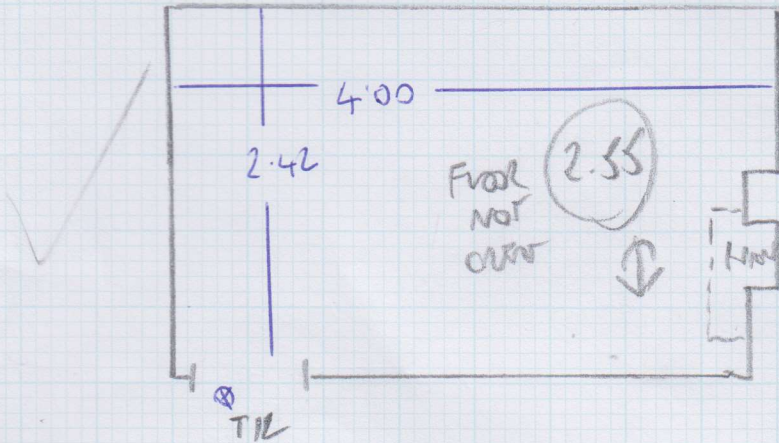

Job No: F25687
 Name: CAPUN
 Address: FAT 5
 66-68 MASJED RD WILY OUT
 Tel:
 Sheet: 1 of 1

SMARABO
 860
 2-SS x 4MTR

3.00
 2.55
 2.55 x 3.00
 7.65 m²