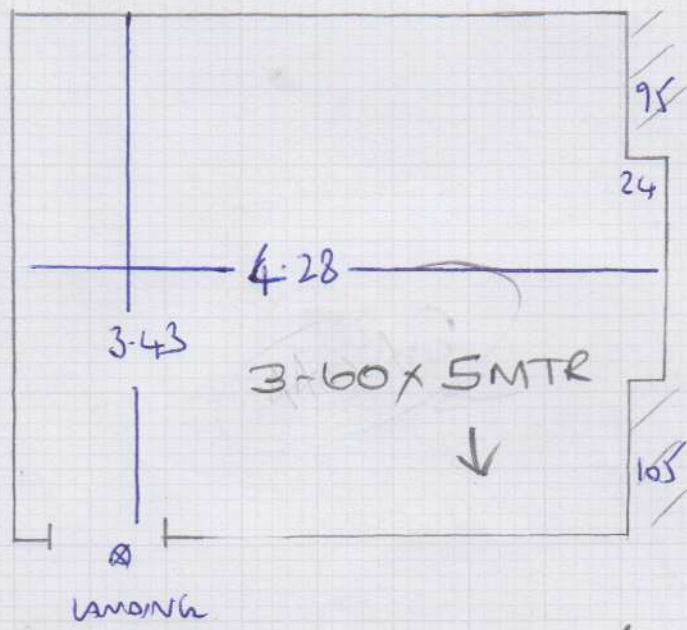

Job No: ~~15635~~ 25712

Name: DUSECQ

Address: 8 TASSO ROAD  
W6 8L2

Tel:

Sheet: 1 OF 1

FIRST Floor FRONT  
BEDROOM

3-60 x 5MTR

2-15 x 5MTR

1.05

1.99 x 0.4

Tuxton  
Coral Tiv 902  
CRYSTAL GREY

front bed 1.40 x 2.00  
Rear bed 2.75 x 4.00

cut down to  
2-75 x 3MTR (5M)  
(WASTE TO CHARLIE)