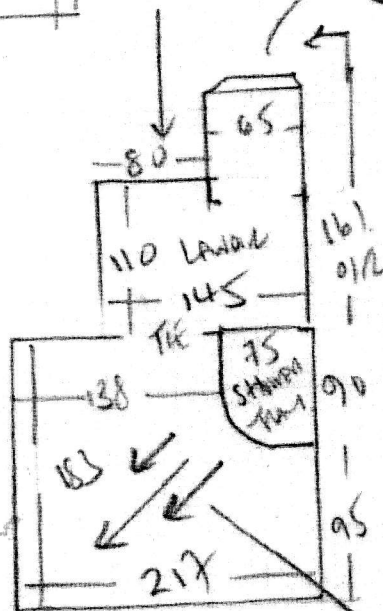

CUSTOMER TO BUY OWN
CUSTOM VINYL FOR
THIS AREA
FITTER TO CHANGE DIRECT?

F 25718
GIBS
13 ARWOOD RD
W6 OHX

of

W/BANDS NOT BUILT YET
KARNDEN INSIDE CUT'D

To 1st floor landing

w2 70 x 90

w1 58 x 72

67

45 x 63

FIT TO 1st floor landing
(TYPING!!)

Roy THIS
AREA LAND
KARNDEN KPA9 AS
AVONSILAY