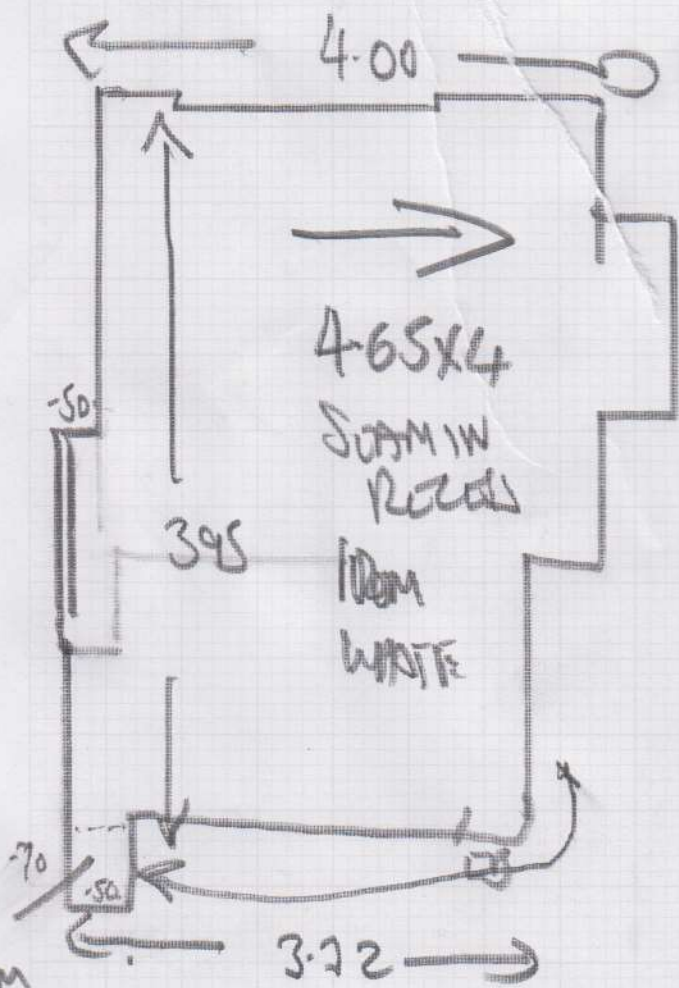

TOP Floor

Job No: F25737  
 Name: BARKER  
 Address: 26 SKELWITH RD  
 LONDON N6 9EX  
 Tel: 07168 731834  
 Sheet: 1 of 2

OLD DOWN  
 3x FURN  
 EMPTY BRICK

SEAM FROM WHITE

- 1/2 LAND 1.05 x .82
- ST ① -4.2 x .80
- 1/2 LAND 1.10 x .70
- ST ② -4.5 x .70

Job No: F 25737  
 Name: BARKER  
 Address: 26 SKELWATH RD  
 LONDON W6 4BS  
 Tel: 01768-731854  
 Sheet: 2 of 2

HEATHER MUST SUPPLY  
 SOLO  
 1.50 X 5  
 3.50 X 5  
 2.85 X 5  
 8.15 X 5

TOP Floor Bedroom  
 4.65 X 4  
 EXISTING REPAIRS  
 + BARS  
 SEAM IN TOP ROOM  
 ALL REPAIRS  
 FURNITURE TO MOVE