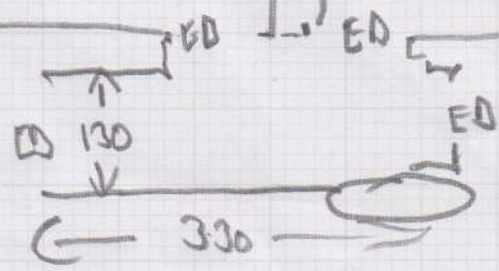

TOP Floor

Job No: F25737  
 Name: BARKER  
 Address: 26 SKELWITH RD  
 LONDON N6 9EX  
 Tel: 07168 731834  
 Sheet: 1 of 2

OLD DOWN  
 3x FURN  
 EMPTY BRICK

SEAM FROM WHITE

- 1/2 LAND 1.05 x .82
- ST ① -4.2 x .80
- 1/2 LAND 1.10 x .70
- ST ② -4.5 x .70

Job No: F 25737  
 Name: BARKER  
 Address: 26 SKELWATH RD  
 LONDON W6 4BS  
 Tel: 01768-731854  
 Sheet: 2 of 2

HEATHER MUST SUPPLY  
 SOLO  
 1.50 X 5  
 3.50 X 5  
 2.85 X 5  
 8.15 X 5

TOP Floor Bedroom  
 4.65 X 4  
 EXISTING REPAIRS  
 + BARS  
 SEAM IN TOP ROOM  
 ALL REPAIRS  
 FURNITURE TO MOVE