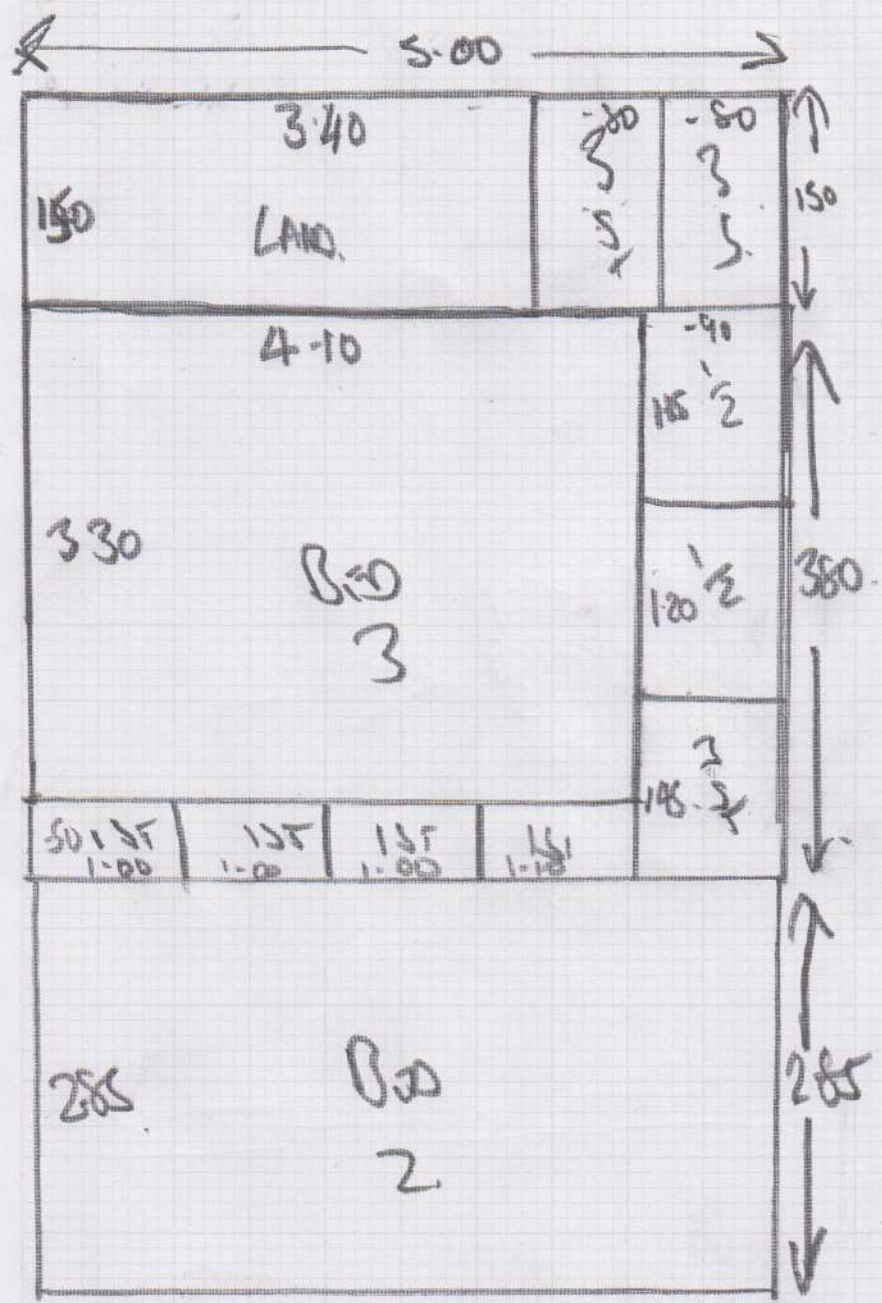

TOP Floor

Job No: F25737  
 Name: BARKER  
 Address: 26 SKELWITH RD  
 LONDON N6 9EX  
 Tel: 07168 731834  
 Sheet: 1 of 2

OLD DOWN  
 3x FURN  
 EMPTY BRICK

SEAM FROM WHITE

- 1/2 LAND 1.05 x .82
- ST ① -4.2 x .80
- 1/2 LAND 1.10 x .70
- ST ② -4.5 x .70

Job No: F 25737  
 Name: BARKER  
 Address: 26 SKELWATH RD  
 LONDON W6 4BS  
 Tel: 01768-731854  
 Sheet: 2 of 2

HEATHER MUST SUPPLY  
 SOLO  
 1.50 X 5  
 3.50 X 5  
 2.85 X 5  
 8.15 X 5

TOP Floor Bedroom  
 4.65 X 4  
 EXISTING REPAIRS  
 + BARS  
 SEAM IN TOP ROOM  
 ALL REPAIRS  
 FURNITURE TO MOVE