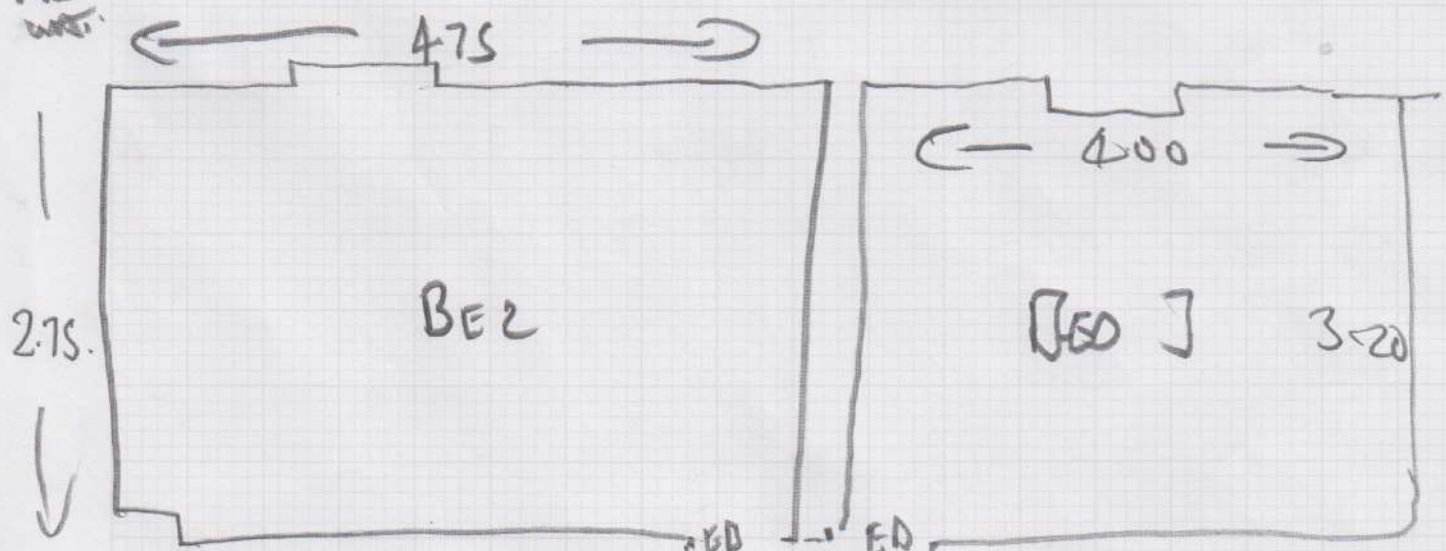

TOP Floor

Job No: F25737  
 Name: BARKER  
 Address: 26 SKELWITH RD  
 LONDON N6 9EX  
 Tel: 07168 731834  
 Sheet: 1 of 2

OLD DOWN  
 3x FURN  
 EMPTY BRICK

SEAM FROM WHITE

- 1/2 LAND 1.05 x .82
- ST ① -4.2 x .80
- 1/2 LAND 1.10 x .70
- ST ② -4.5 x .70

Job No: F 25737  
 Name: BARKER  
 Address: 26 SKELWATH RD  
 LONDON W6 4BS  
 Tel: 01768-731854  
 Sheet: 2 of 2

HEATHER MUST SUPPLY  
 SOLO  
 1.50 X 5  
 3.50 X 5  
 2.85 X 5  
 8.15 X 5

TOP Floor Bedroom  
 4.65 X 4  
 EXISTING REPAIRS  
 + BARS  
 SEAM IN TOP ROOM  
 ALL REPAIRS  
 FURNITURE TO MOVE