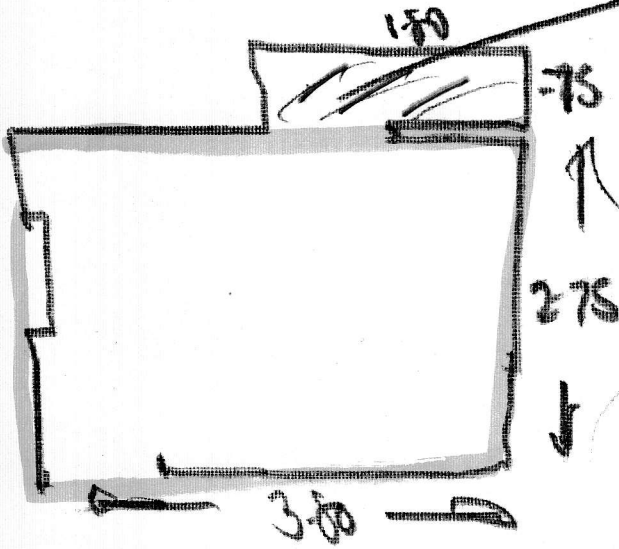

1ST PHASE FITTING

NOT DOWRY
CUPBOARD

F25740
DR GLOVER
77th PETER RD
LONDON - W6 9SU
07766-648440

1 1
101 Pulli 164 Poles
285 X 4

TOP LINDY

140 X 110 ✓

SF(3) - 45 X 80 → TURN

2 LINDY 120 X 160 ✓

S(12) - 45 X 60 → TURN

DINDY 50 X 95

NEW ENGLAND BURLINGTON

330 X 4

1-20 130 TOP LAND.	190 31 2 LINDY		1-10 6 DINDY
1-00 A 200S T	1-00 A S T	1-00 A S T	S T 270 200A 1 S

DRIFT AD.

NEW DINDY