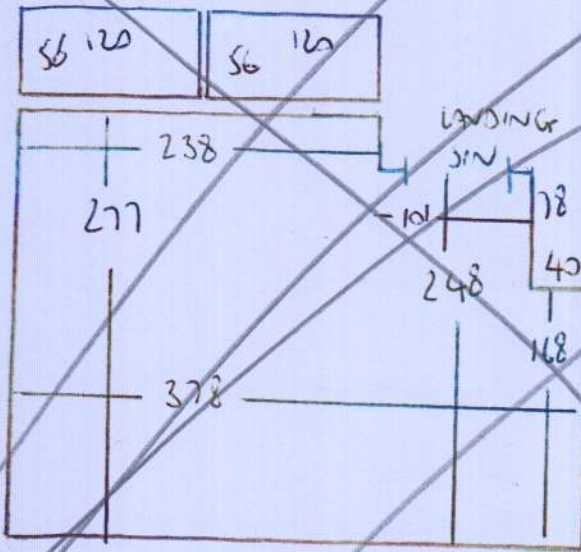

FIRST FLOOR

F25742

KHAN

15 KINGSMEERE RD

SW19 6PY

Lot 1
~~2013~~

~~W/20~~
 W/20
 350x4
 INC WALLS

Cotswold
 Draycott
 2.50x500

~~2.50x500~~