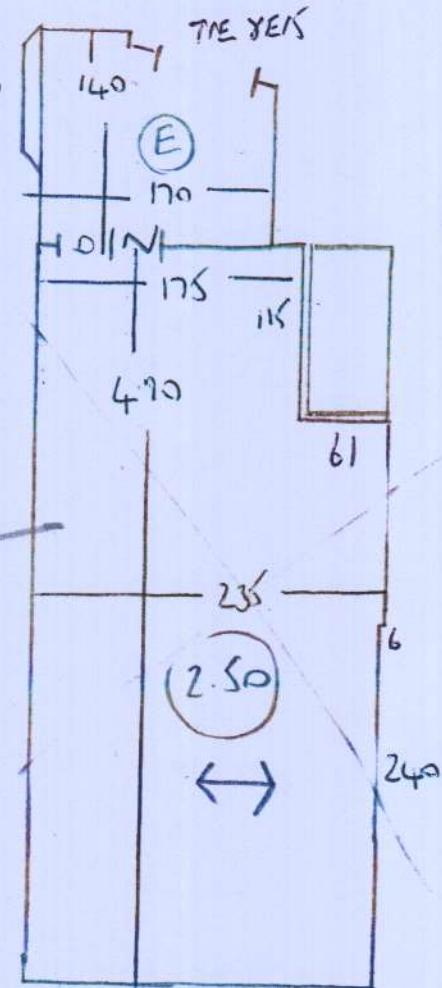

FIRST FLOOR

F25742

KHAN

15 KINGSMEERE RD

SW19 6PY

Lot 1
~~2013~~

~~W/20~~
 W/20
 350x4
 INC WALLS

Cotswold
 Draycott
 2.50x500

~~2.50x500~~