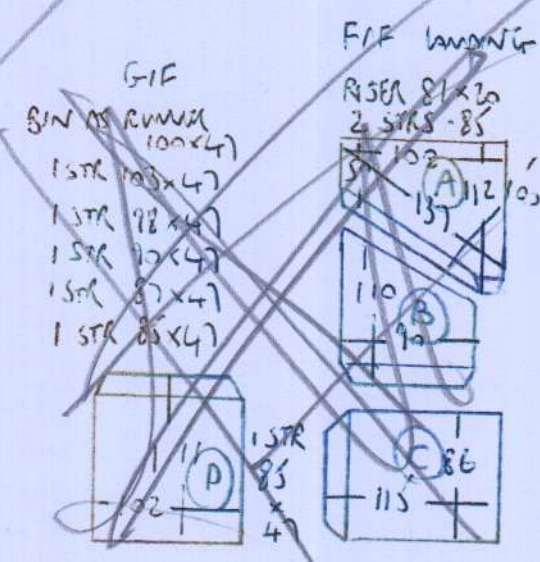

FIRST FLOOR

F25742

KHAN

15 KINGSMEERE RD

SW19 6PY

Lot 1
~~2013~~

~~W/20~~
 W/20
 350x4
 INC WALLS

Cotswold
 Draycott
 2.50x500

~~2.50x500~~