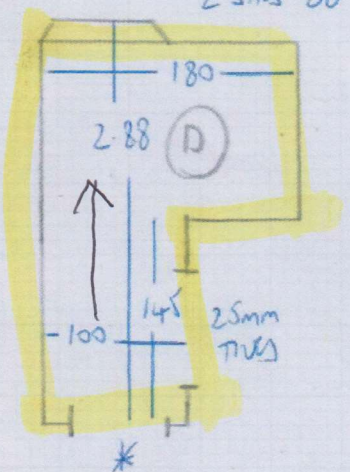

FIRST FLOOR

F25731 F25752
 STUDIO KR LONDON
 12 BRADBOWNE ST
 SW6 3TE

3 4

DOWN
 RUNNER
 G/F
 6N 100x45
 12 STRS 87
 2 STRS 88

3-60 x 4MTR