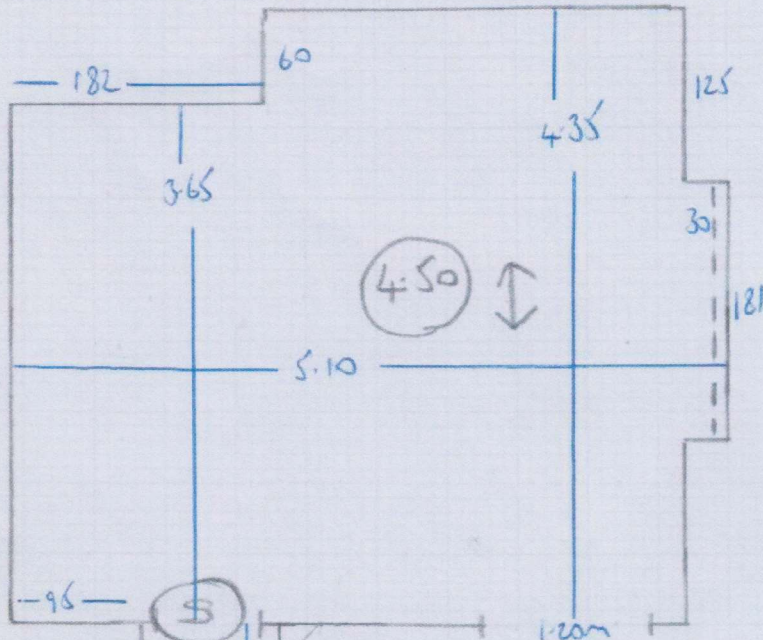

FIRST FLOOR

F25731 F25752
 STUDIO KR LONDON
 12 BRADBOWNE ST
 SW6 3TE

3 4

DOWN
 RUNNER
 G/F
 6N 100x45
 12 STRS 87
 2 STRS 88

3-60 x 4MTR