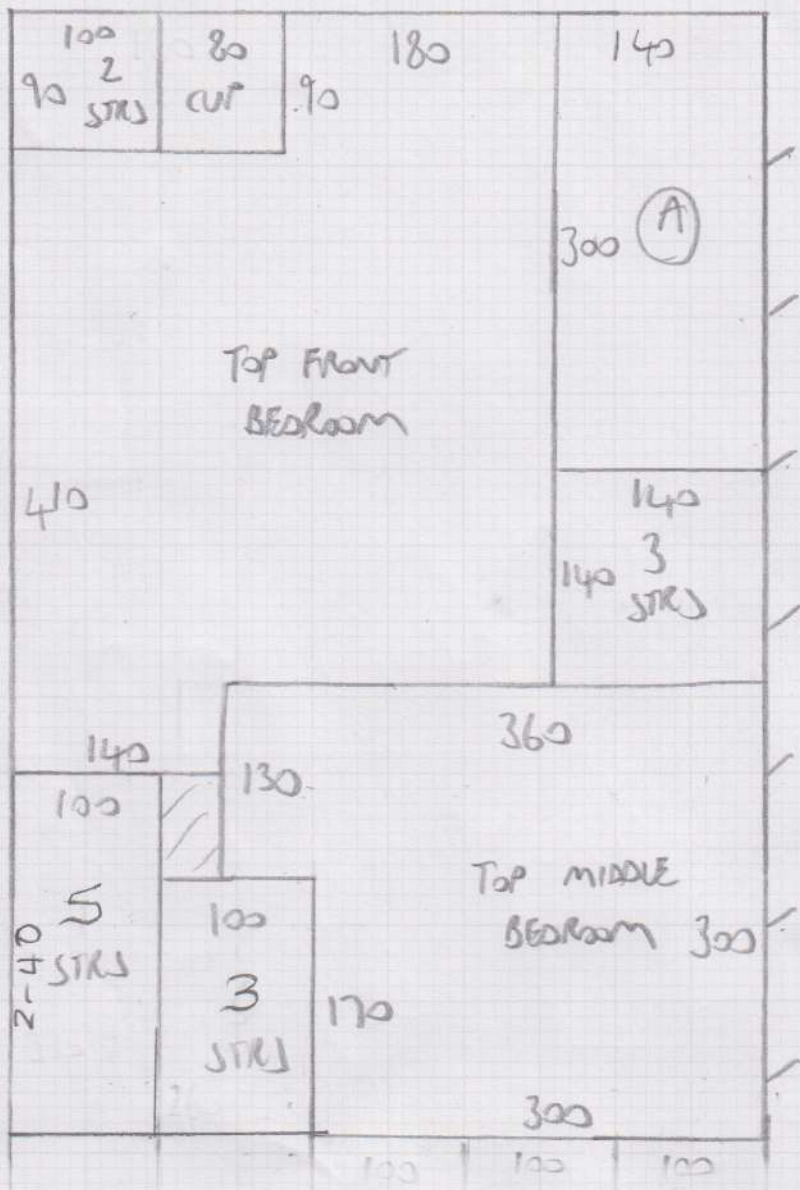

Job No: F25752
 Name: STUDIO KR LONDON
 Address: 12 BRADBURY ST
 SW6 3TE
 Tel:
 Sheet: 1 of 4

WESTEND VELVET PEBBLE

- 7-40 Plan
- 9-80 Plan
- 4-50 Bedroom

(21-70 x SMTR)

TOP FLOOR

Job No: F25751 F25752

Name: STUDIO KR LONDON
~~JO COLVEN ARCHITECTS~~

Address: 12 BRADBOURNE ST
SW6 3TE

Tel:

Sheet: 4 of 4

- 3 w 76x68
- 2 w 115x77
- 1 w 93x66
- 3 STPS 75
- 9 STPS 75