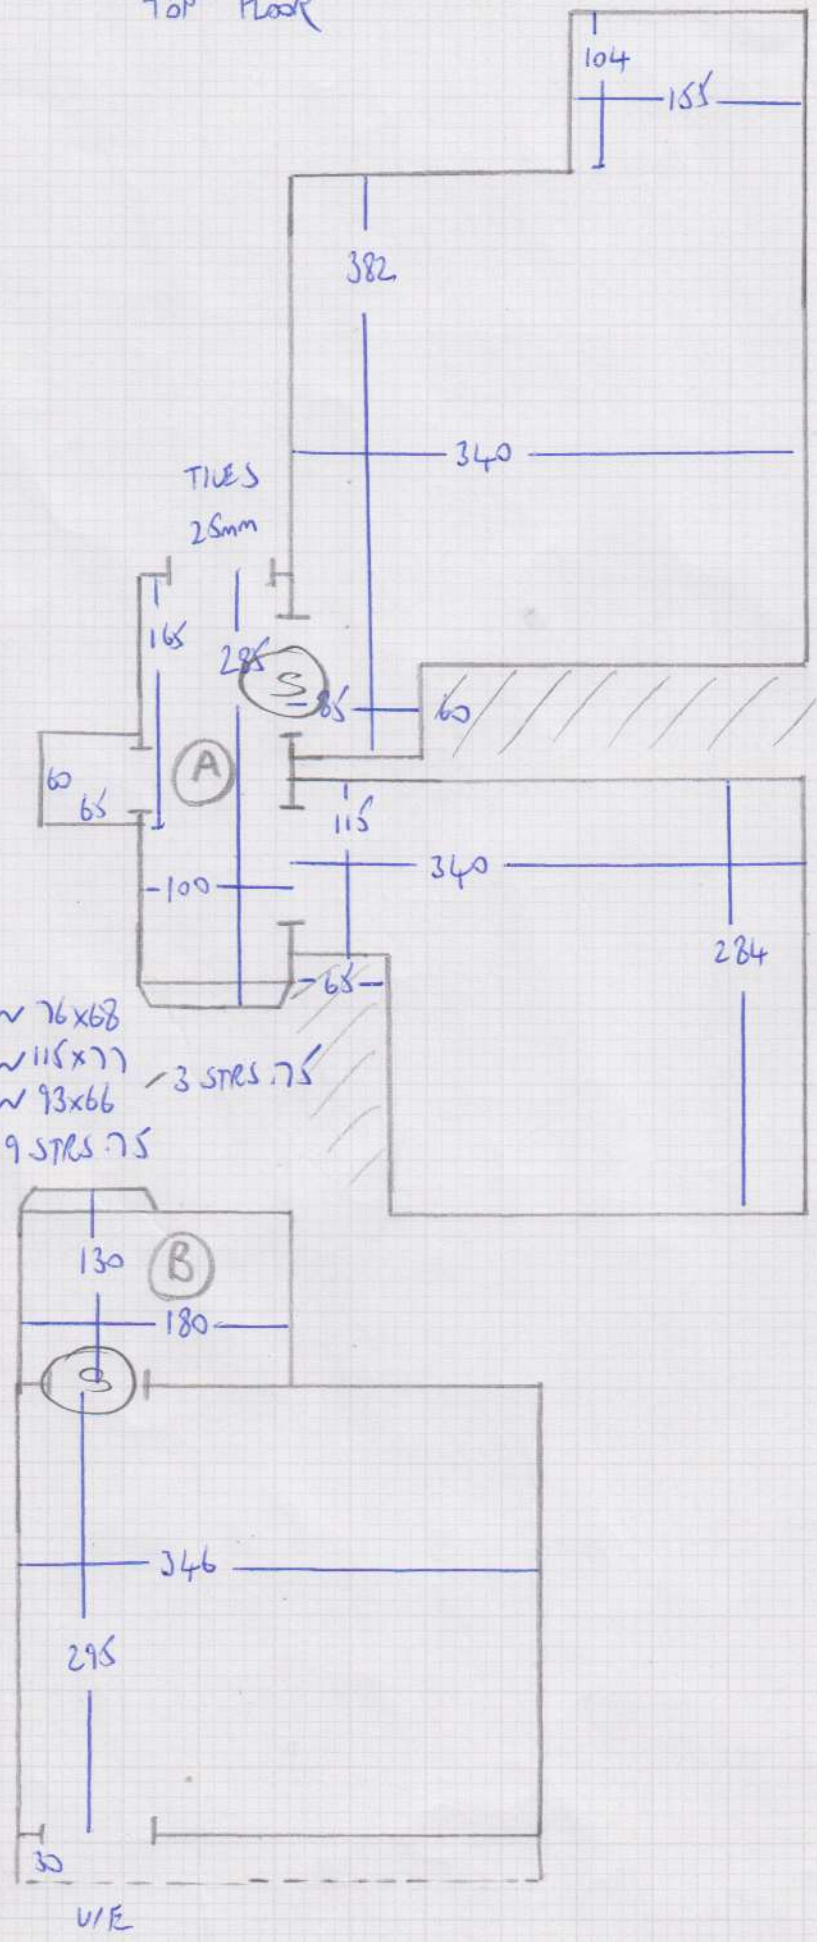

Job No: F25752
 Name: STUDIO KR LONDON
 Address: 12 BRADBURY ST
 SW6 3TE
 Tel:
 Sheet: 1 of 4

WESTEND VELVET PEBBLE

- 7-40 Plan
- 9-80 Plan
- 4-50 Bedroom

(21-70 x SMTR)

TOP FLOOR

Job No: F25751 F25752

Name: STUDIO KR LONDON
~~JO COLVEN ARCHITECTS~~

Address: 12 BRADBOURNE ST
SW6 3TE

Tel:

Sheet: 4 of 4

- 3 w 76x68
- 2 w 115x77
- 1 w 93x66
- 3 STPS 75
- 9 STPS 75