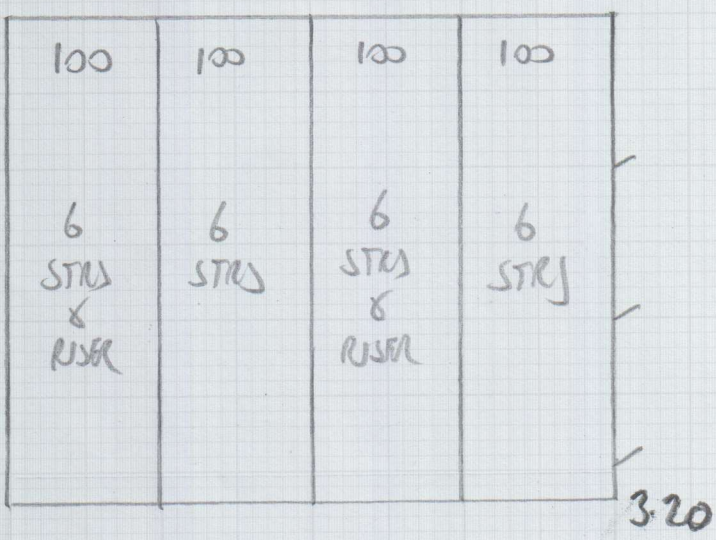

UPPER FLIGHT

RISER 81x18
12 STRS . 81

LOWER FLIGHT

RISER 80x18
12 STRS 80

Job No: F25753
Name: LAMBERT
Address: 51 WALTHAM GREEN COURT
SW6 2DQ
Tel:
Sheet: 1 of 1

Portlouis
320 x 400

12.80m²