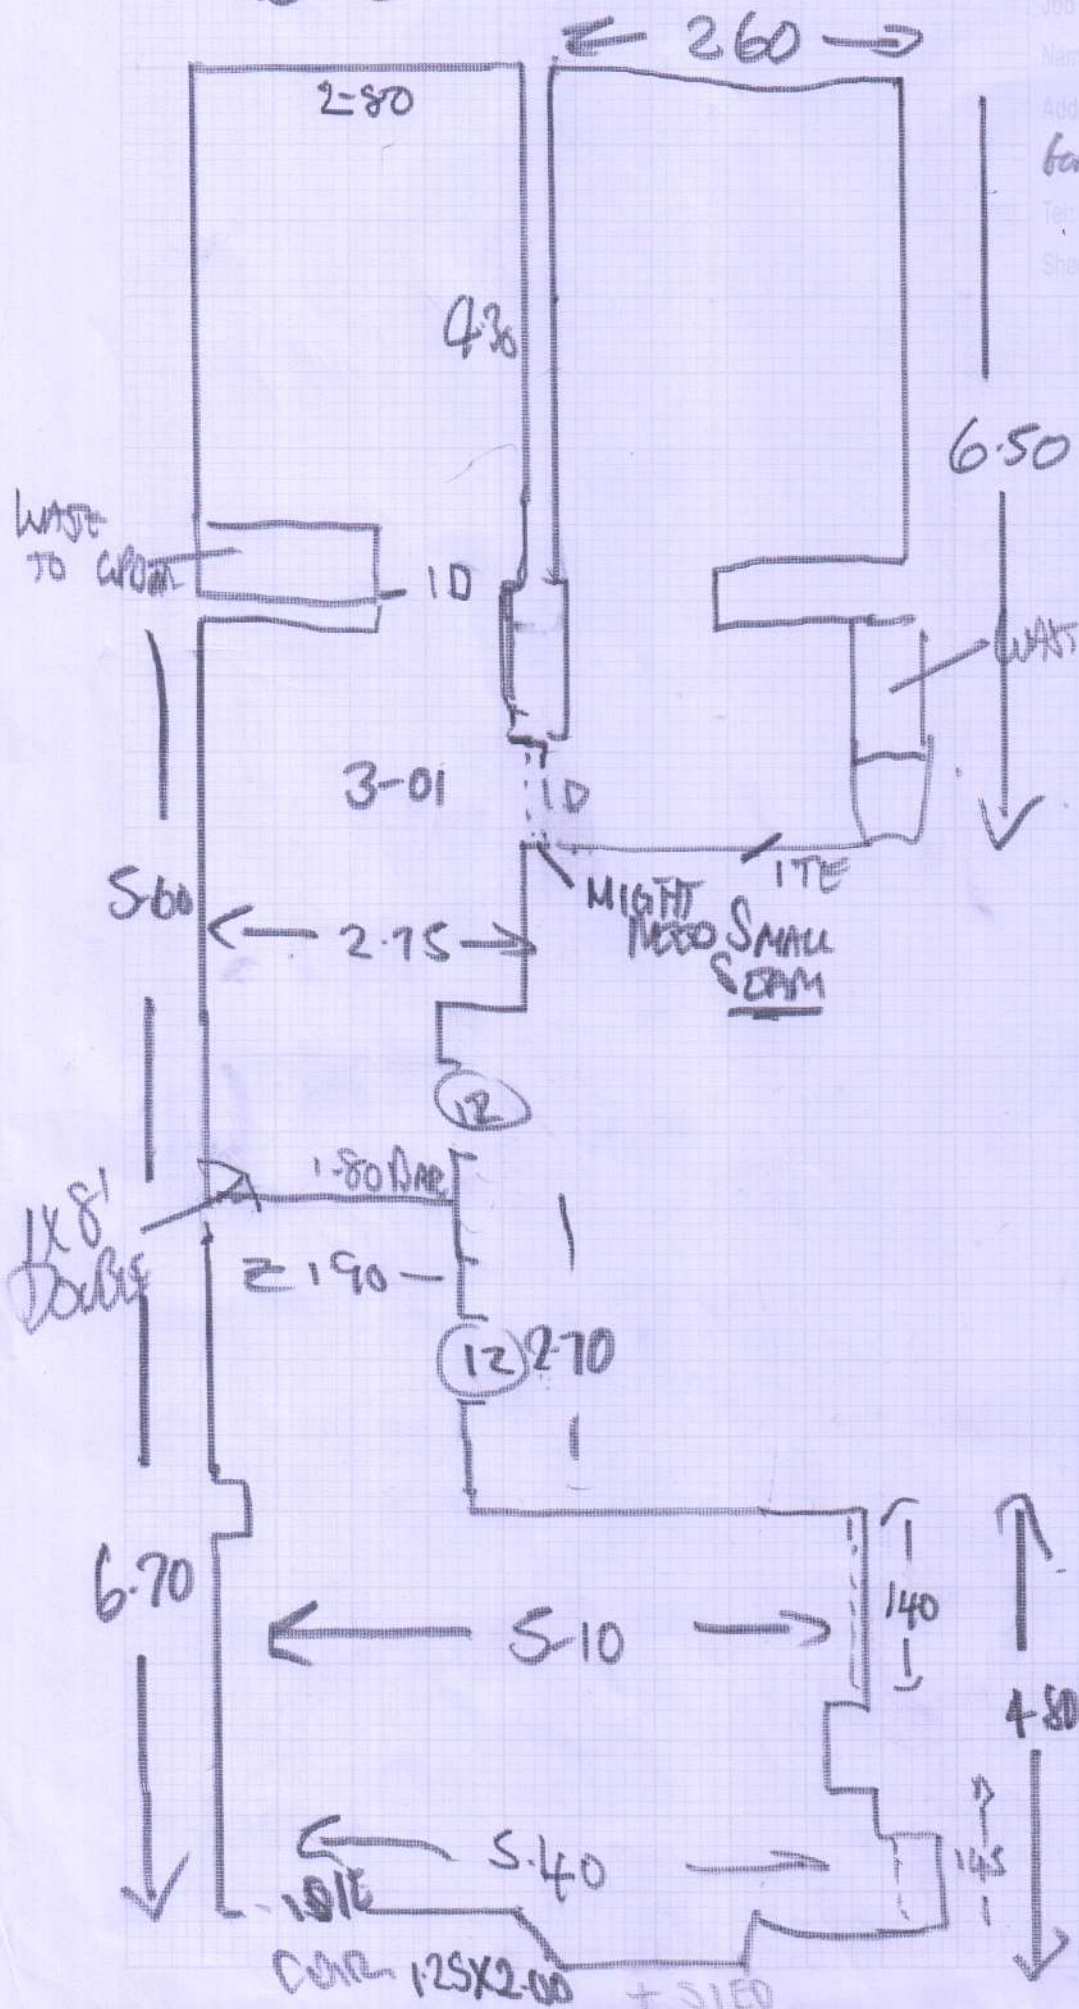

Job No: F25754
 Name: TILLS
 Address: 66 Harwood Road
 Garden Flat, London, SW64P
 Tel: 07769-904646
 Sheet: 1 of 2

OPEN SPACES
 OVERSTOWN
 6011 711431

Lounge
 Bed 2 9.45 x 5 47.25

Bed 1 6.65 x 3 19.95

INNER
 HALL 5.75 x 3 17.25

5 D Power
 3 TE Power
 SCAM 4M

COIR 1.25 x 2
 1 x 4' SIE

Boo. 2

Job No: F25754
 Name: 66 Tills
 Address: 66 Harwood Road
 Garden Flat SW6 4PZ
 Tel: 07769-904646
 Sheet: 2 of 2

QUINSTON
 CRAL 11/14/21
 WAIT TO COP BOB
 S.D (6'x6')
 3xT/E
 SEAM
 3M
 CORR
 1.25X2
 1x4'SOE

750

CORR 1.25X2.00 + 5150