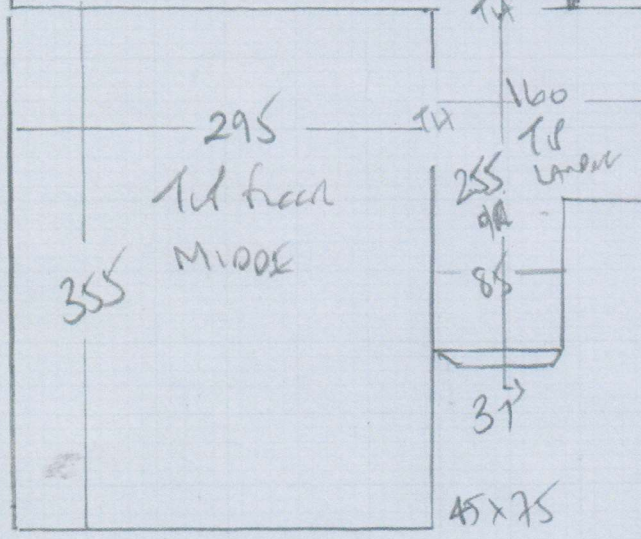

520

25760  
Flock  
37 SIMSON ST  
SWILL HW

1 of 3

BALANCE

COTWOLD

COAL BROCKHURST  
OR

NEARBY LINE 12/02

690

Row 1 520 x 400  
Row 2 690 x 400  
Tul front 375 x 400  
W front 385 x 400  
1970 x 400

7880m<sup>2</sup>

F25760  
 Floor  
 37 Simpson  
 SW 14HW  
 2 of 3

To Mt Room  
 X  
 97  
 45 x 80

F25760  
 Hook  
 37 Simons St  
 SW 14 HW  
 3 of 3

1st floor STAND  
 REFERENCE ONLY  
 Ruler 18 x 71  
 ↓ 91  
 45 x 78  
 B/N 45 x 90  
 TO G/F  
 HALL  
 NOT  
 INCLUDED  
 IN QUOTE