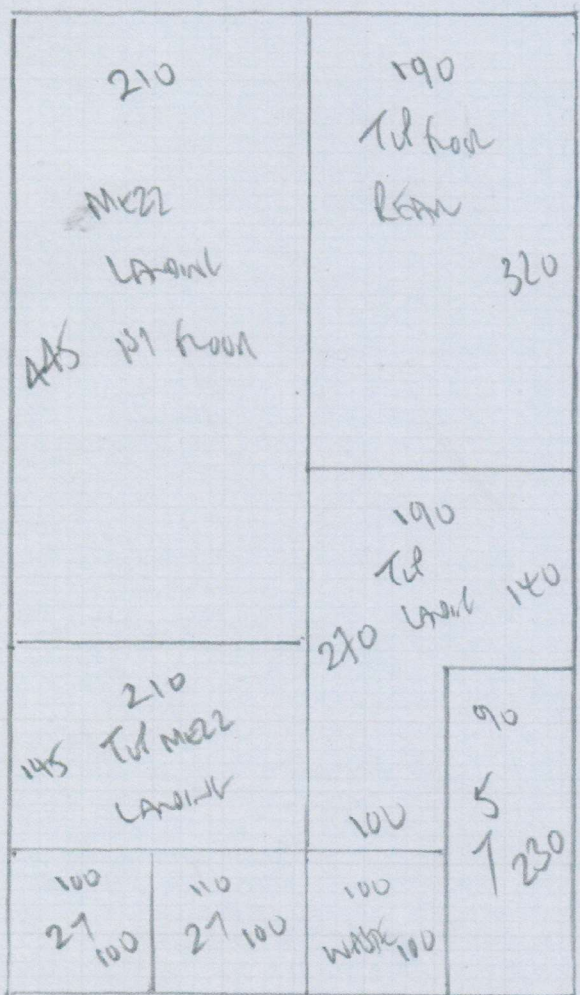

520

25760  
Flock  
37 SIMSON ST  
SWILL HW

1 of 3

BALANCE

COTWOLD

COAL BROCKHURST  
OR

NEARBY LINE 12/02

690

Row 1 520 x 400  
Row 2 690 x 400  
Tul front 375 x 400  
W front 385 x 400  
1970 x 400

7880m<sup>2</sup>

F25760  
 Floor  
 37 Simpson  
 SW 14HW  
 2 of 3

To Mt Room  
 X  
 97  
 45 x 80

F25760  
 Hook  
 37 Simons St  
 SW 14 HW  
 3 of 3

1st floor STAND  
 REFERENCE ONLY  
 Ruler 18 x 71  
 ↓ 91  
 45 x 78  
 B/N 45 x 90  
 TO G/F  
 HALL  
 NOT  
 INCLUDED  
 IN QUOTE