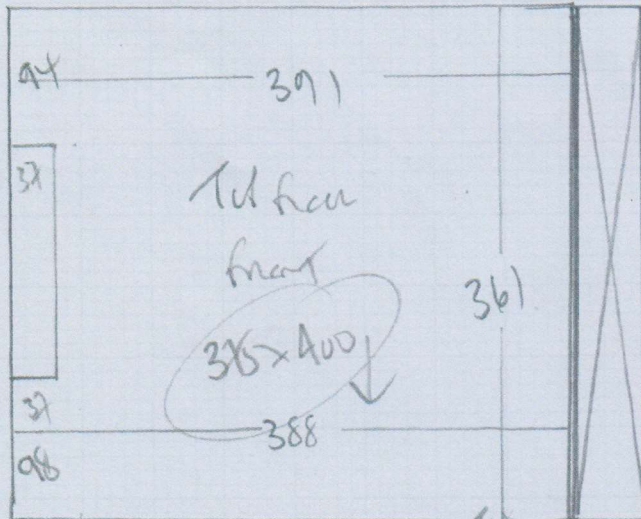

520

25760  
Flock  
37 SIMSON ST  
SWILL HW

1 of 3

BALANCE

COTWOLD

COAL BROCKHURST  
OR

NEARBY LINE 12/02

690

Row 1 520 x 400  
Row 2 690 x 400  
Tul front 375 x 400  
W front 385 x 400  
1970 x 400

7880m<sup>2</sup>

F25760  
 Floor  
 37 Simpson  
 SW 14HW  
 2 of 3

To Mt Room  
 X  
 97  
 45 x 80

F25760  
 Hook  
 37 Simons St  
 SW 14 HW  
 3 of 3

1st floor STAND  
 REFERENCE ONLY  
 Ruler 18 x 71  
 ↓ 91  
 45 x 78  
 B/N 45 x 90  
 TO G/F  
 HALL  
 NOT  
 INCLUDED  
 IN QUOTE