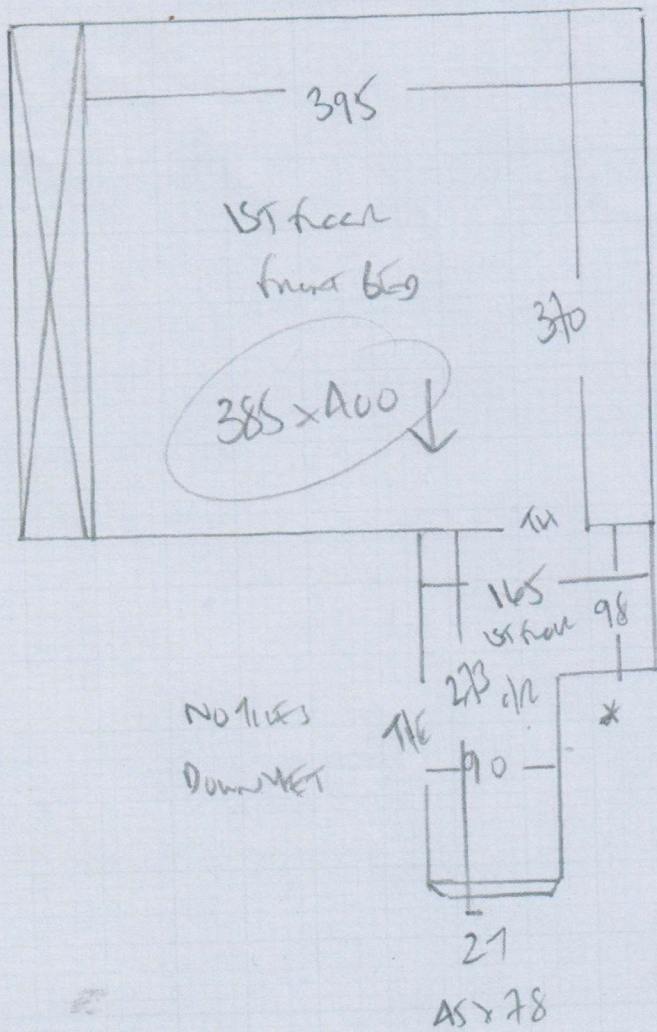

Row 1 520 x 400  
Row 2 690 x 400  
Tul front 375 x 400  
W front 385 x 400  
1970 x 400

7880m<sup>2</sup>

F25760  
 Floor  
 37 Simpson  
 SW 14HW  
 2 of 3

To Mt Room  
 X  
 97  
 45 x 80

F25760  
 Hook  
 37 Simons St  
 SW 14 HW  
 3 of 3

1st floor STAND  
 REFERENCE ONLY  
 Ruler 18 x 71  
 ↓ 91  
 45 x 78  
 B/N 45 x 90  
 TO G/F  
 HALL  
 NOT  
 INCLUDED  
 IN QUOTE