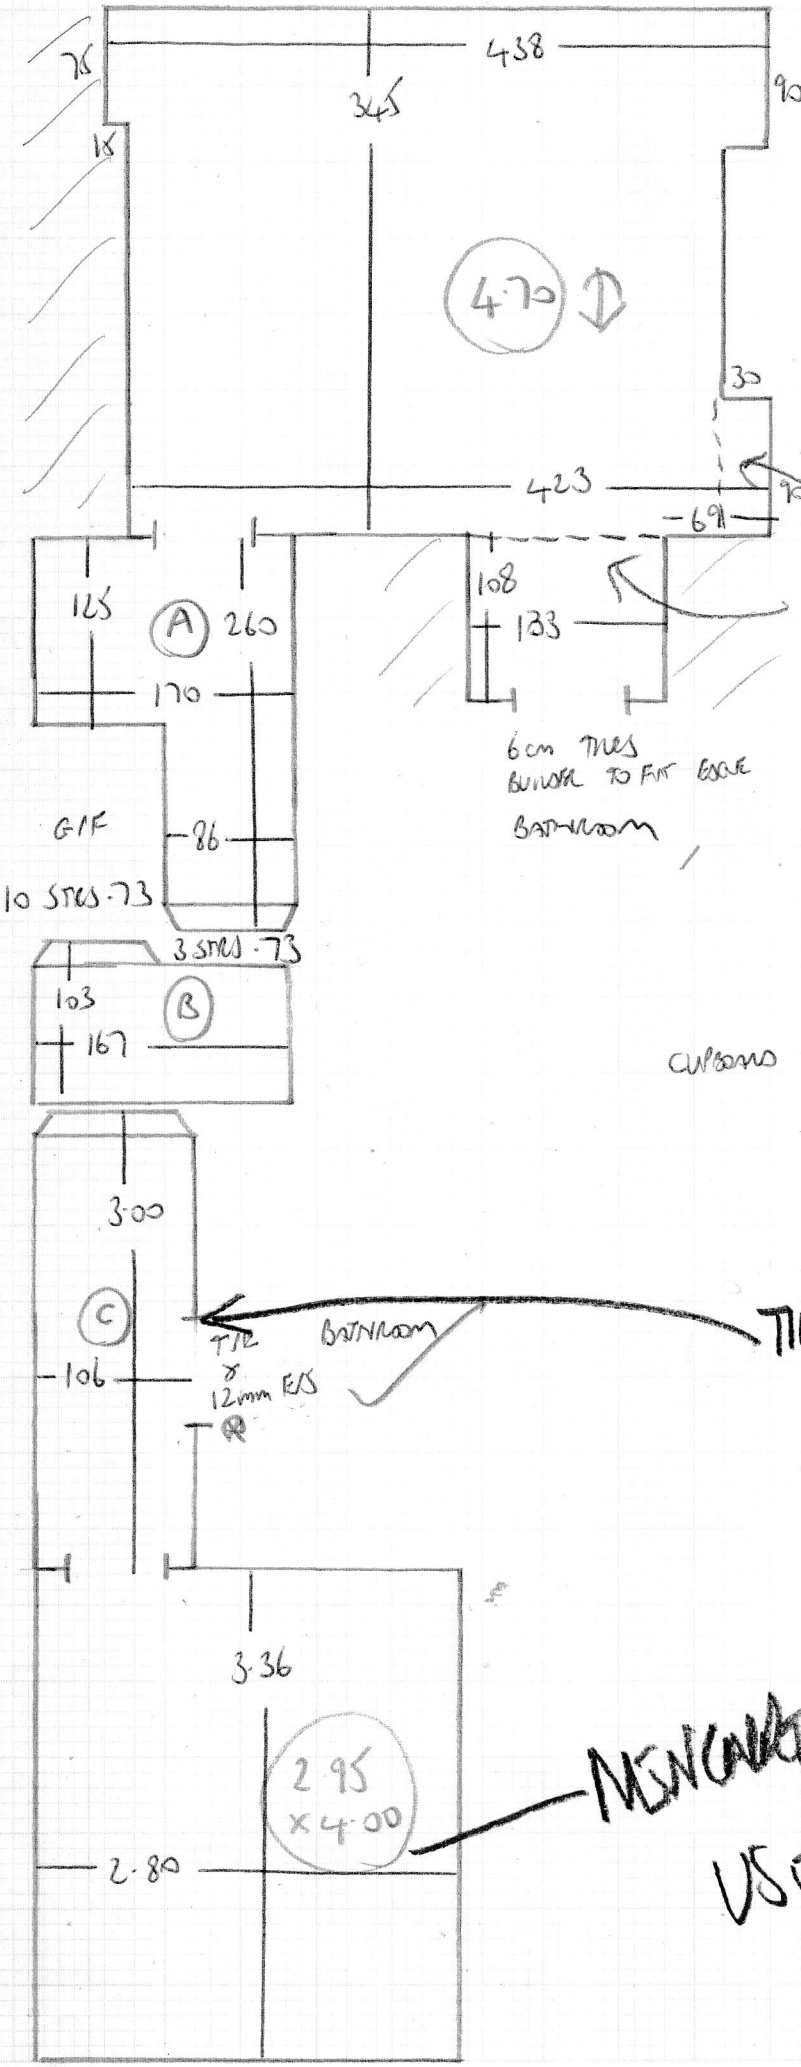

FIRST FLOOR

F25761
 BOYD - CARPENTER
 45 ROSVILLE RD
 SW6 7BN

PATCHED UP
+ CURBOARD
FROM
BEHIND
BELOW.

curboards 75x44

TILE edge + SIM

MENCAVET
USE OLD CURBOARD
FOR PATCHED IN
BEHIND