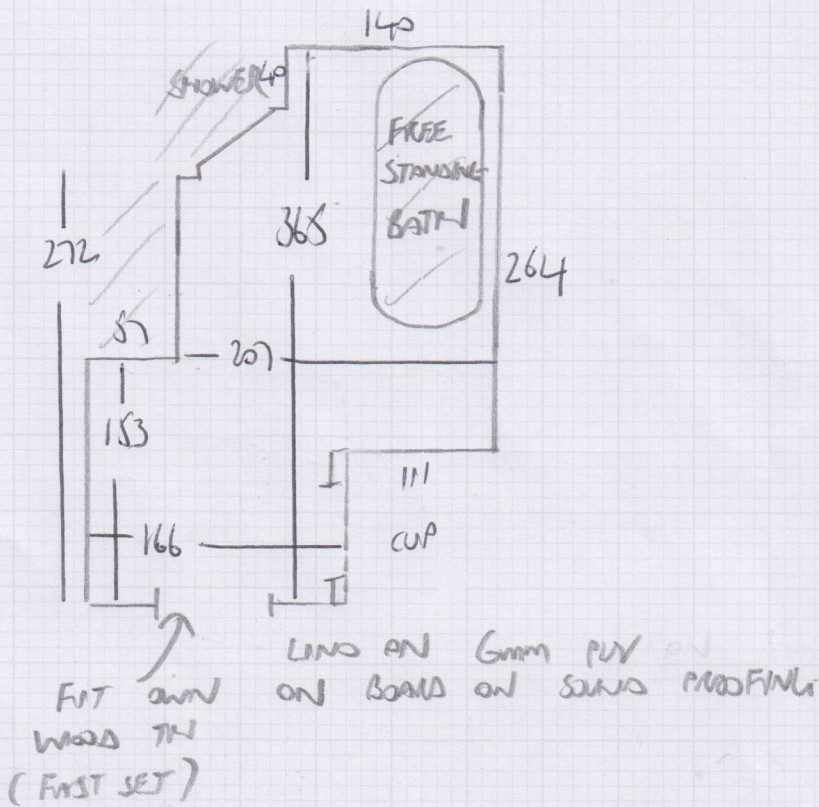

Job No: F25762
 Name: ODLUM
 Address: 27 MARVILLE RD
 SW6 7BB
 Tel:
 Sheet: 1 of 1

- * 3 BOXES OPUS WP318 CARBO *
- * TAKE UP EXISTING LINO *
- * FEATHER FINISH PLYWOOD *
- * PATCH IN 6MM PLYWOOD WHERE REQ'D *