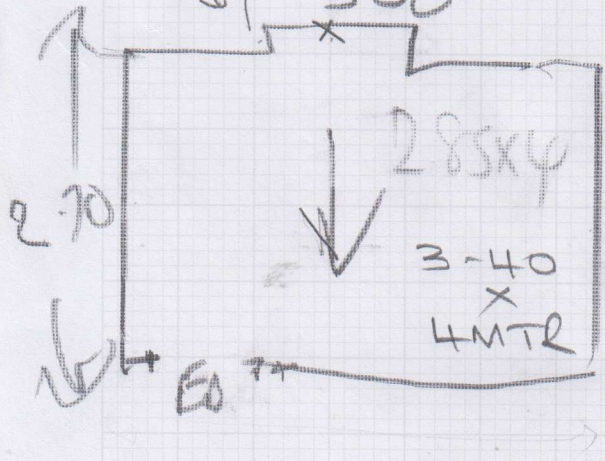

Job No: F 25766
 Name: JAMES & ANNA BOLE
 Address: 52 STRODE RD
 LONDON. SW6 6RN
 Tel: 07469 441717
 Sheet: 1 of 1

FRONT BED
 4.36

3-60
 x
 SMTR

PLAIN LOOP 639/19

(OAS 452)

4 40x4
 285x4

EXISTING GRAPOL + BAR
 CUSTOMER TO DISPLAY
 MORE FUNCTION

BACK BED
 3.50

3-40
 x
 4MTR

X