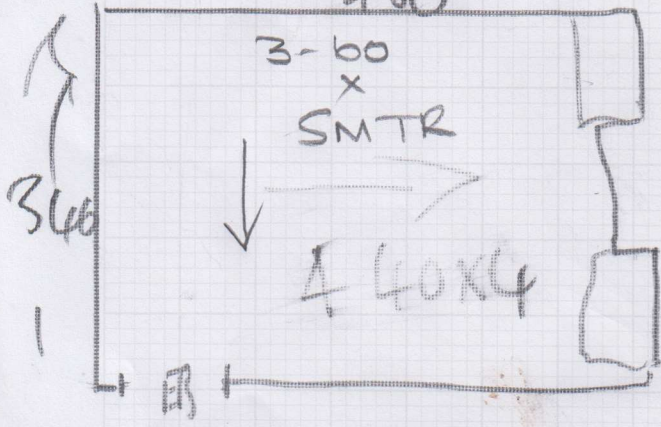

Job No: F 25766
 Name: JAMES & ANNA BOLE
 Address: 52 STRODE RD
 LONDON. SW6 6RN
 Tel: 07469 441717
 Sheet: 1 of 1

FRONT BED
 4.36

3-60
 x
 SMTR

PLAIN LOOP 639/19

(OAS 452)

4 40x4
 285x4

EXISTING GRAPOL + BAR
 CUSTOMER TO DISPLAY
 MORE FUNCTION

BACK BED
 3.50

3-40
 x
 4MTR

X