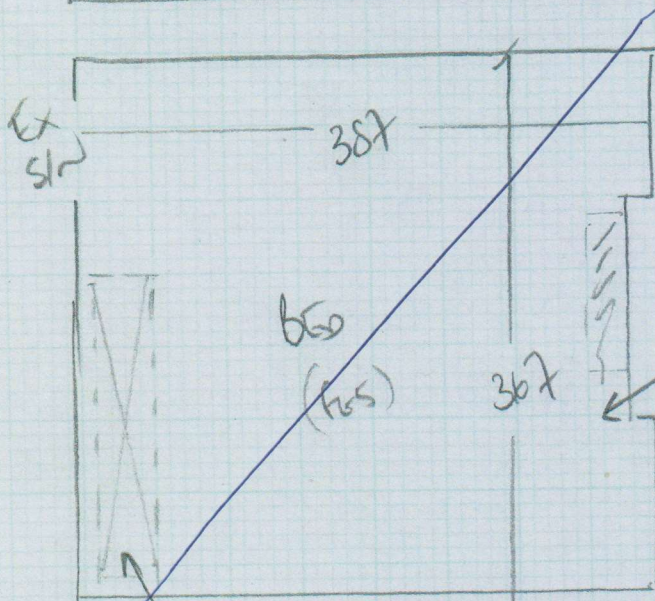

Sheet:

FISHER

422 FURNHAM ROAD  
SW6 6LU

1 of 1

REMNANT  
LONDON LOOP LL37  
4-90 x SMTR  
CUT DOWN TO  
4-90 x 4-10

~~REMO~~ COLOUR 848

LOUNGE 475 x 400

~~650~~ 380 x 400

855 x 400

REMOVE STRIP FROM  
AROUND HEARTH!!  
FIT BUNNIPS TO REDUCE GAP  
IN FLOOR + FIT GRIPPER  
+ CARPET AROUND HEARTH.

LARGE A DOOR W/ROSE TO MOVE  
CIENT TO DISMANTLE (POSS MOVE CARCASE)