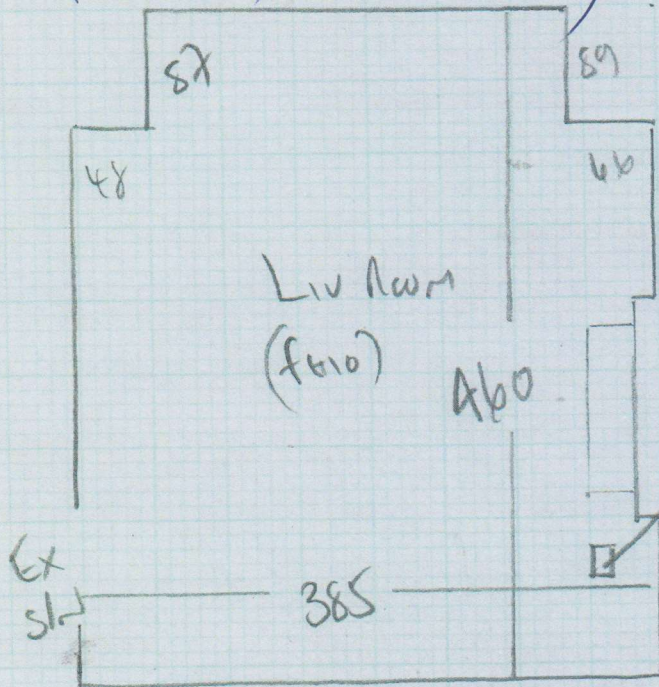

OWN UNDERLAY (SLEDGE

mrcarpet

F25772

F23642

Job No:

Name:

Address:

Tel:

Sheet:

FISHER

422 FURNHAM ROAD  
SW6 6LU

1 of 1

REMNANT  
LONDON LOOP LL37  
4-90 x SMTR  
CUT DOWN TO  
4-90 x 4-10

~~REMO~~ COLOUR 848

LOUNGE 475 x 400

~~650~~ 380 x 400

855 x 400

REMOVE STRIP FROM  
AROUND HEARTH!!  
FIT BUNNIPS TO REDUCE GAP  
IN FLOOR + FIT GRIPPER  
+ CARPET AROUND HEARTH.

LARGE A DOOR W/ROSE TO MOVE  
CIENT TO DISMANTLE (POSS MOVE CARCASE)