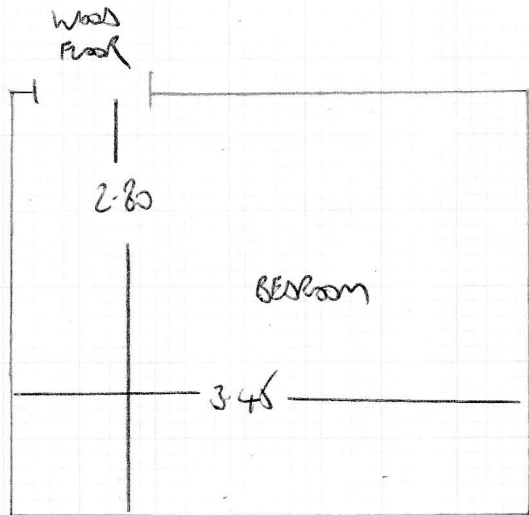

Job No: F2577
Name: GARVACH
Address: Flat 4
232 WINDSOR AVE WINDSOR

TOP FLOOR

7 studs - 81

RISER - 81 x 15
6 studs - 81

Job No: F25777
 Name: GARVAGH
 Address: FLAT 4
 232 LANSLOKE GROVE W10 3LT
 Tel:
 Sheet: 2 of 2