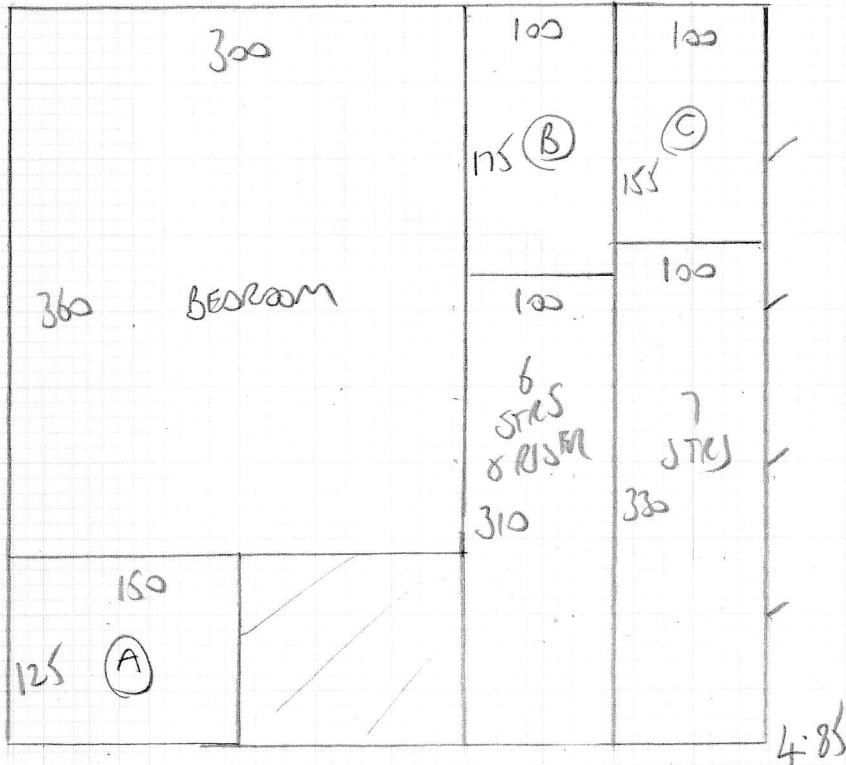

Job No: F2577
Name: GARVACH
Address: Flat 4
232 WINDSOR AVE WINDSOR

TOP FLOOR

7 studs - 81

RISER - 81 x 15
6 studs - 81

Job No: F25777
 Name: GARVAGH
 Address: FLAT 4
 232 LANSLOKE GROVE W10 3LT
 Tel:
 Sheet: 2 of 2